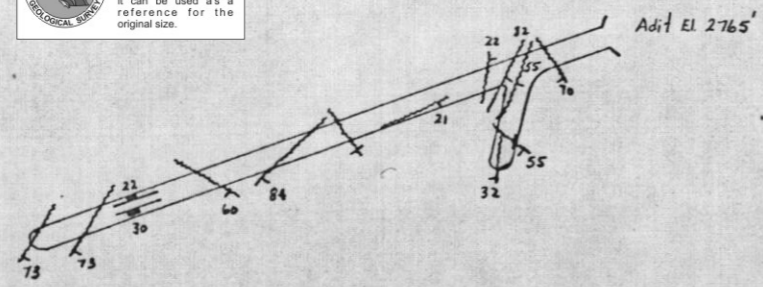

VANGUARD

D10
Lower Adit on Copper
Show. El. 2783'

D12
Upper Adit on Copper
Show. El. 2887'

Sample	Width	Au	Ag	Cu
IV	8.5'	.02	-	4.26
V	8.5'	.02	-	0.53
VI	5'	.04	-	5.28
VII	9'	.04	-	1.51

Adit El. 2765'

Pyritized intrusive rock with numerous qtz. stringers, scattered chalcopyrite, also gold values.

Sample	Width	Au	Ag	Cu
I	7'	.02	.1	0.02
II	10'	.01	Tf	0.05

018743