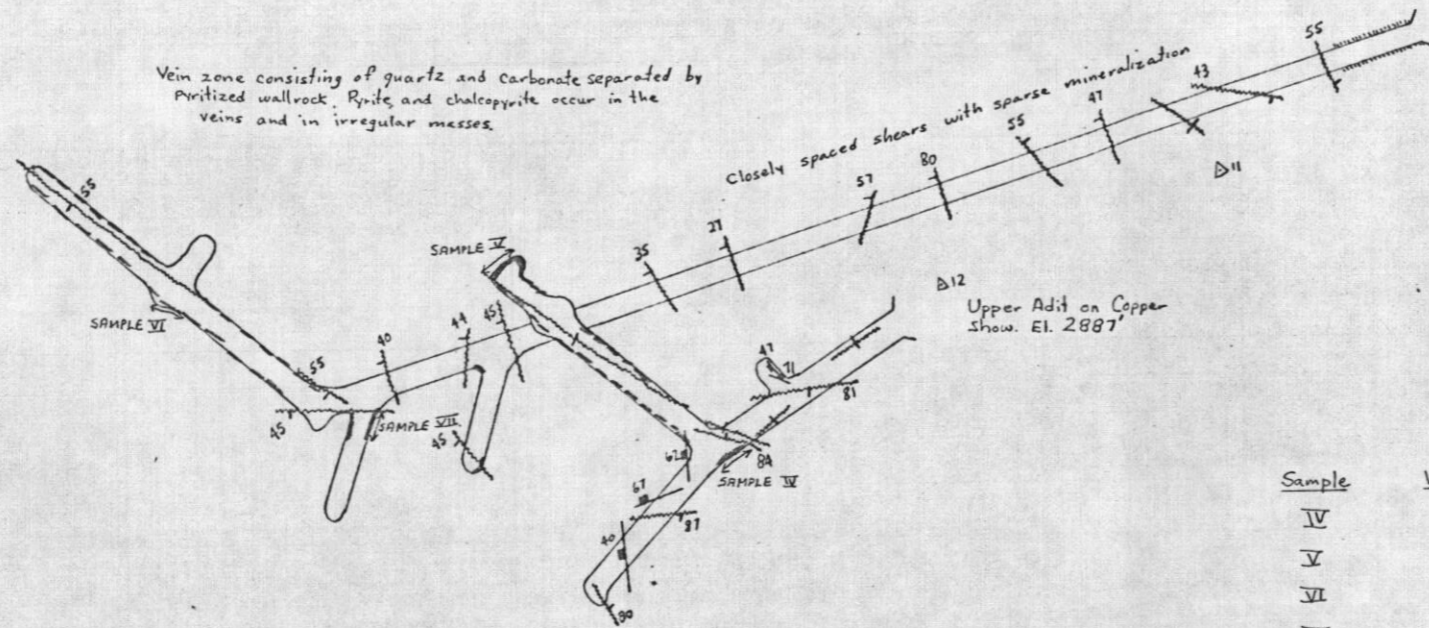

VANGUARD

D10
Lower Adit on Copper
Show. El. 2783'

D12
Upper Adit on Copper
Show. El. 2887'

Sample	Width	Au	Ag	Cu
IV	8.5'	.02	-	4.26
V	8.5'	.02	-	0.53
VI	5'	.04	-	5.28
VII	9'	.04	-	1.51

Adit El. 2765'

Pyritized intrusive rock with numerous qtz. stringers, scattered chalcopyrite, also gold values.

Sample	Width	Au	Ag	Cu
I	7'	.02	.1	0.02
II	10'	.01	Tf	0.05

018743