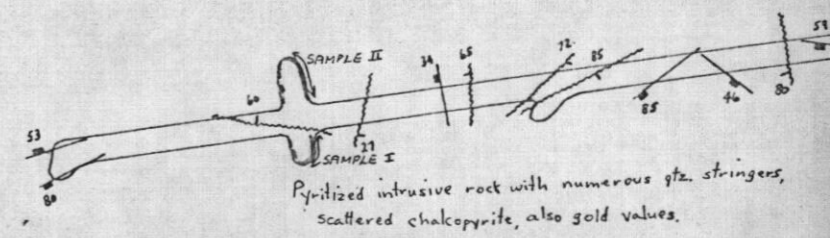

VANGUARD

D10
Lower Adit on Copper
Show. El. 2783'

D12
Upper Adit on Copper
Show. El. 2887'

Sample	Width	Au	Ag	Cu
IV	8.5'	.02	-	4.26
V	8.5'	.02	-	0.53
VI	5'	.04	-	5.28
VII	9'	.04	-	1.51

Adit El. 2765'

Pyritized intrusive rock with numerous qtz. stringers, scattered chalcopyrite, also gold values.

Sample	Width	Au	Ag	Cu
I	7'	.02	.1	0.02
II	10'	.01	Tf	0.05

018743