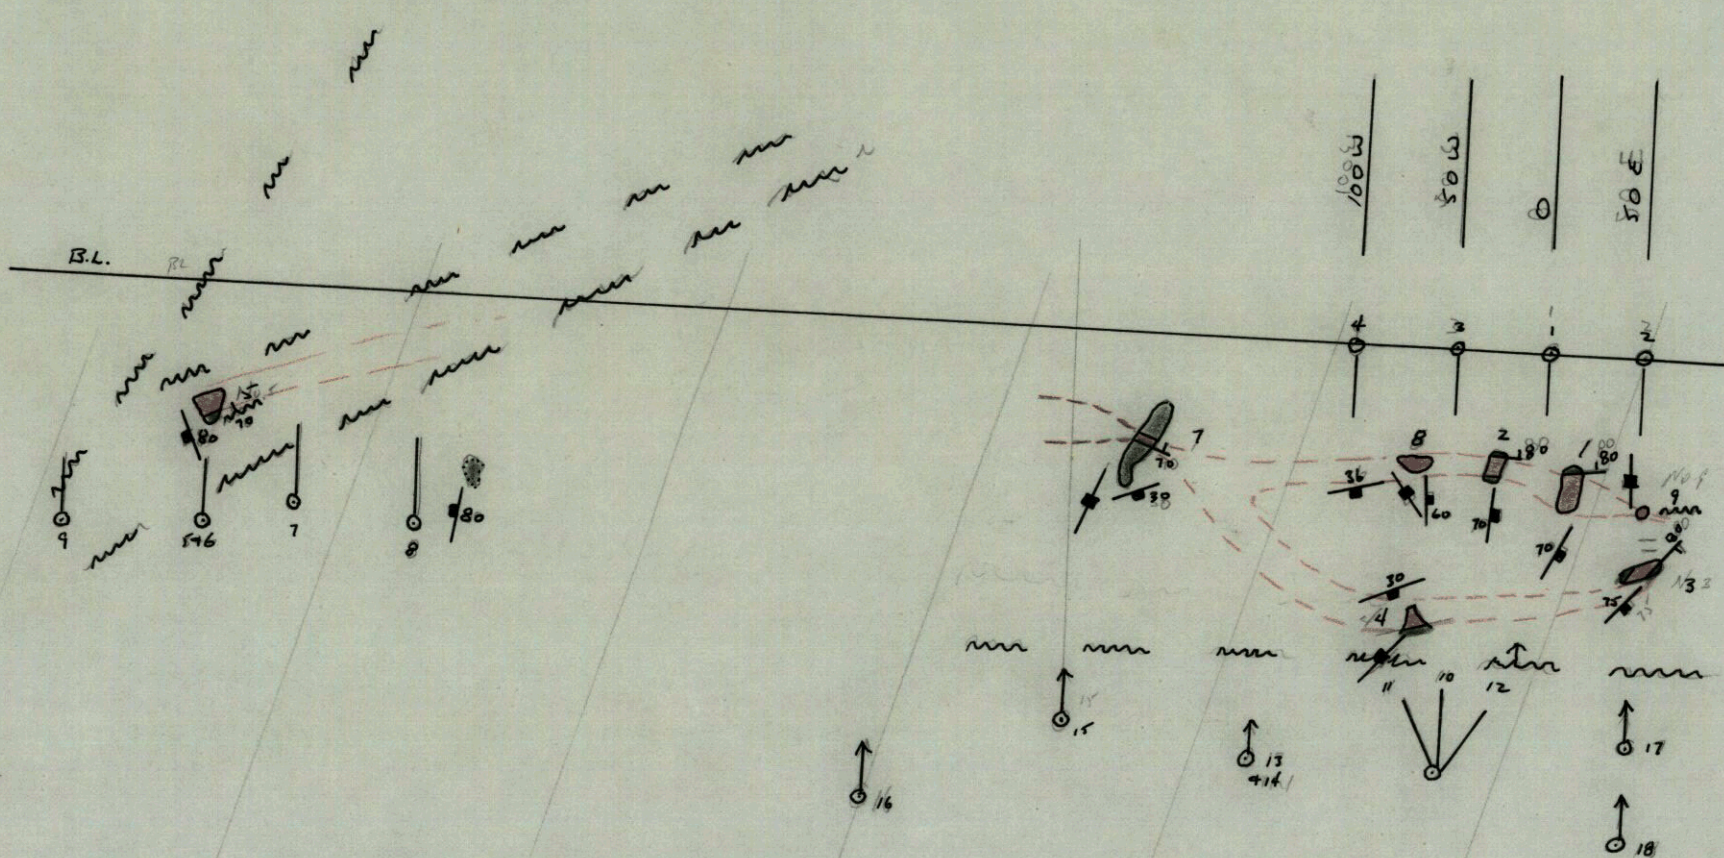

SIRMAC MINES - VICTORY 074

SEPT. 1964

SIRMAC PIT PLAN + D.H. LAYOUT