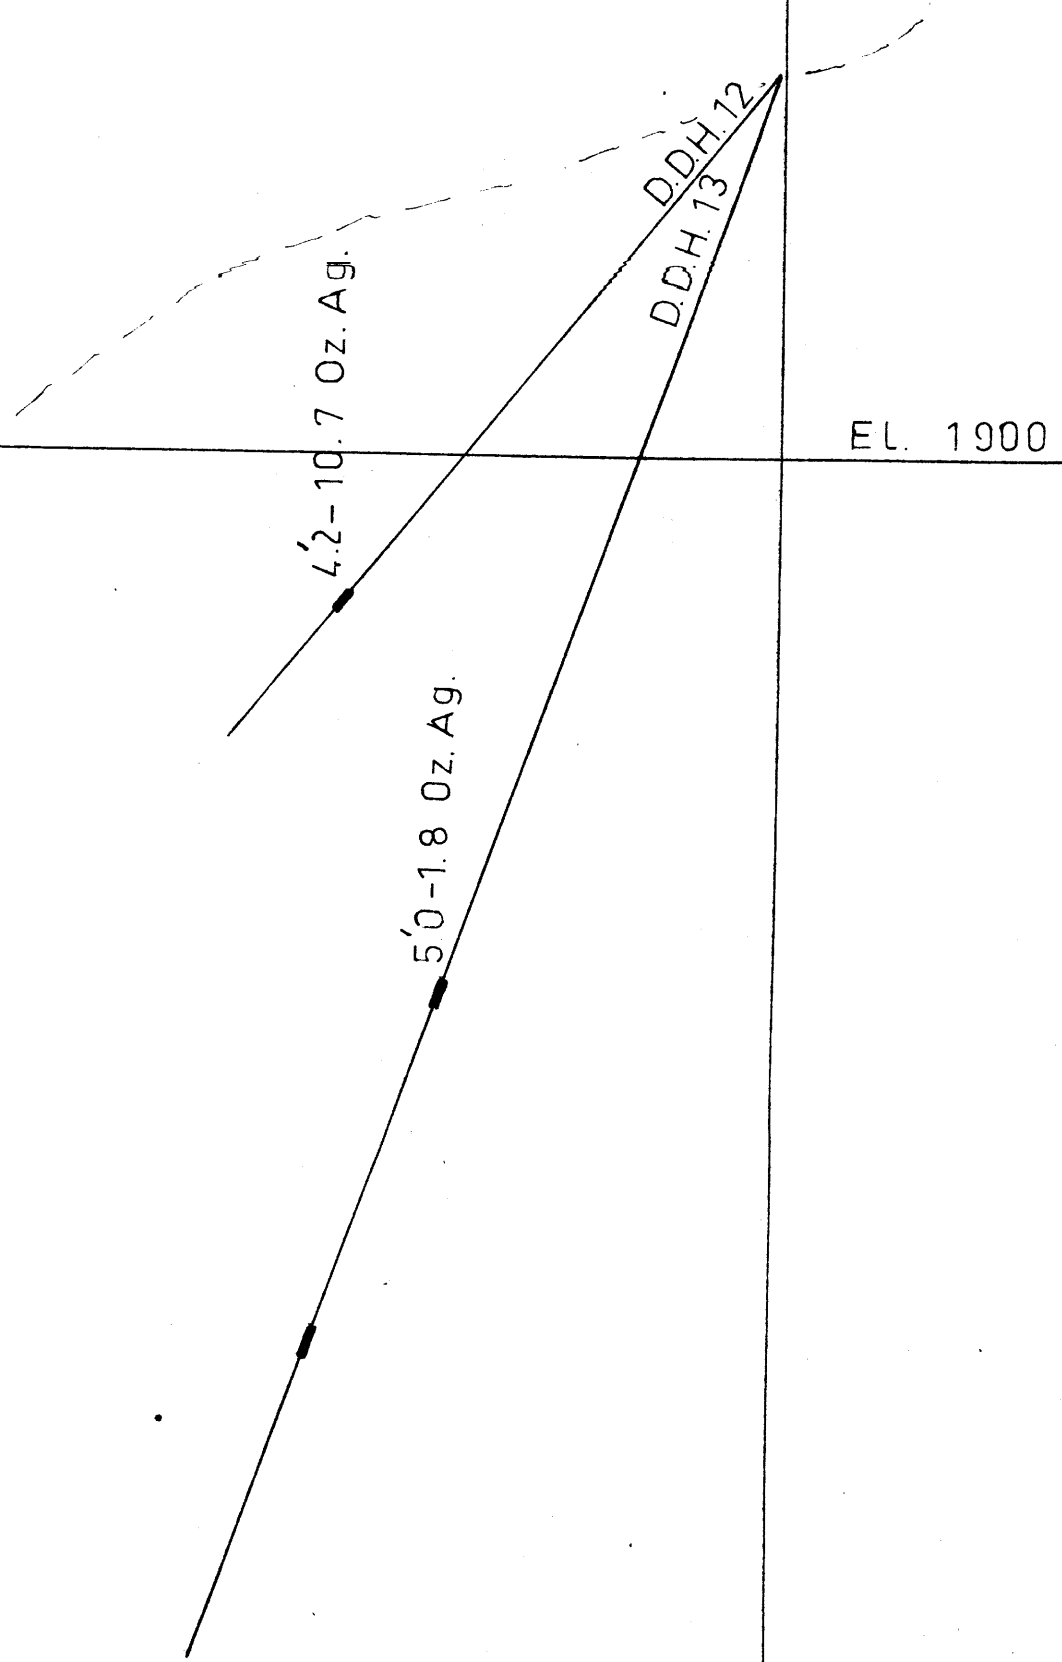

SECTION 608 W.

0 North

SECTION 530 West

0 North

SILVER BUTTE MINES LTD.  
 MOOSE GROUP  
 SECTIONS 530 W. and 608 W.  
 SCALE 1 inch = 40 ft.  
 NOV. 2 1964