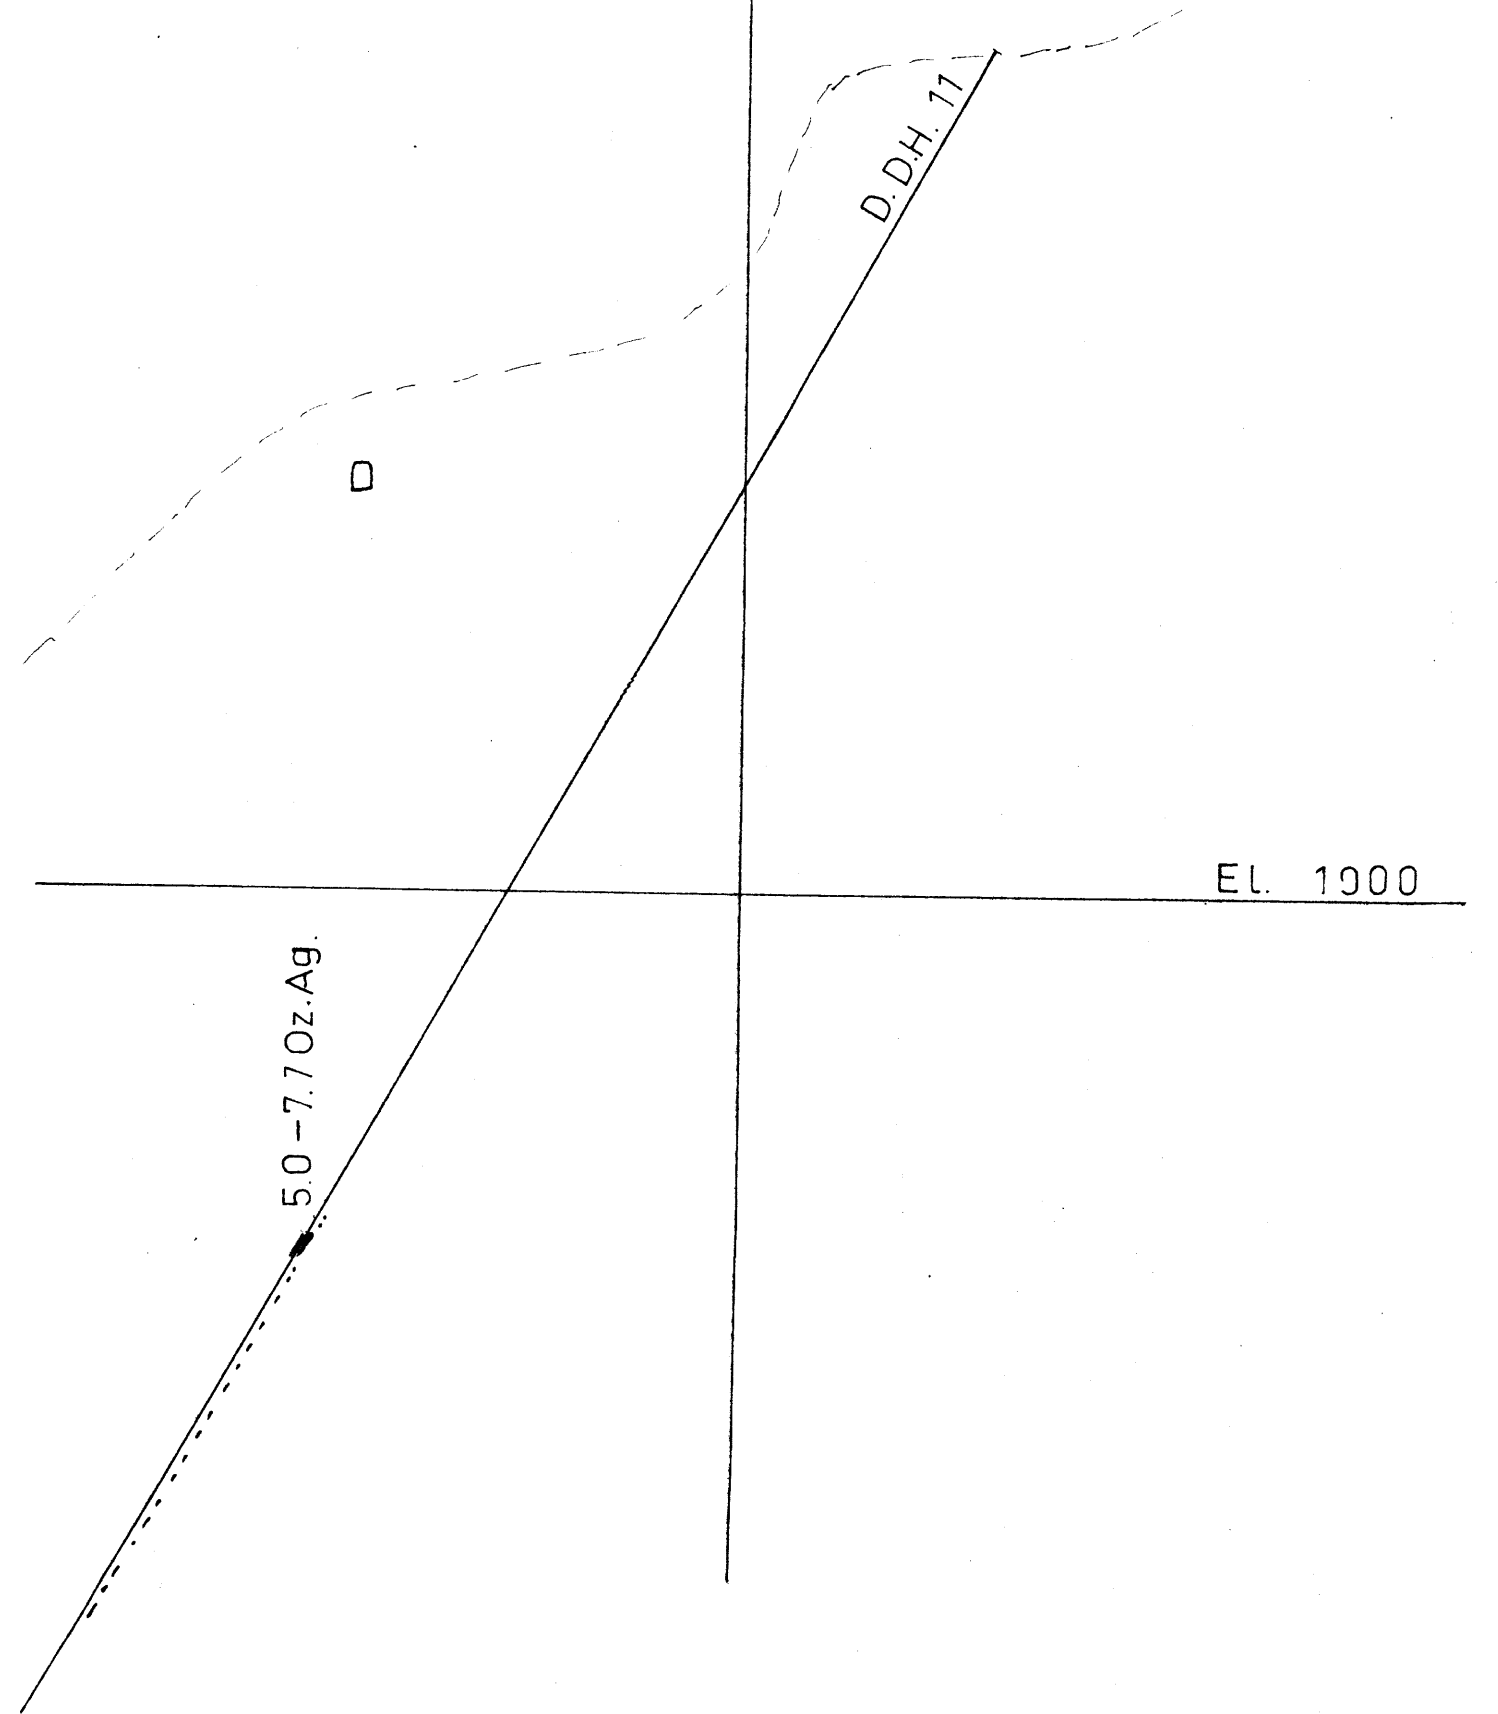

SECTION 608 W.

0 North

SECTION 530 West

0 North

SILVER BUTTE MINES LTD.  
 MOOSE GROUP  
 SECTIONS 530 W. and 608 W.  
 SCALE 1 inch = 40 ft.  
 NOV. 2 1964