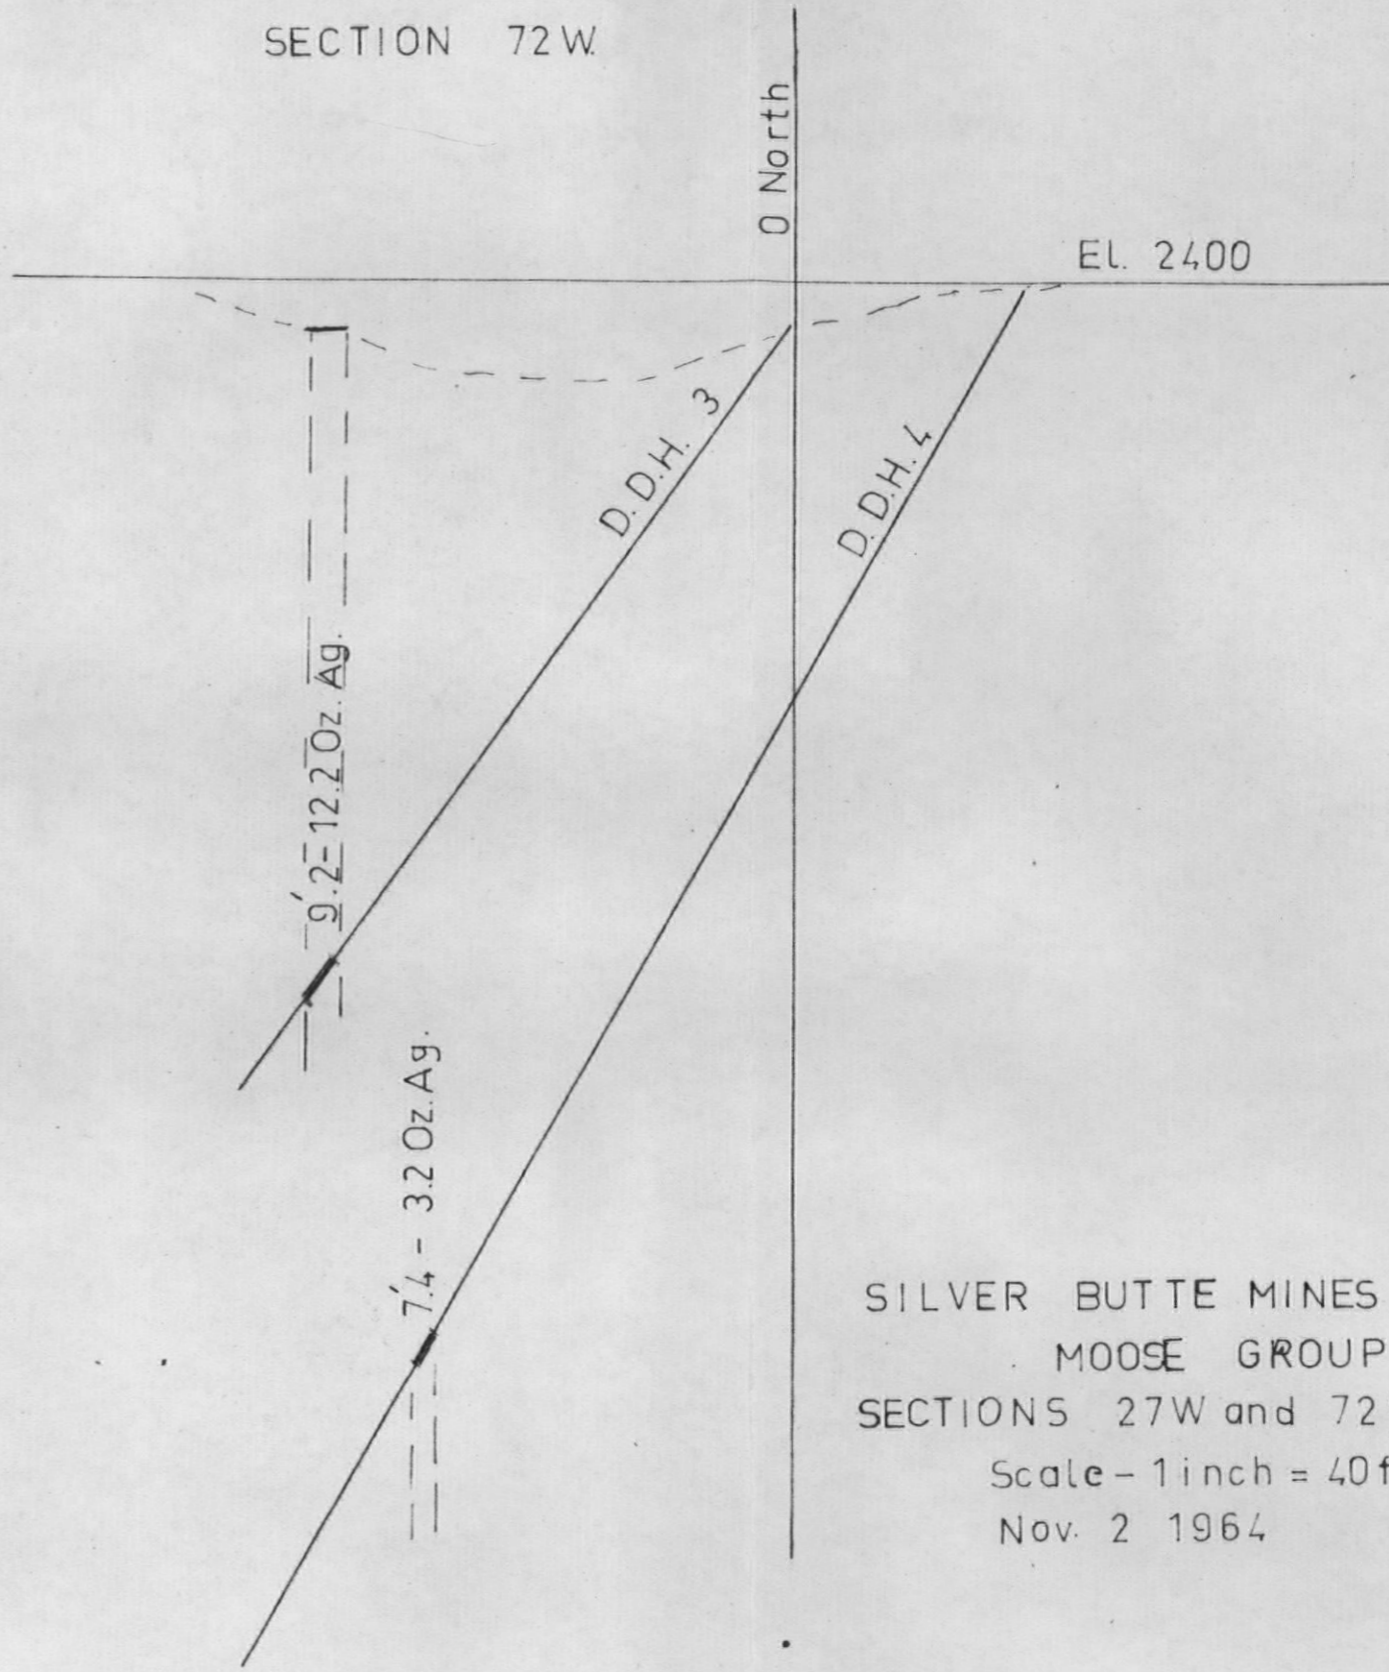

SECTION 27 W.

SECTION 72 W.

This reference scale bar has been added to the original image. It will scale at the same rate as the image, therefore it can be used as a reference for the original size.

SILVER BUTTE MINES LTD.  
MOOSE GROUP  
SECTIONS 27W and 72W.  
Scale - 1 inch = 40ft.  
Nov. 2 1964