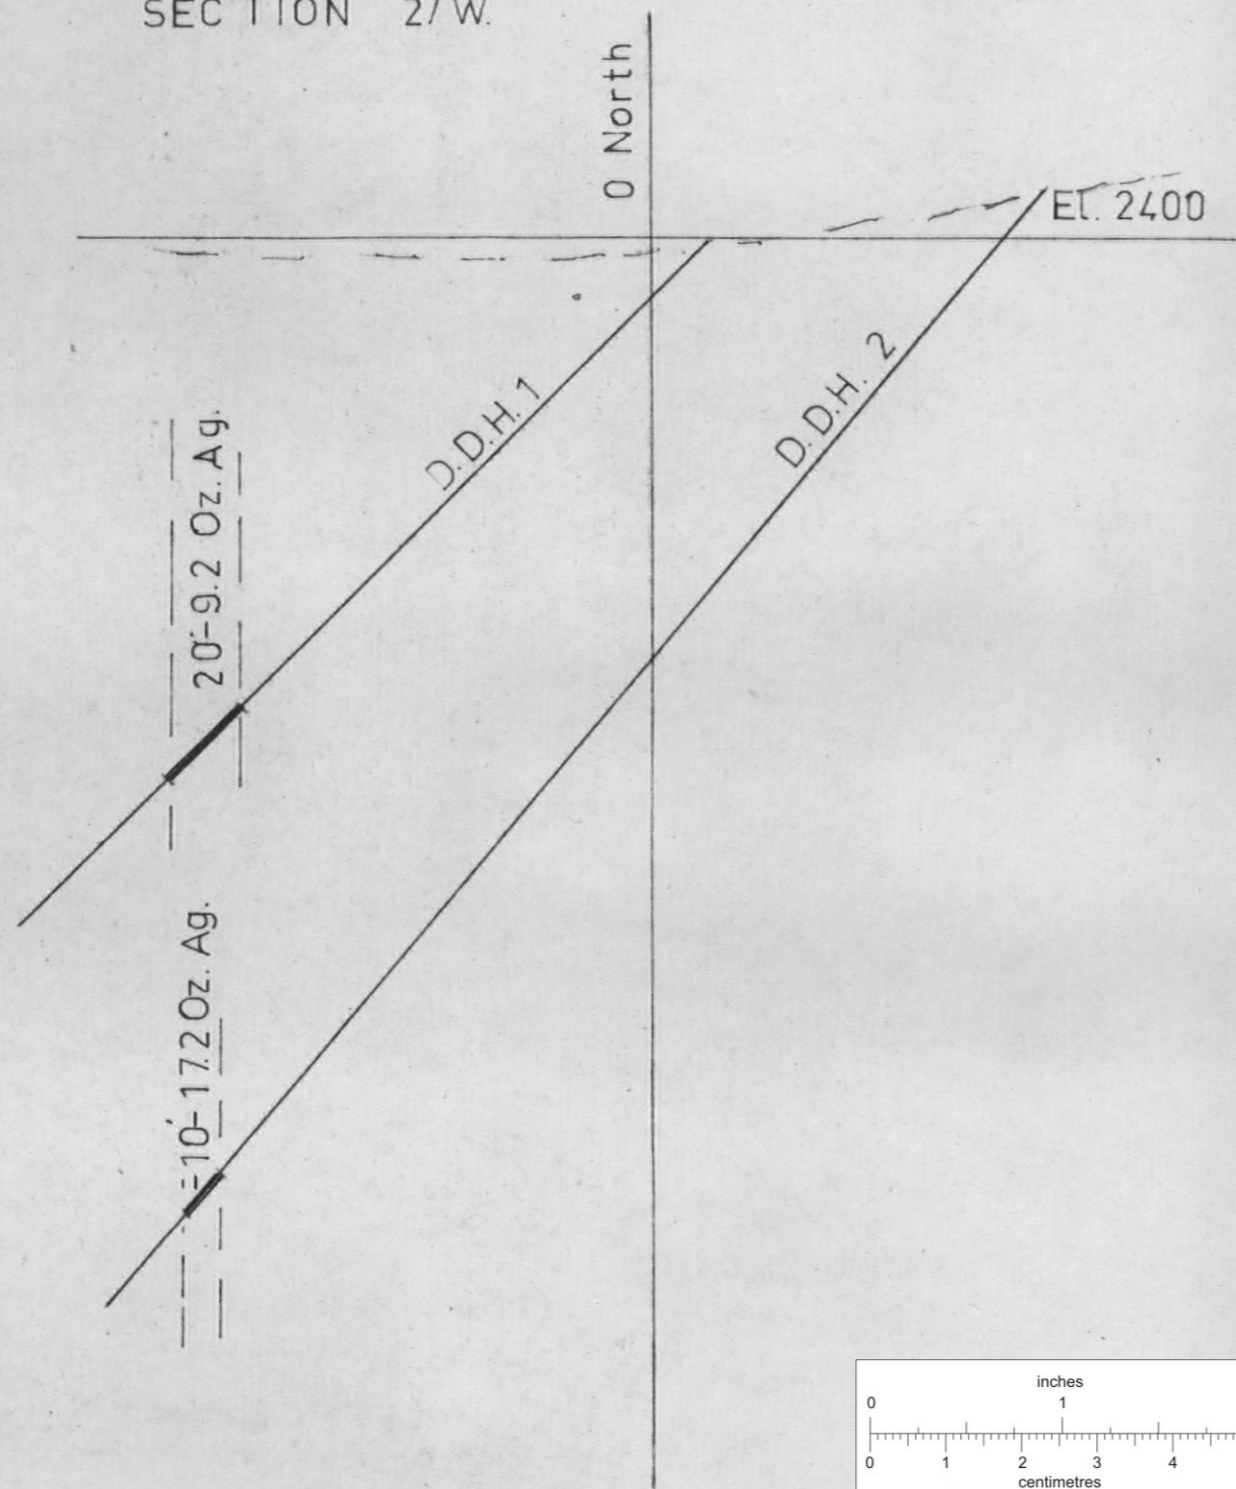

SECTION 27 W.

SECTION 72 W.

This reference scale bar has been added to the original image. It will scale at the same rate as the image, therefore it can be used as a reference for the original size.

SILVER BUTTE MINES LTD.  
MOOSE GROUP  
SECTIONS 27W and 72W.  
Scale - 1 inch = 40ft.  
Nov. 2 1964