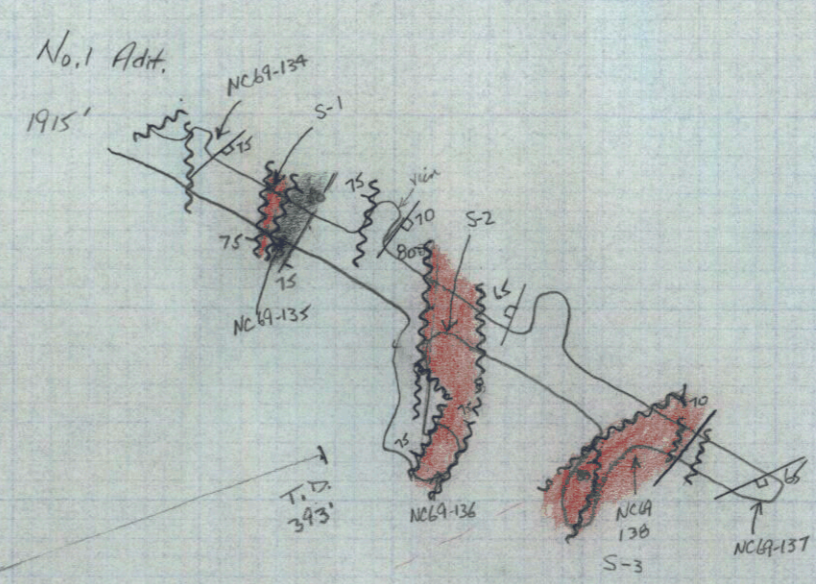

1600'

T.D. 393'

TIEER - ADITS
 1" = 40 ft.

inches
 0 1
 centimetres
 0 1 2

This reference scale bar has been added to the original image. It will scale at the same rate as the image, therefore it can be used as a reference for the original size.