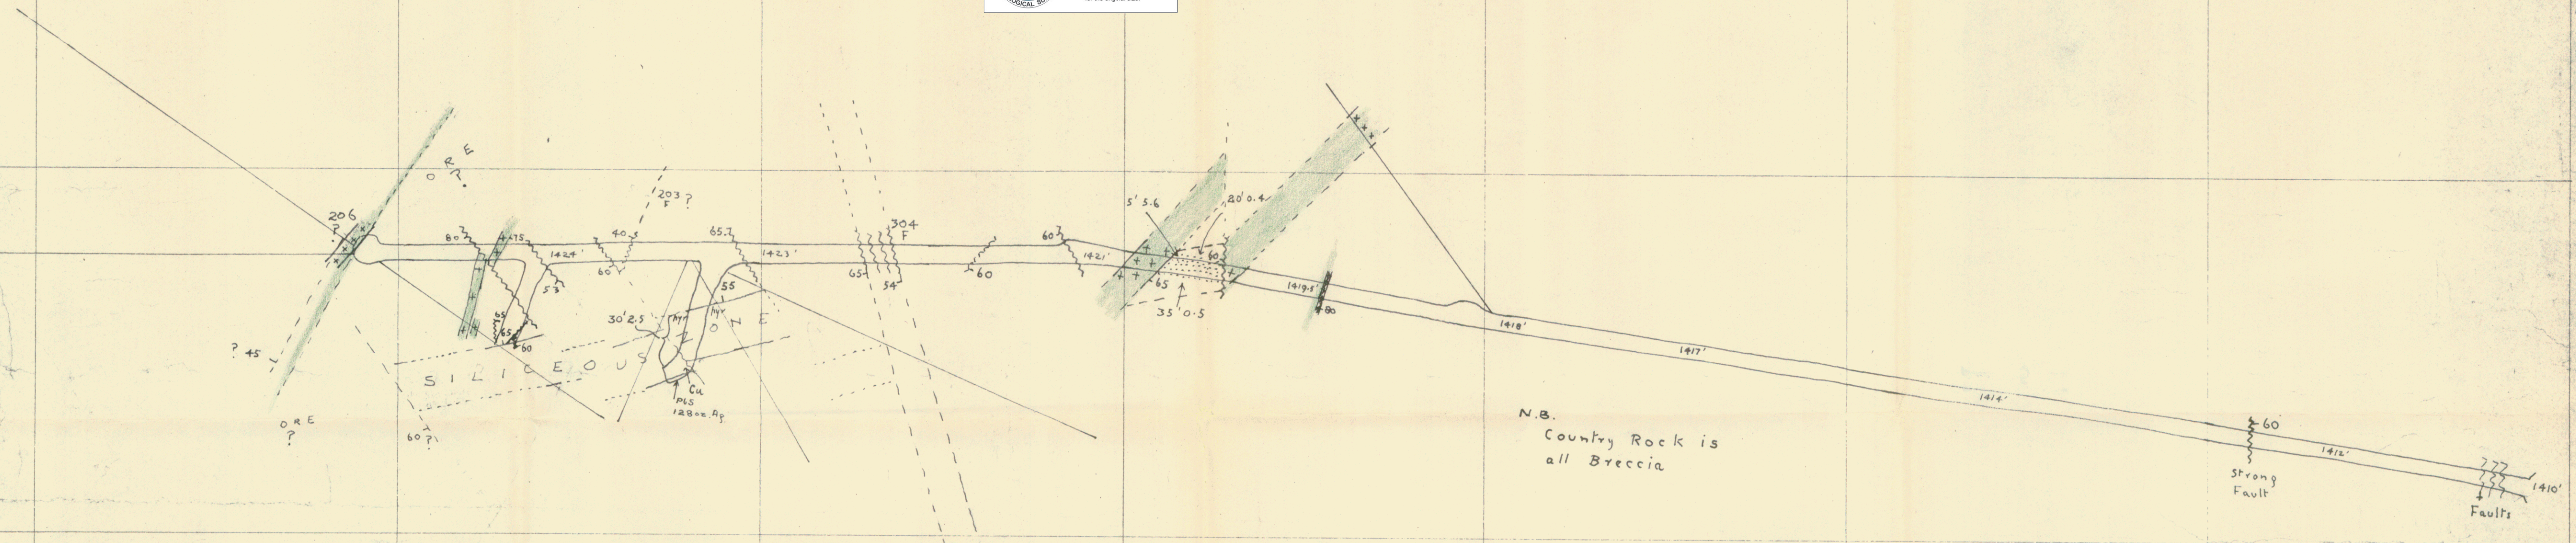

320

160

00

160

N.B.
Country Rock is
all Breccia

DOLLY VARDEN MINE
1410 LEVEL
1" = 40'
Traced from old plans
April 1961 *A. L. Steel*

018662

880

720

560

400

240

80 W

80 E