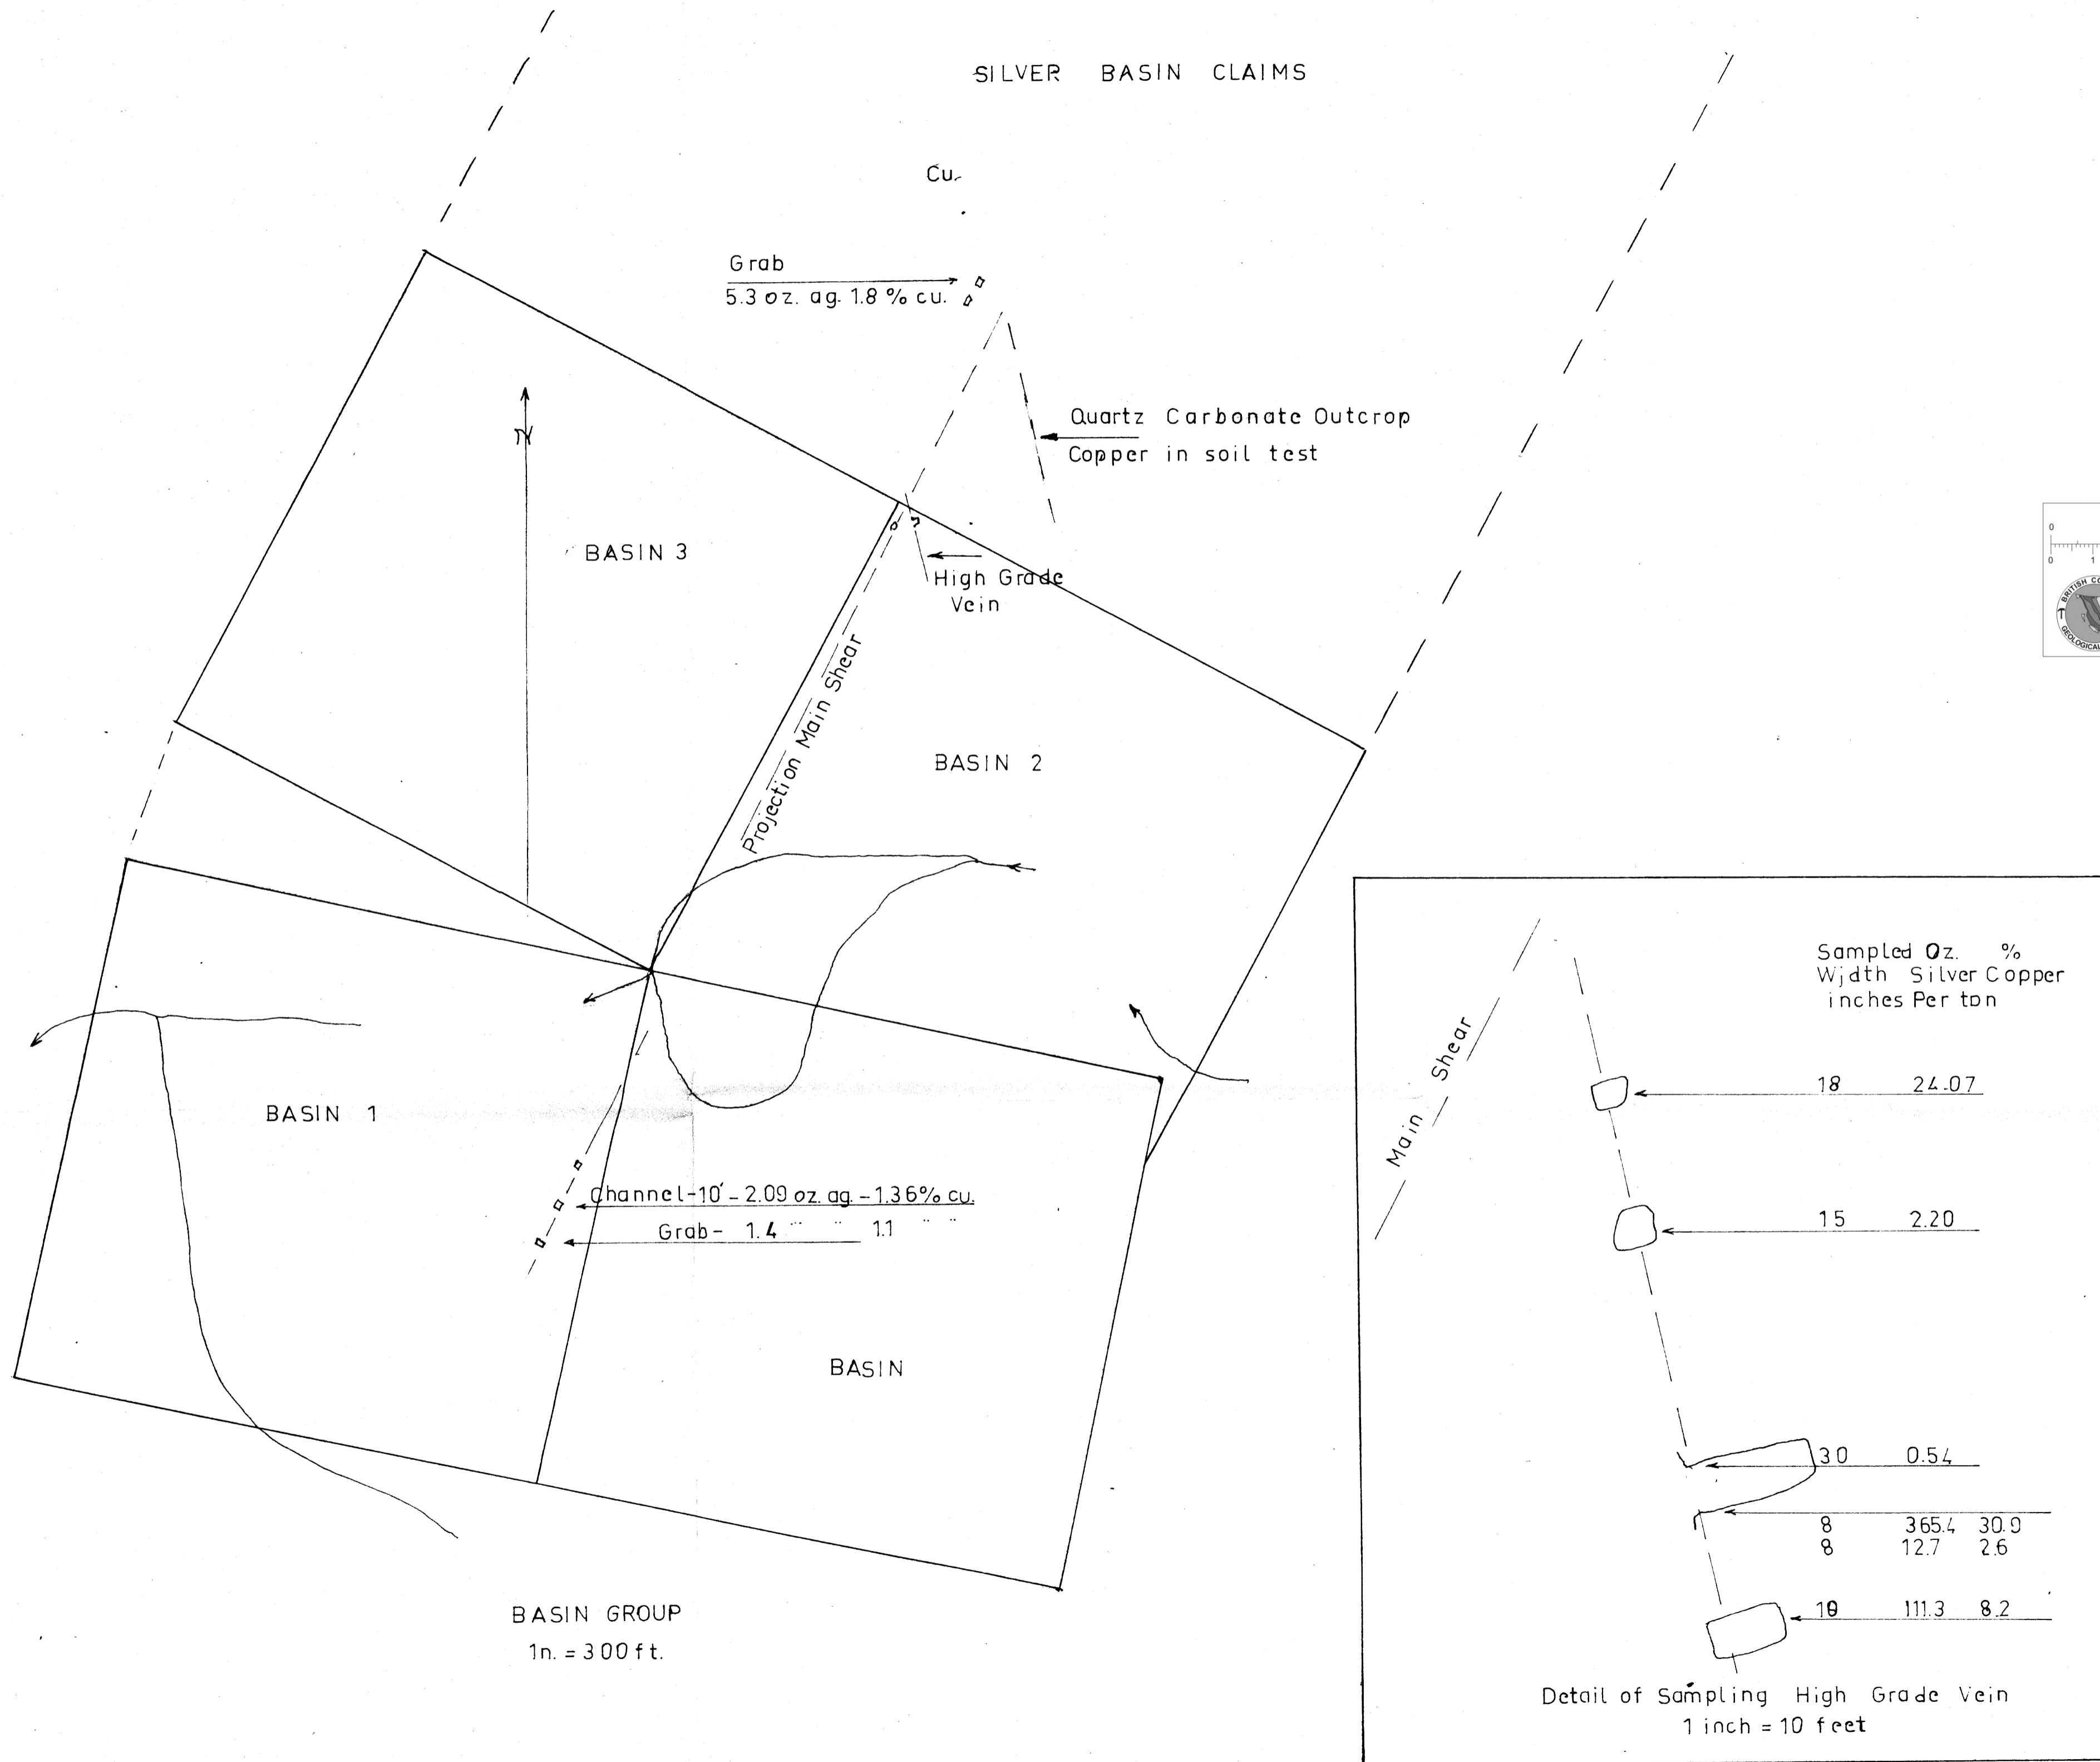

SILVER BASIN CLAIMS

SIRMAC MINES LTD
BASIN GROUP
ALICE ARM B.C.
Nov. 9 1964

BASIN - 103P 181