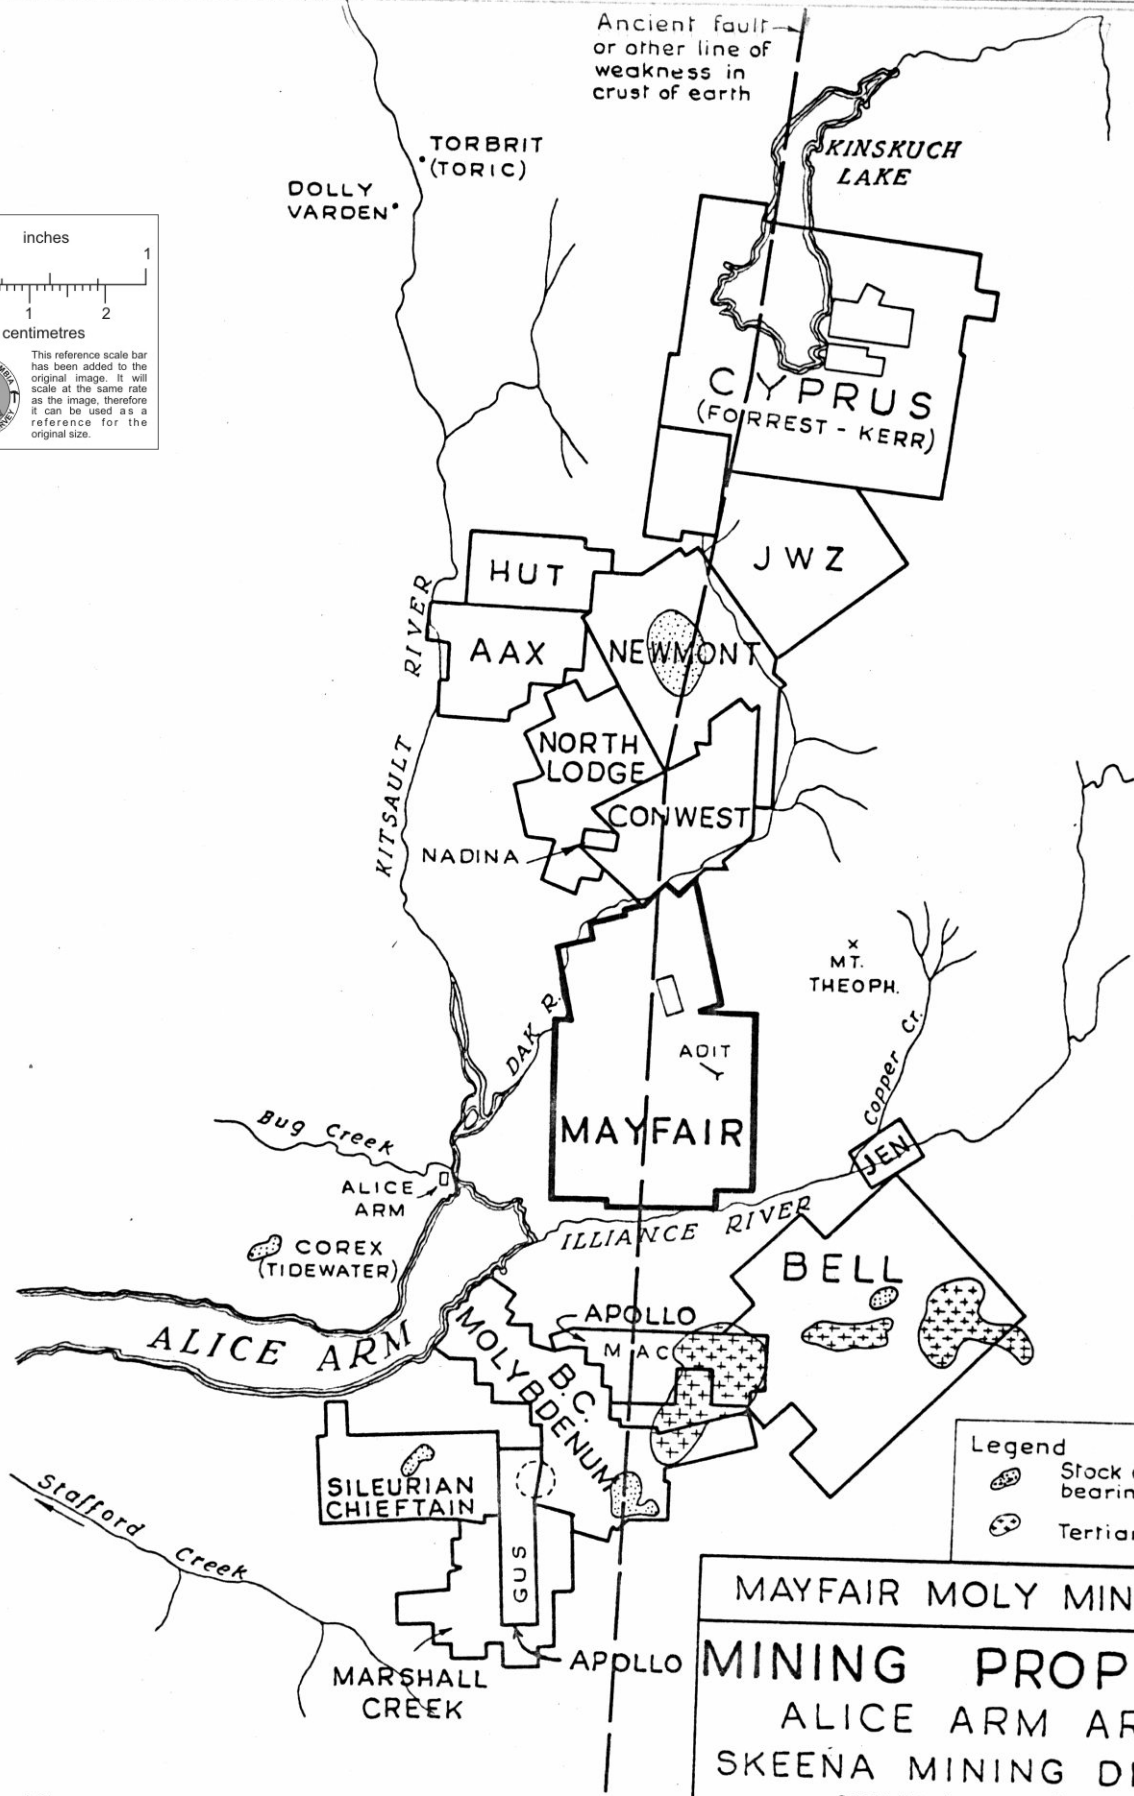

Ancient fault or other line of weakness in crust of earth

DOLLY VARDEN\*  
TORBRIT (TORIC)

KINSKUCH LAKE

Legend

- Stock of molybdenum bearing granitic rocks
- Tertiary lavas

MAYFAIR MOLY MINES LTD.

**MINING PROPERTIES**

ALICE ARM AREA

SKEENA MINING DIVISION

SCALE: 1 INCH = 2 1/2 MILES

HAROLD A. QUINN  
Consulting Geologist & Mining Engineer  
Vancouver, B.C.  
1 November, 1966

After mineral claim map 17M-1.  
Not all properties are shown.  
Property boundaries are approximate.