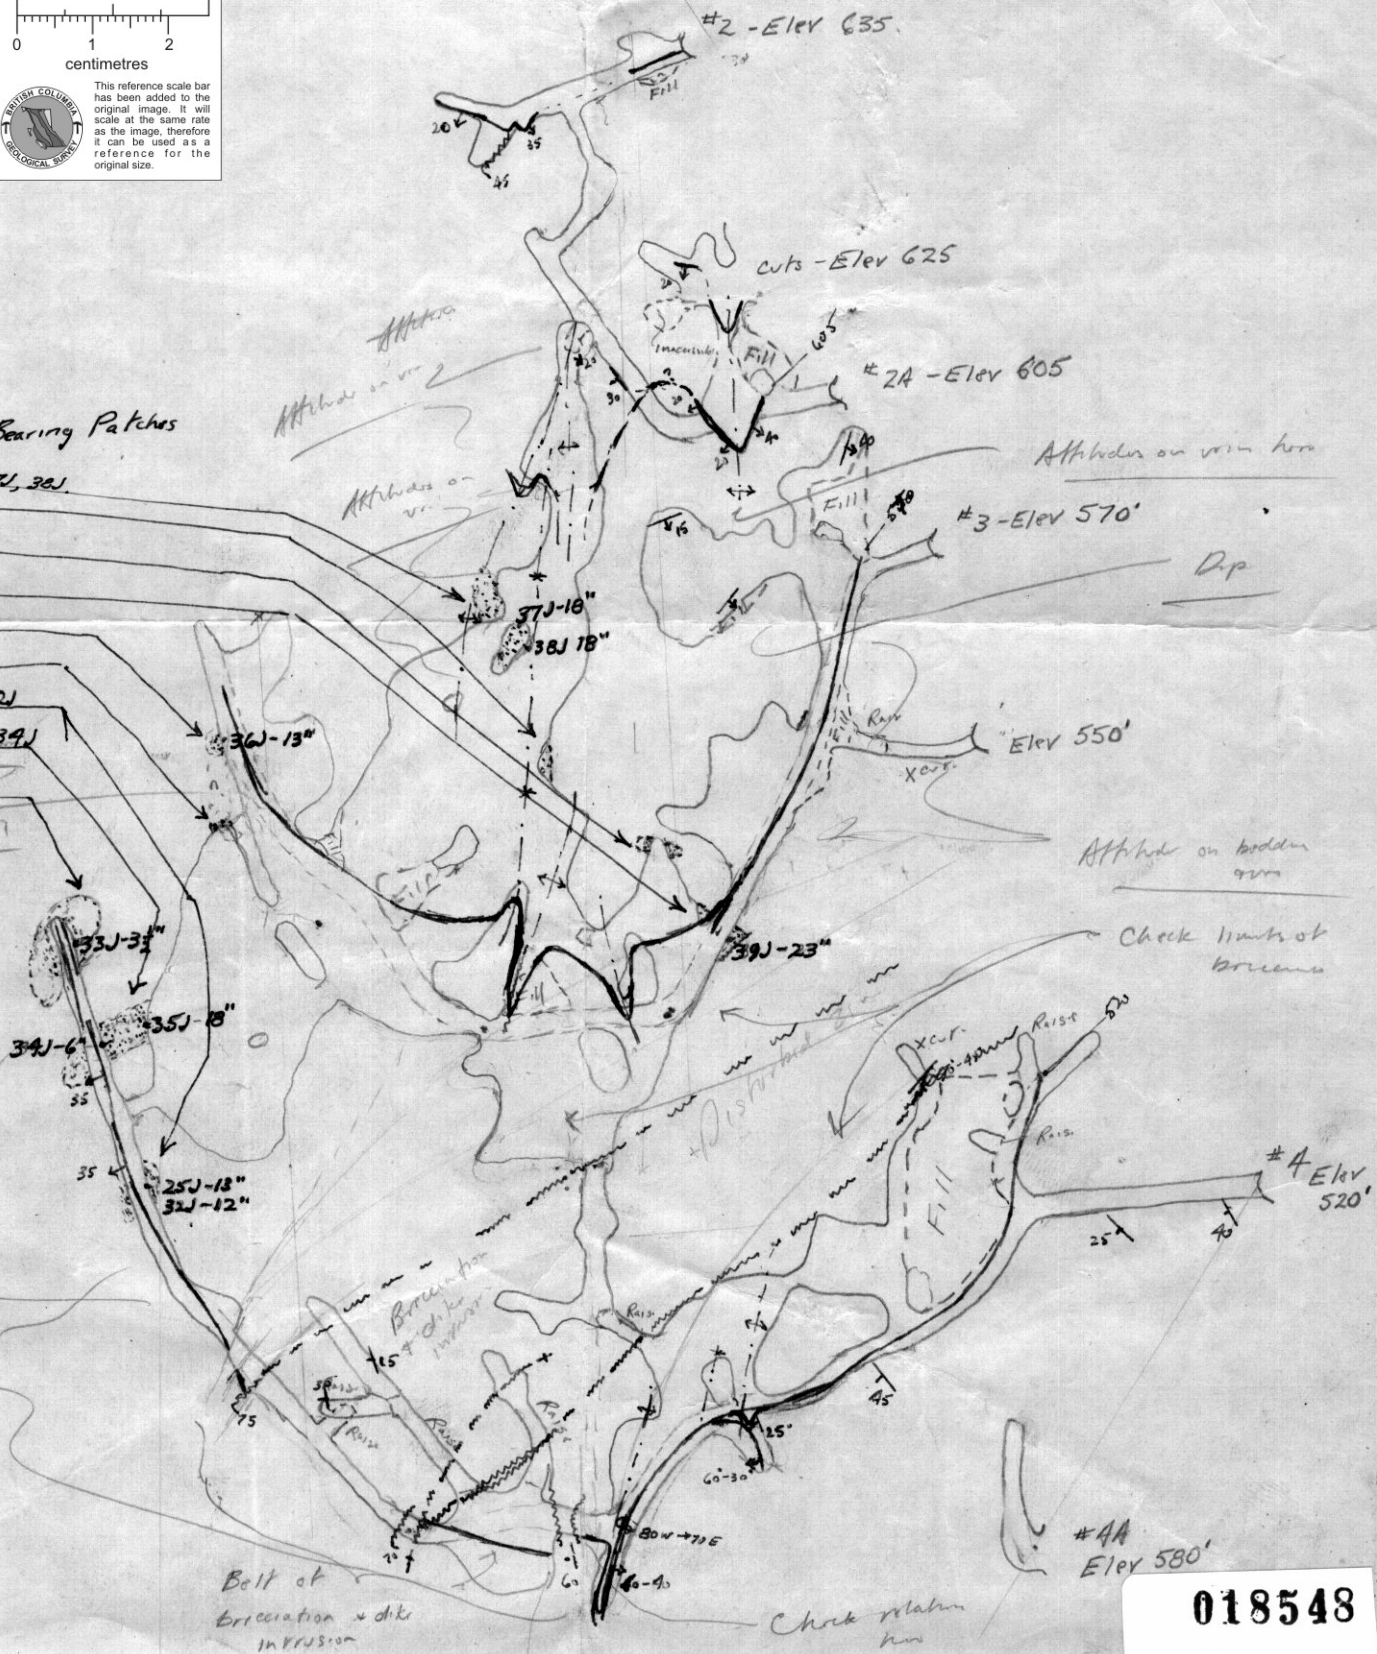

#1 - Elev 685

1354

Scheelite-Bearing Patches

1. 37J, 38J
- 2.
- 3.
4. 39J
5. 36J
- 6.
7. 25J, 32J
8. 35J, 34J
9. 33J

of on bedding
 Attitudes on bedding
 on vein

Belt of Brecciation & dike intrusion

Check relation here

#4A Elev 580'

018548