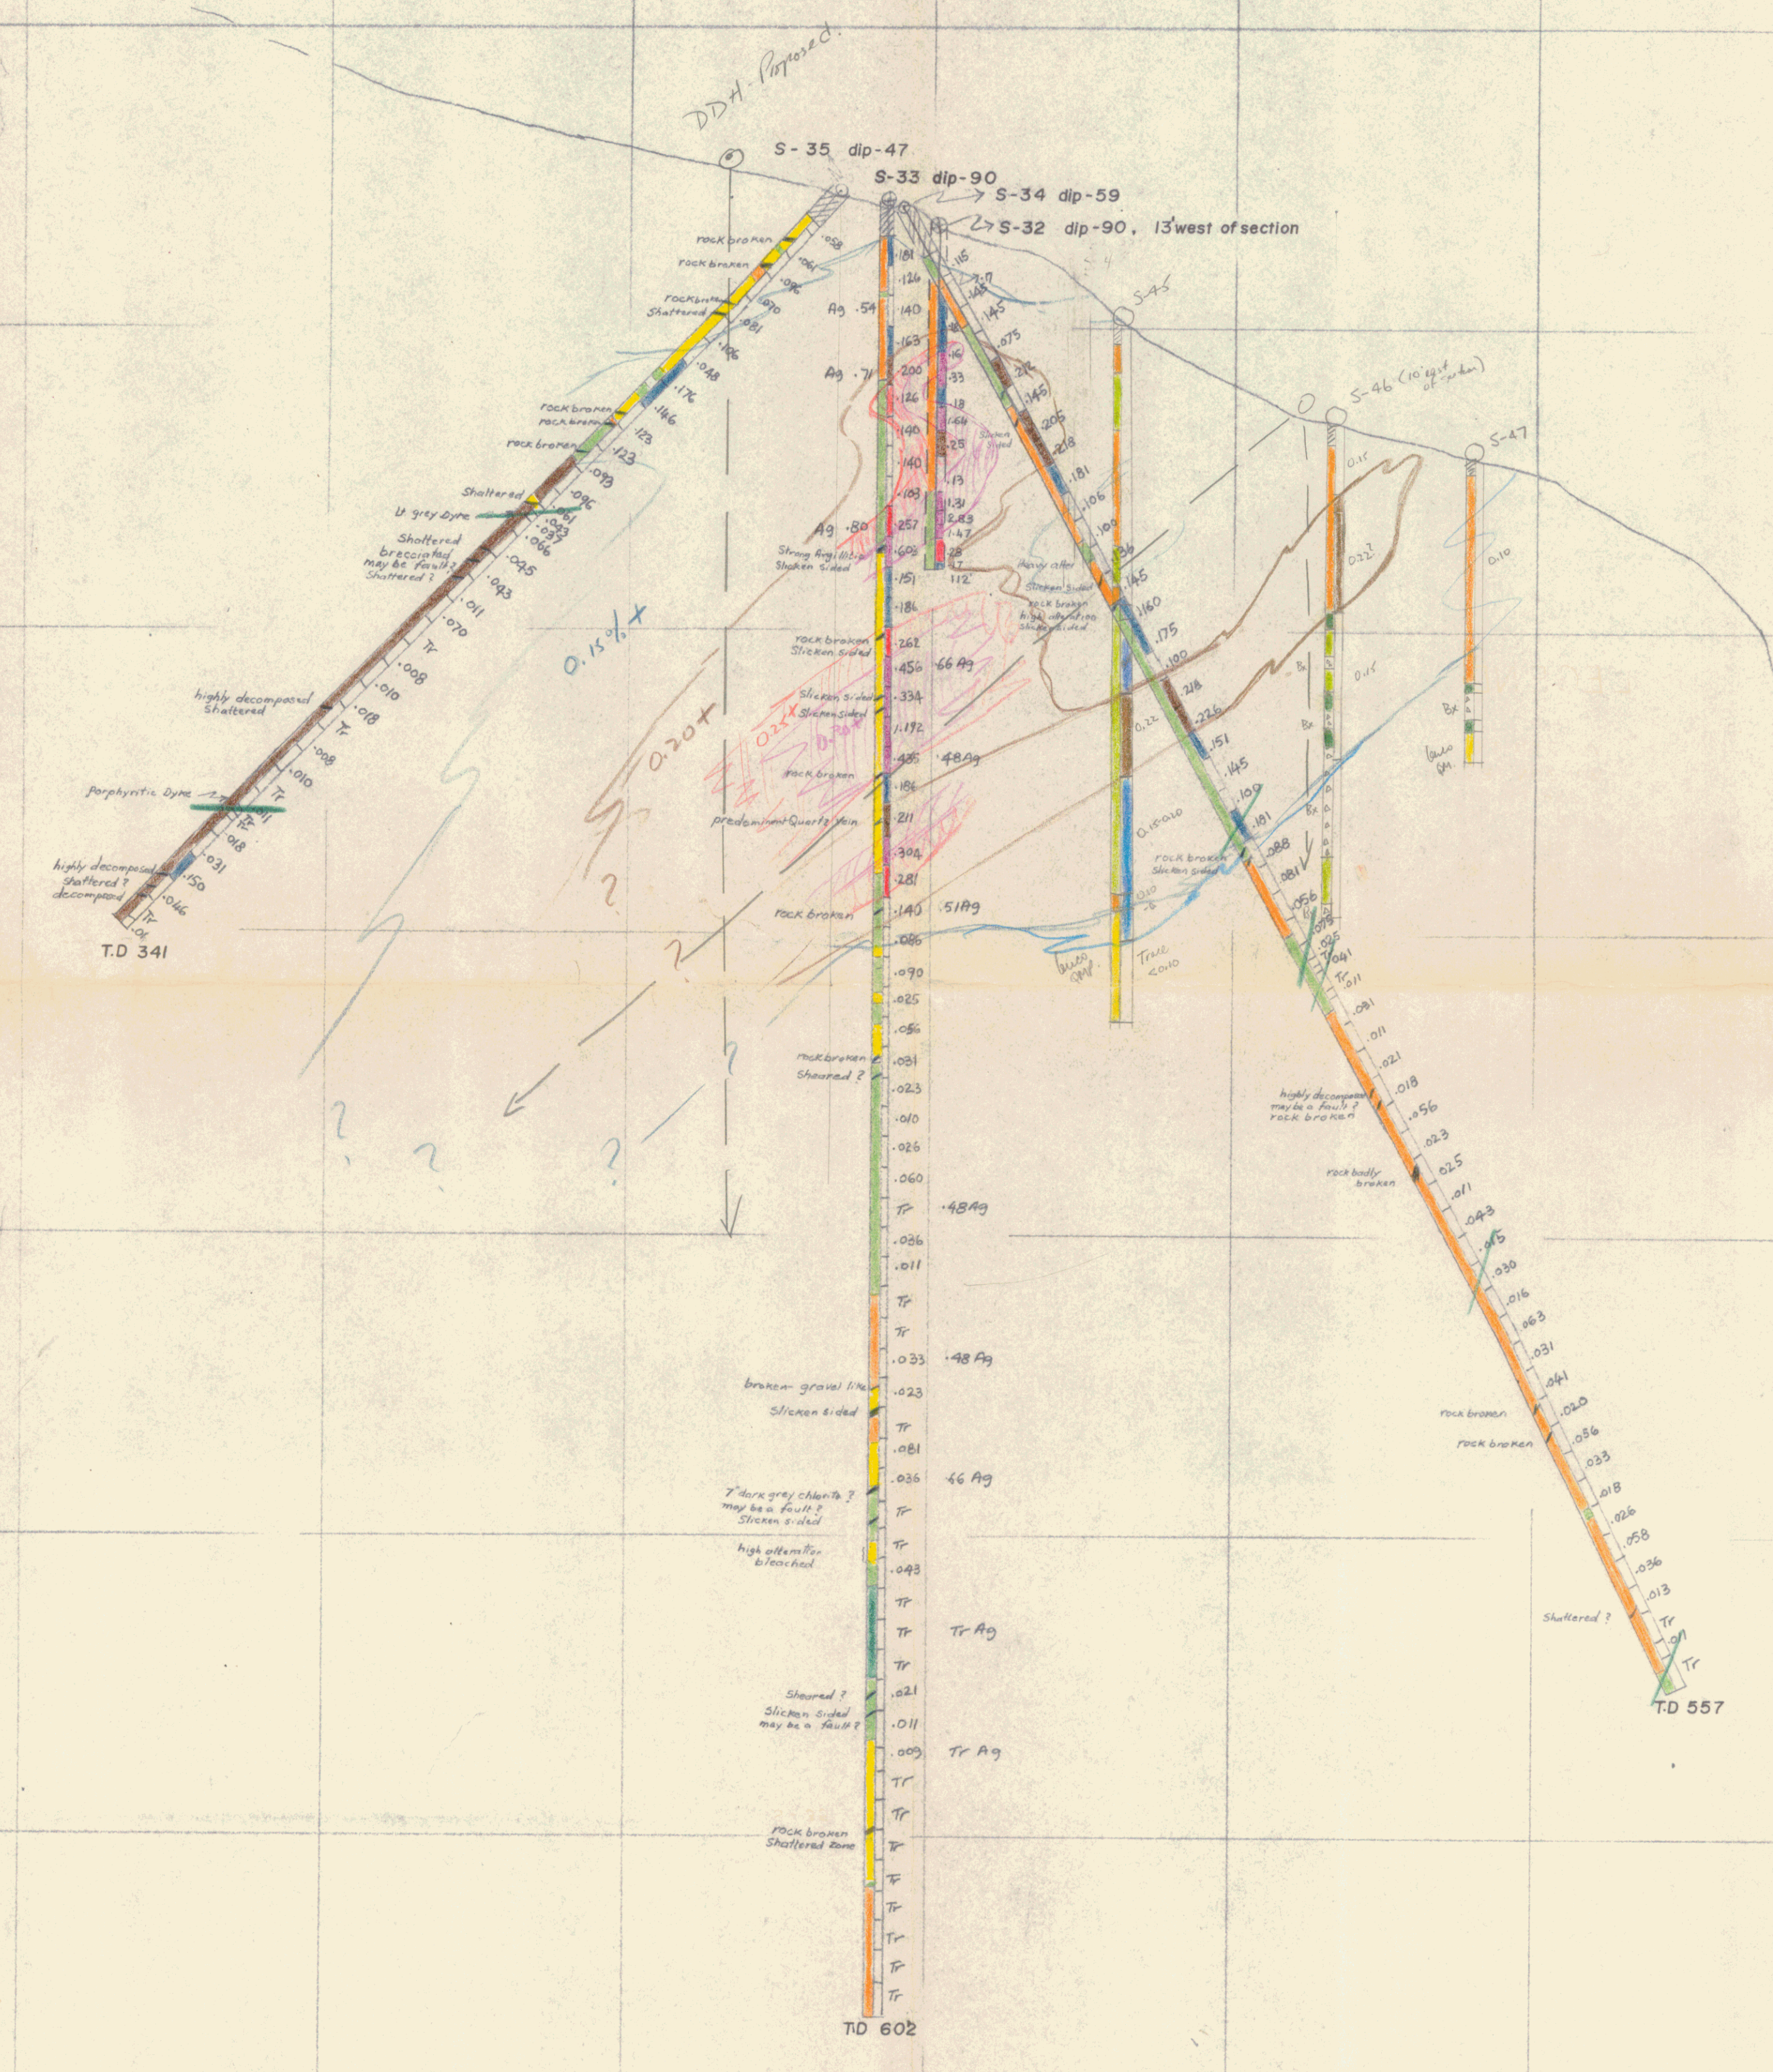

1200
1100
1000
900
800
700
600
500

19900 N
19900 N
20000 N
20100 N
20200 N
20300 N
20400 N
20500 N
20600 N

LEGEND

- MONZONITE
- MONZONITE Altered
- ALASKITE
- DYKE
- HORNFELS
- SLICKENSIDED

BETHEX EXPLORATIONS LTD. N.P.L.			
PROPERTY: SILEURIAN CHIEFTAIN SUNSHINE CREEK SECTION 11189 EAST			
FIELD WORK BY	DRAWN BY	TRACED BY	APPROVED BY
DATE oct 16, 1967	BVR		
	DATE	SCALE	
		1" = 40'	

018442