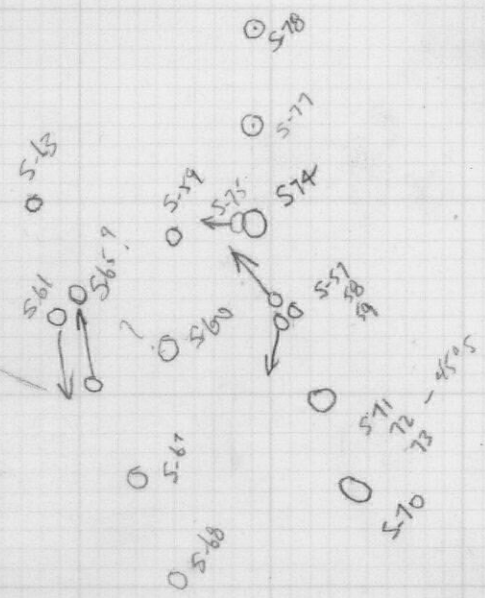

SILURIAN DRILLING  
 1968 - 1969  
 Scale 1" = 100 Ft.

○ S69 - ?

○ S-53

○ S66 479'

S-500

S500  
 SA

○ S64 149'

○ S62  
 245'

○ S-15

018436

PRINTED ON CLEARPRINT 1800H