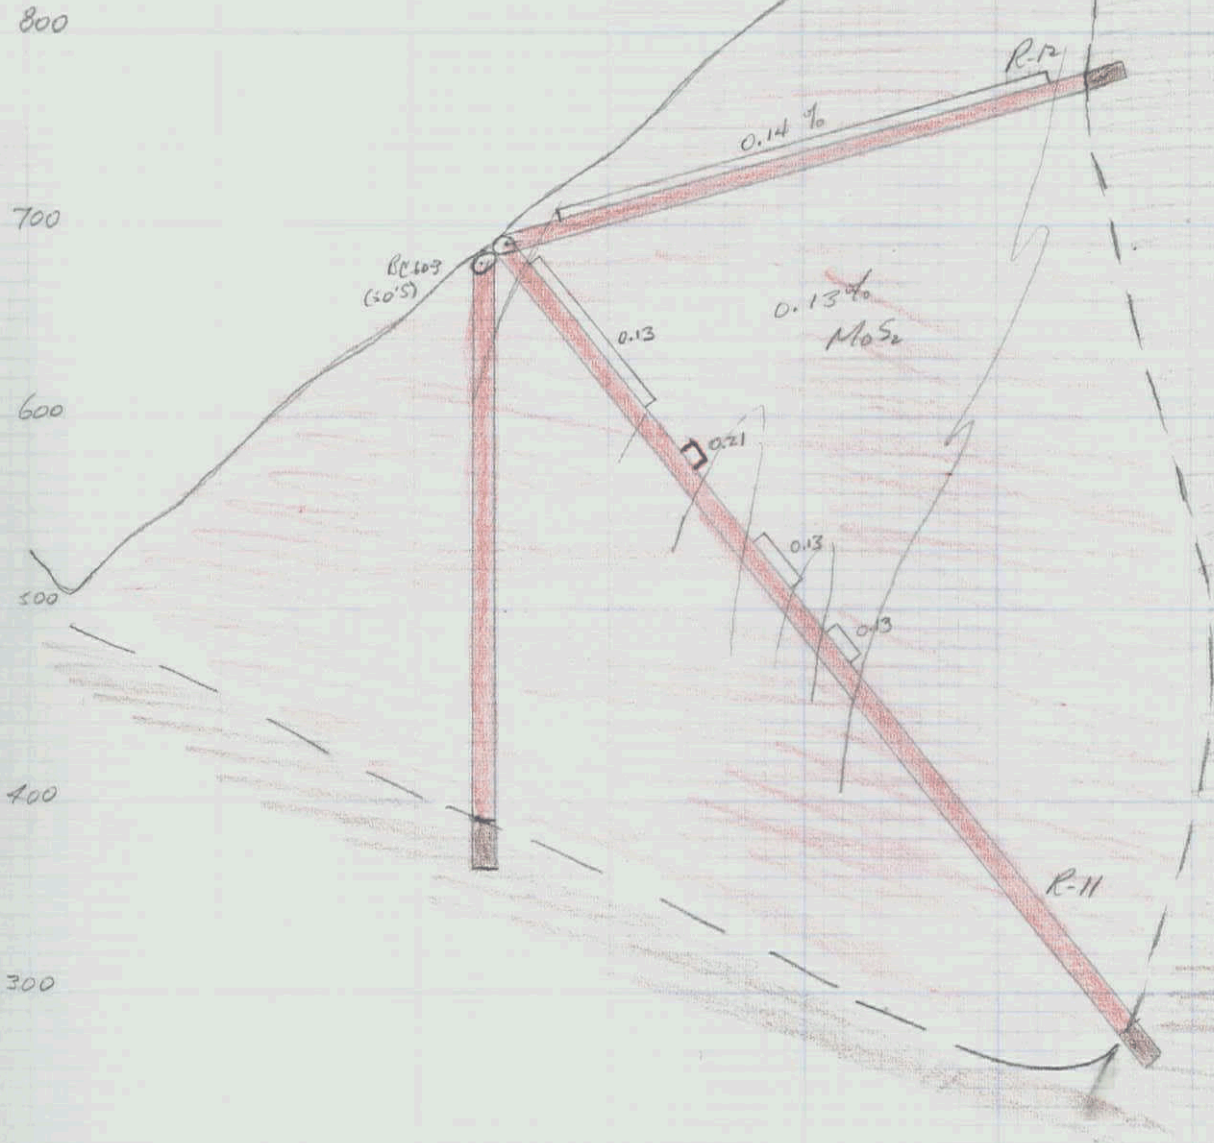

SILEURIAN - ROUNDY CK SECTION.

THRU 24 11 12

SECTION 0400 - SWP Map.

0 1
inches

0 1 2
centimetres

This reference scale bar has been added to the original image. It will scale at the same rate as the image, therefore it can be used as a reference for the original size.