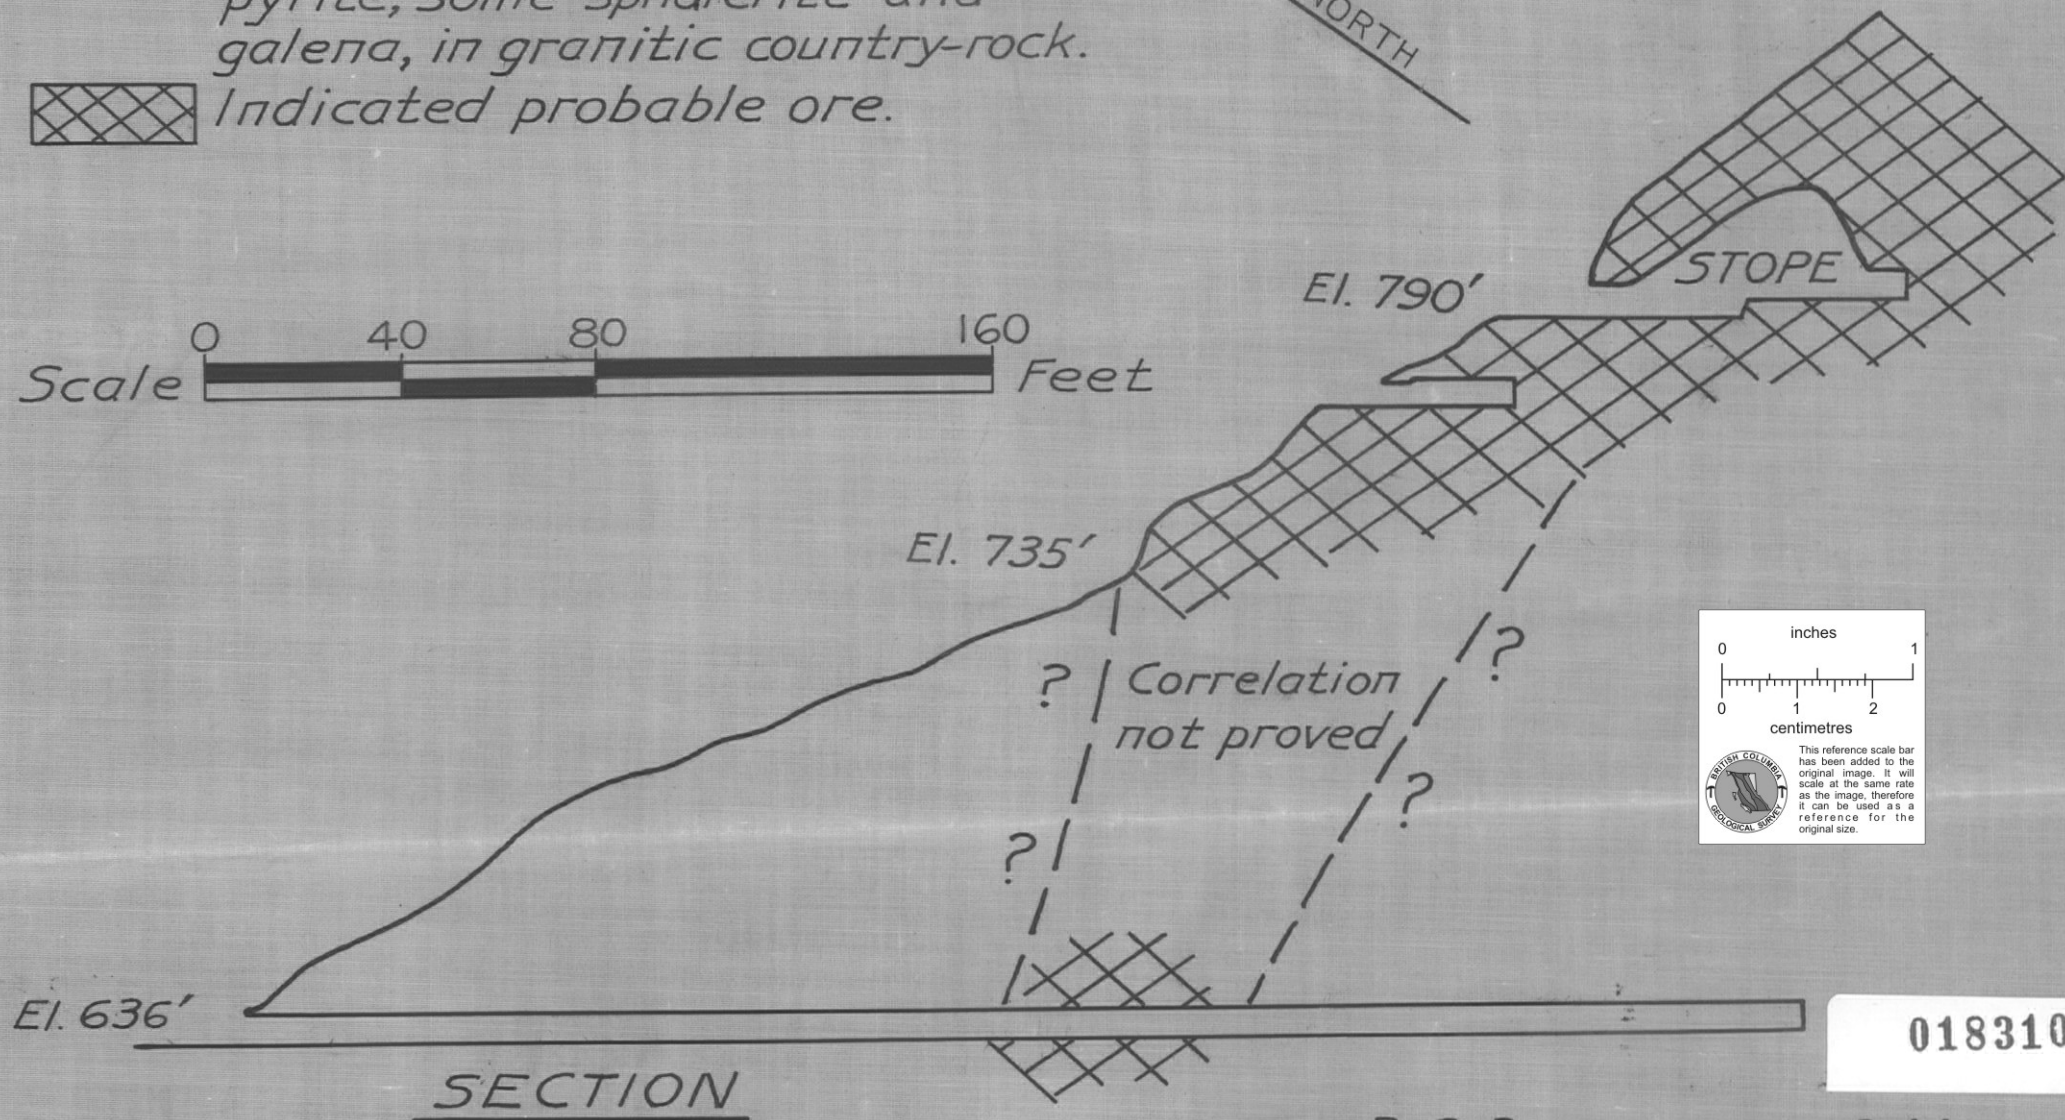

Dunwell Mine
Plan and section of Bed Ali workings

103P 053

Note - Quartz vein with gold-bearing pyrite, some sphalerite and galena, in granitic country-rock.

 Indicated probable ore.

018310