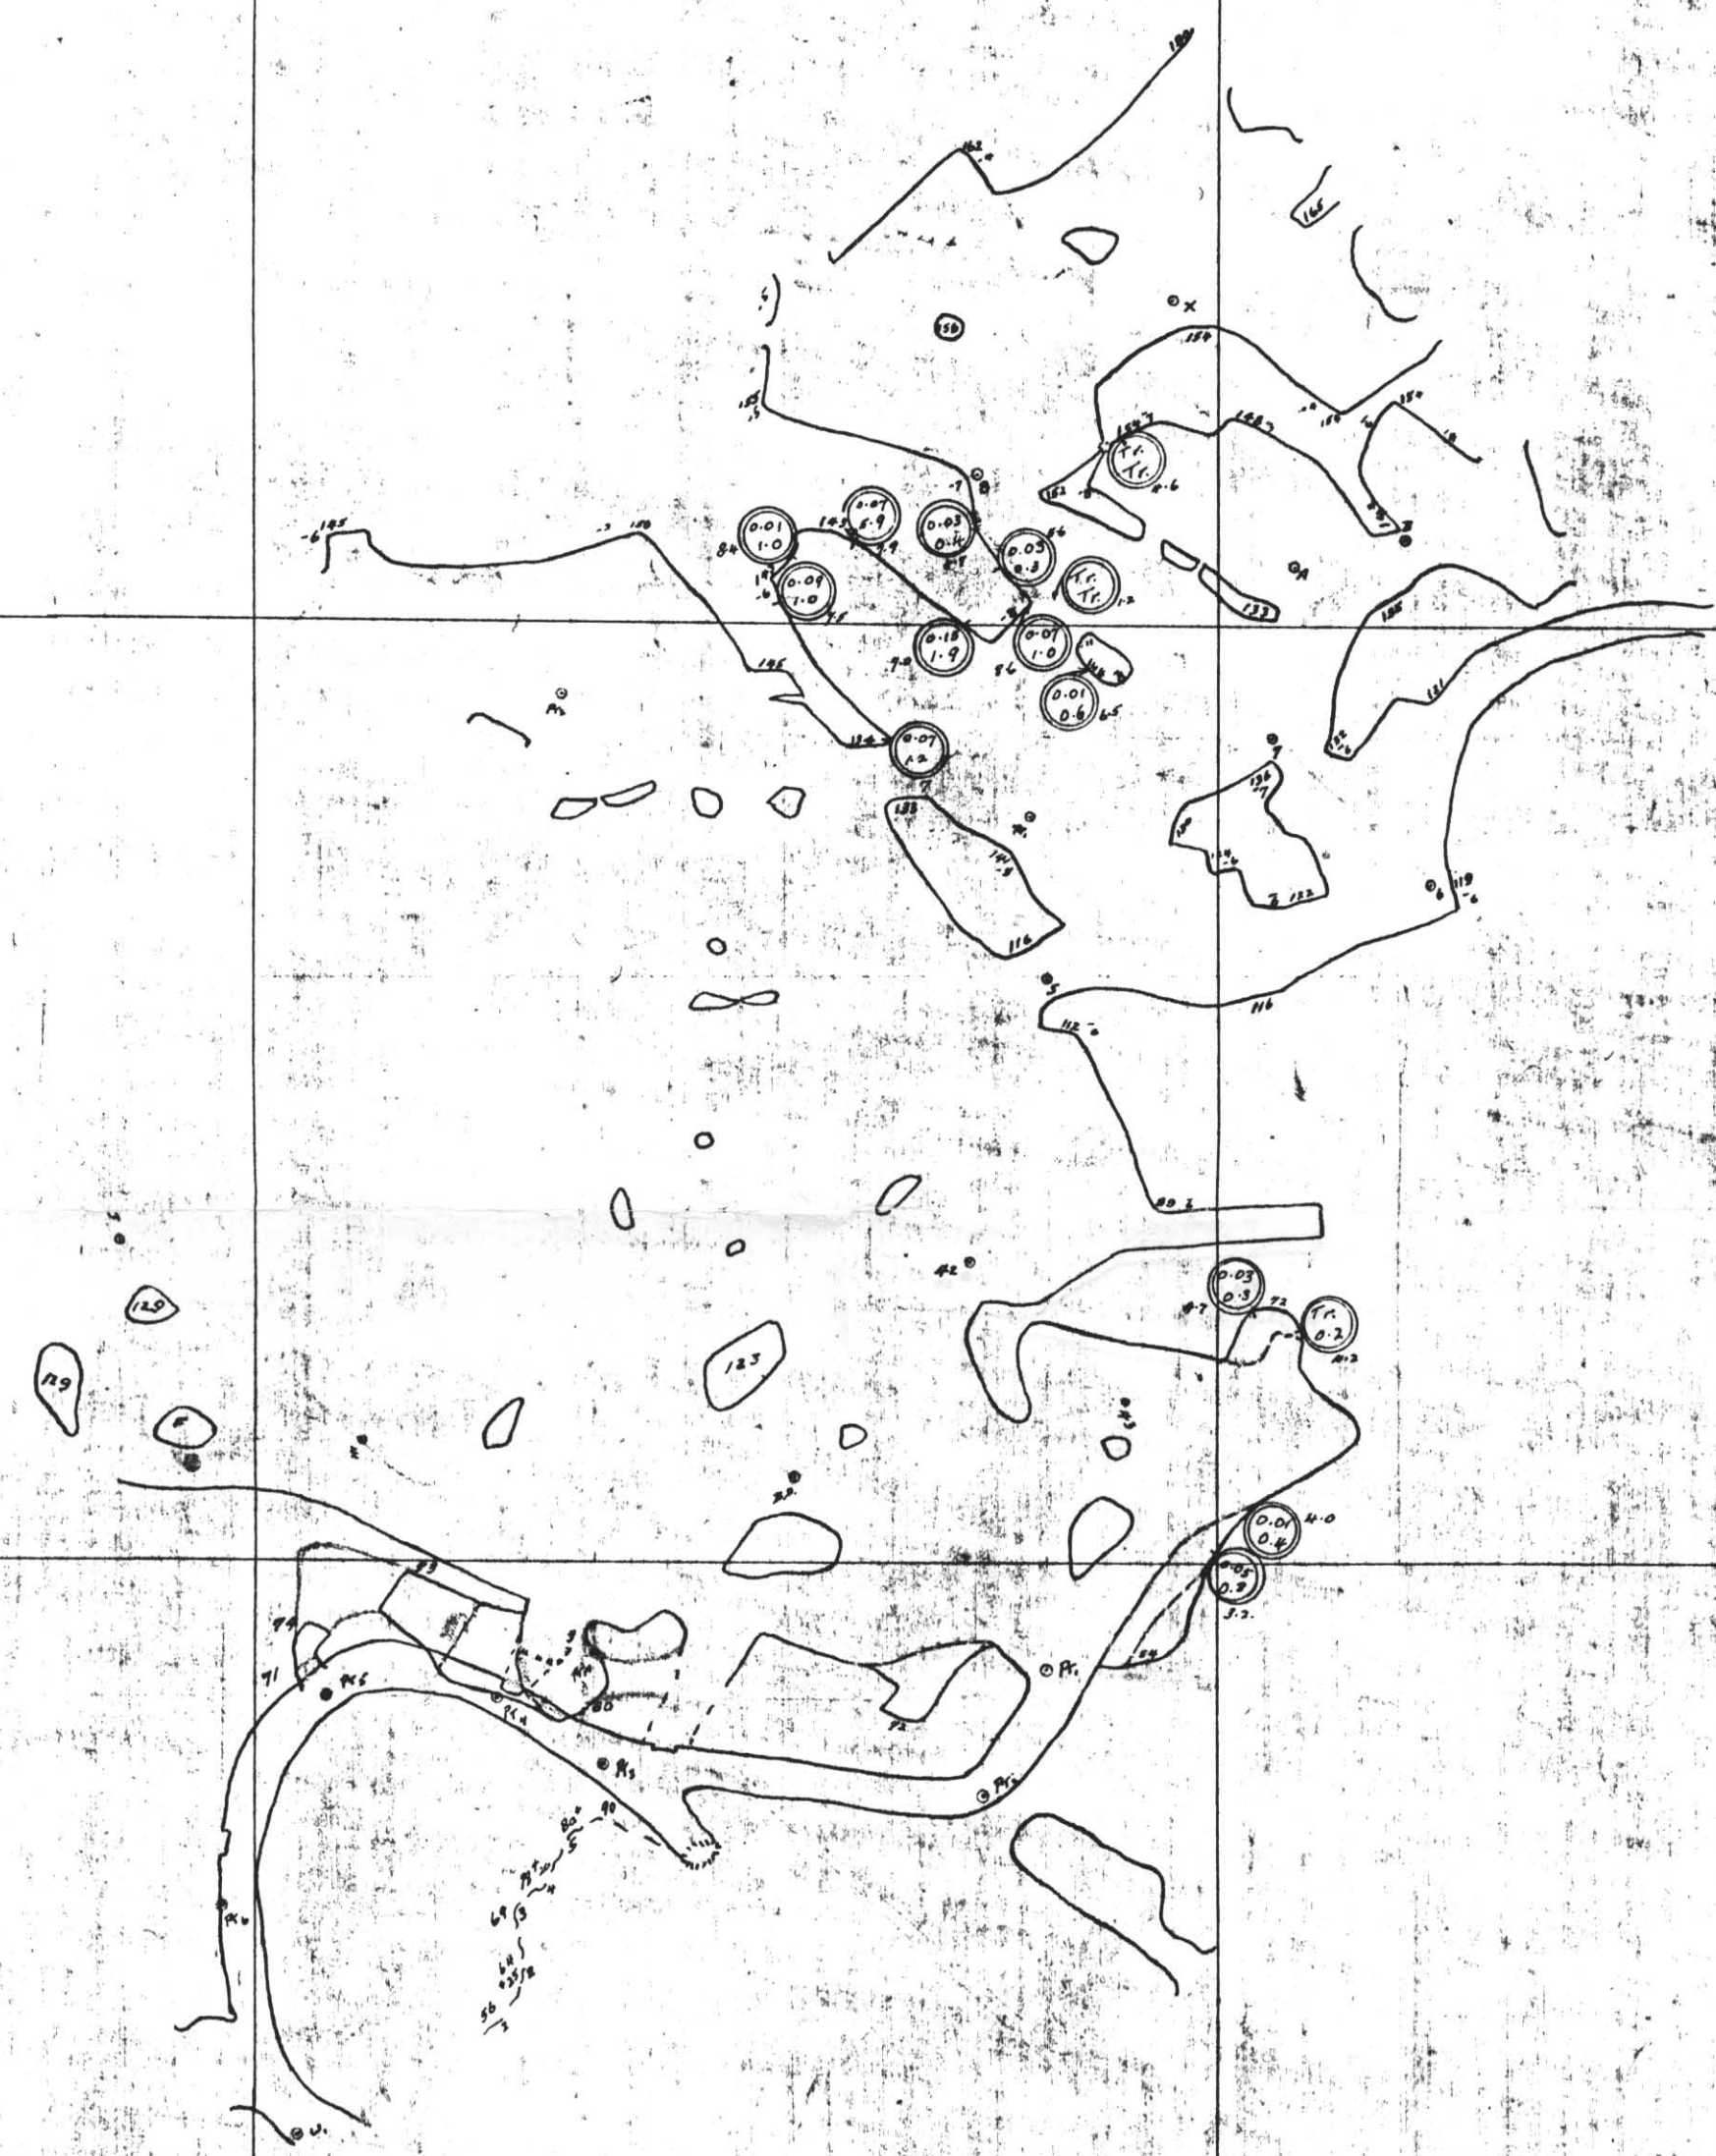

103P 022
(CRANBY POINT)

MAGNETIC

Gold: oz. per ton.
Silver: oz. per ton.
8.5 - Width sampled.

PLAN OF CRANBY POINT MINE

SCALE: 1 IN. = 40 FT.

JUNE 21, 1985
018270