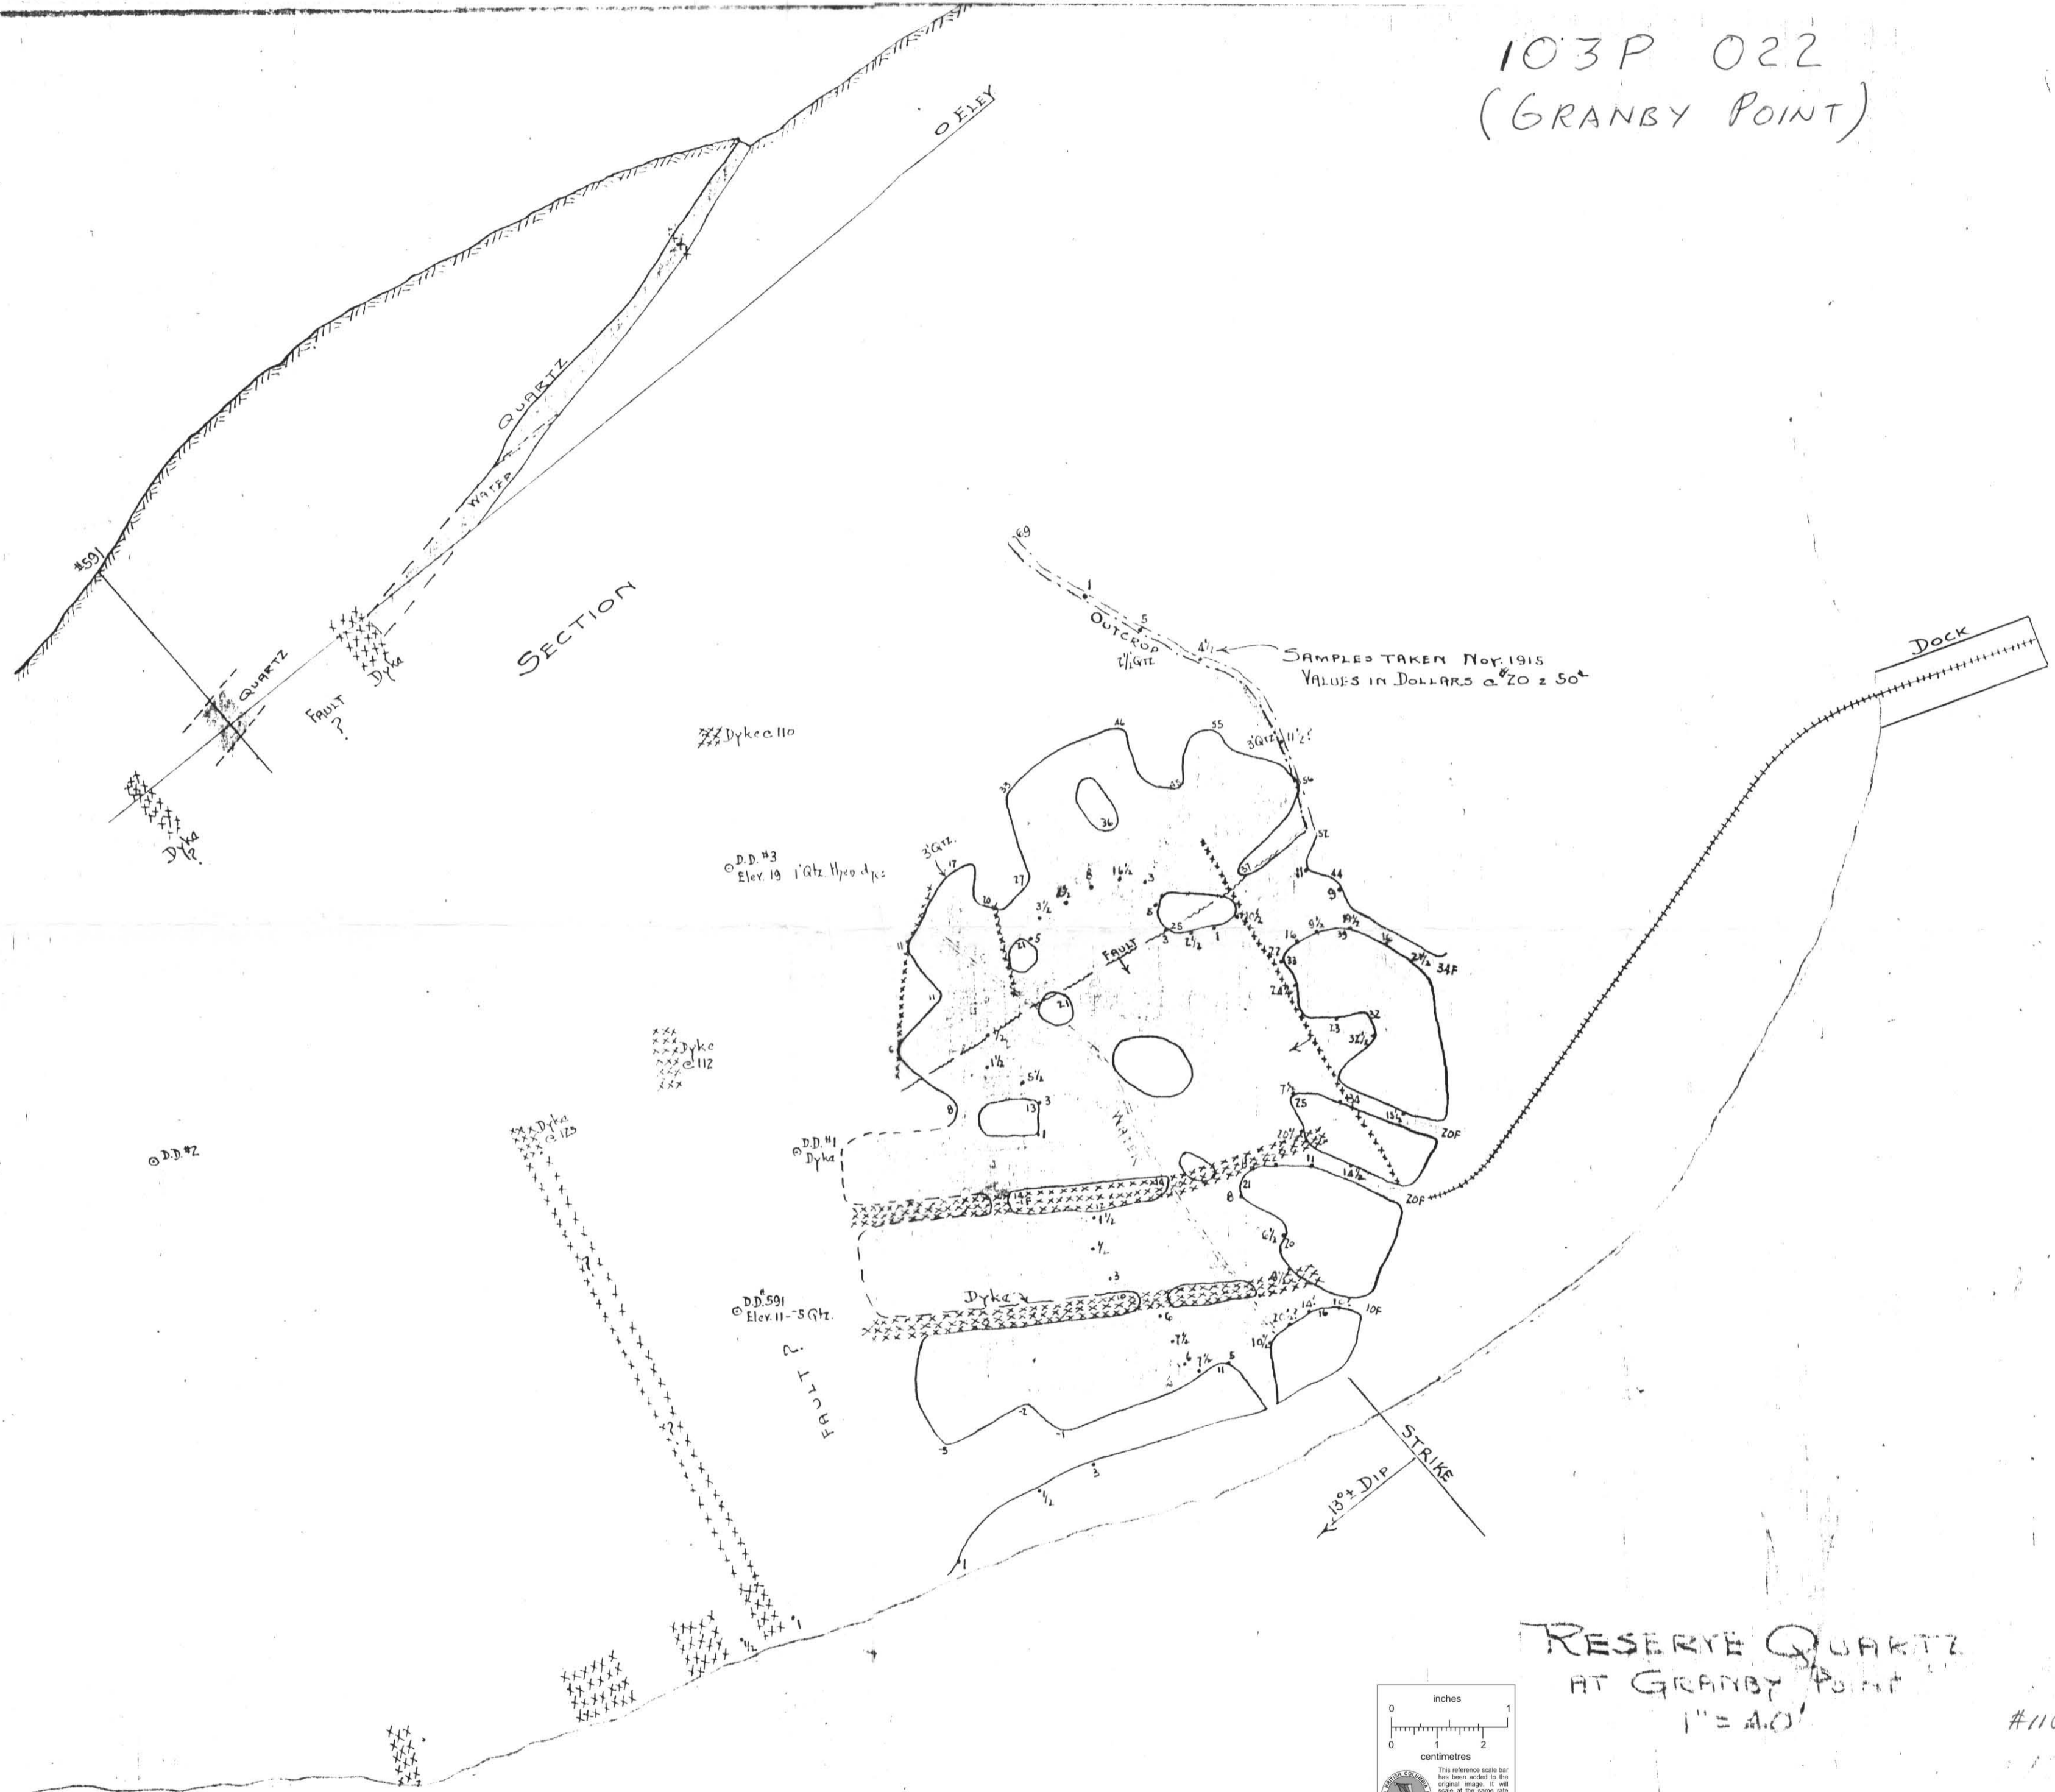

103P 022  
(GRANBY POINT)

RESERVE QUARTZ  
AT GRANBY POINT  
1" = 40'

#110

JUNE 1928 F.F. PATTON  
JUNE 1928, F.E. PATTON

018267