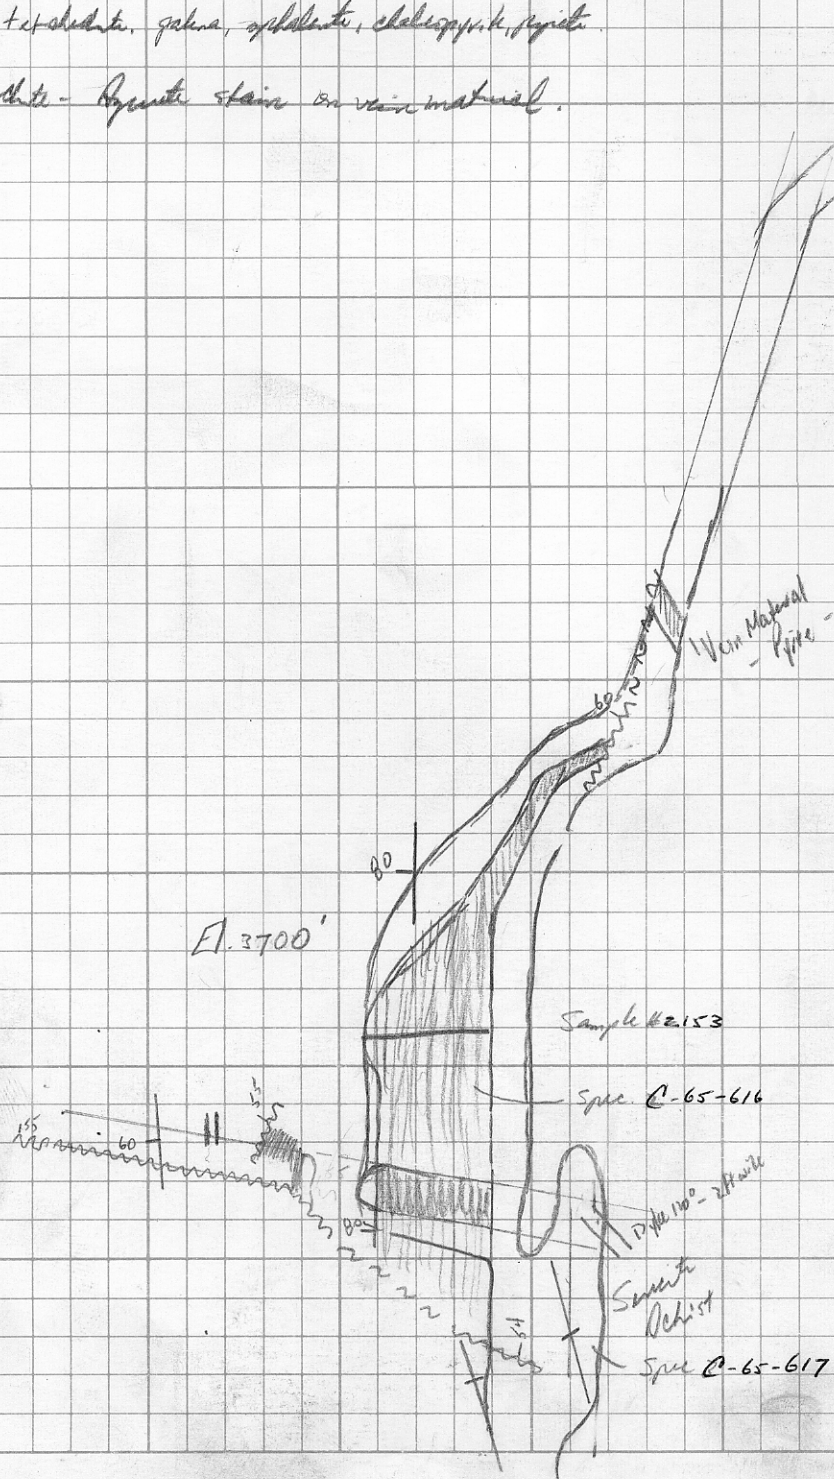

MONARCH SEPT. 15 1965

Sericite Schist - Wallrock

Qtz-barite vein material
with tetrahedral, galena, sphalerite, chalcopyrite, pyrite.

Melchiorite - Argonite stain on vein material.

Pyritized Andesite schist

Adit El. 3700

1919
1921 Ann. Repts.
1930