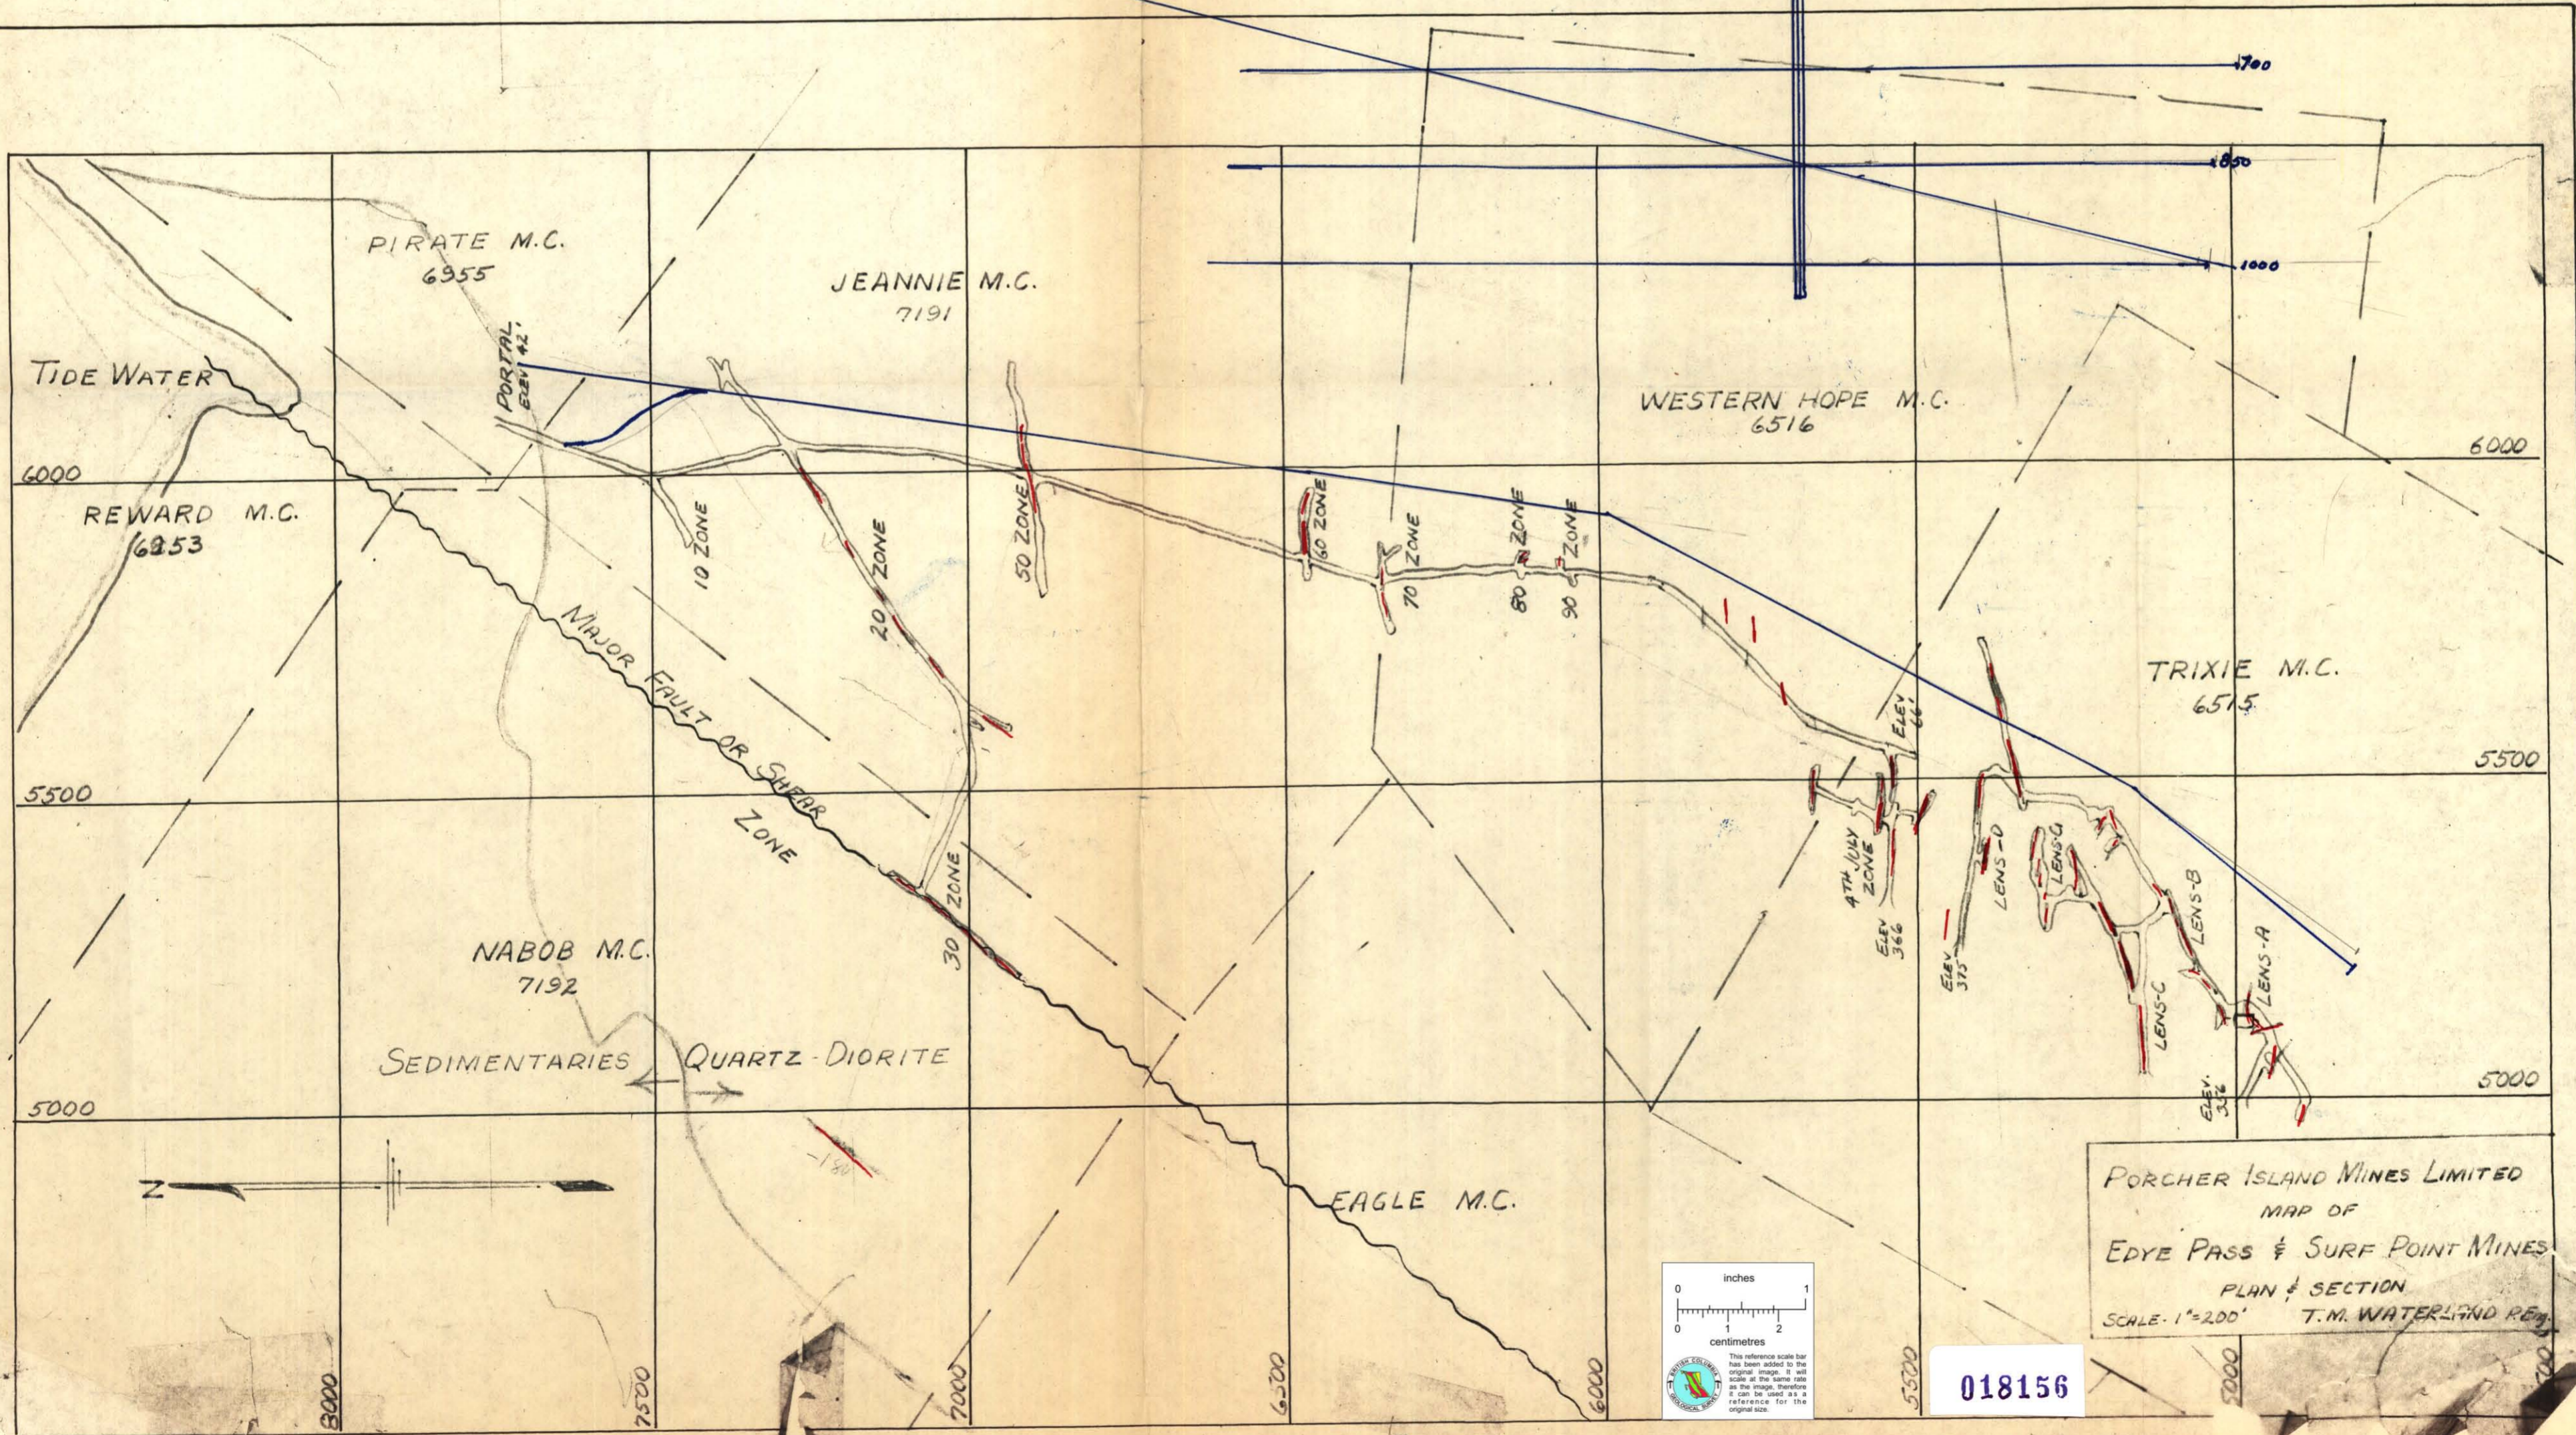

The proposed Sub-level program - - -

PROPERTY FILE

PORCHER ISLAND MINES LIMITED  
 MAP OF  
 EDYE PASS & SURF POINT MINES  
 PLAN & SECTION  
 SCALE - 1" = 200' T.M. WATERLAND REG.

018156