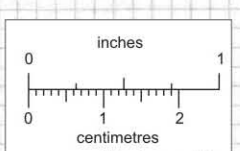

↑ 40' cont.

018086

//

//
//
//

//

//

No. 1 2250

No. 2 2150

No. 3
//
//
//

GEM. KLEANZA
1" = 100 Ft.

This reference scale bar has been added to the original image. It will scale at the same rate as the image, therefore it can be used as a reference for the original size.