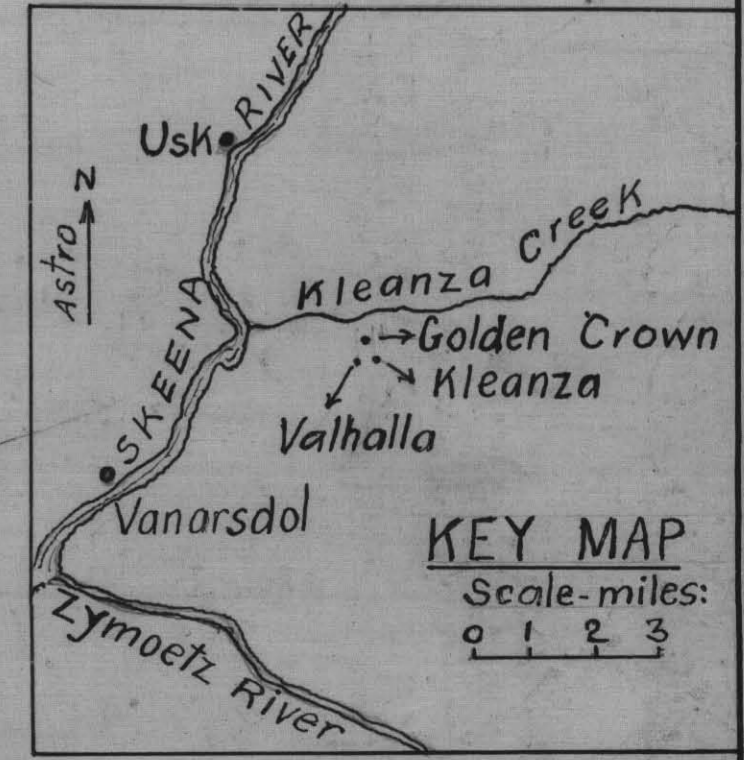

K 100000 1000
D-11-2

KLEANZA Mtn.

showing

1031/9w

1031-17

Valhalla, Kleanza, and Golden Crown Gps.

Scale-feet.

0 500 1000

(From map supplied by J. Willman)

To accompany Report of D. Lay, Resident Engineer, Hazelton, 1925.

018075

1-11-0
msh agnad