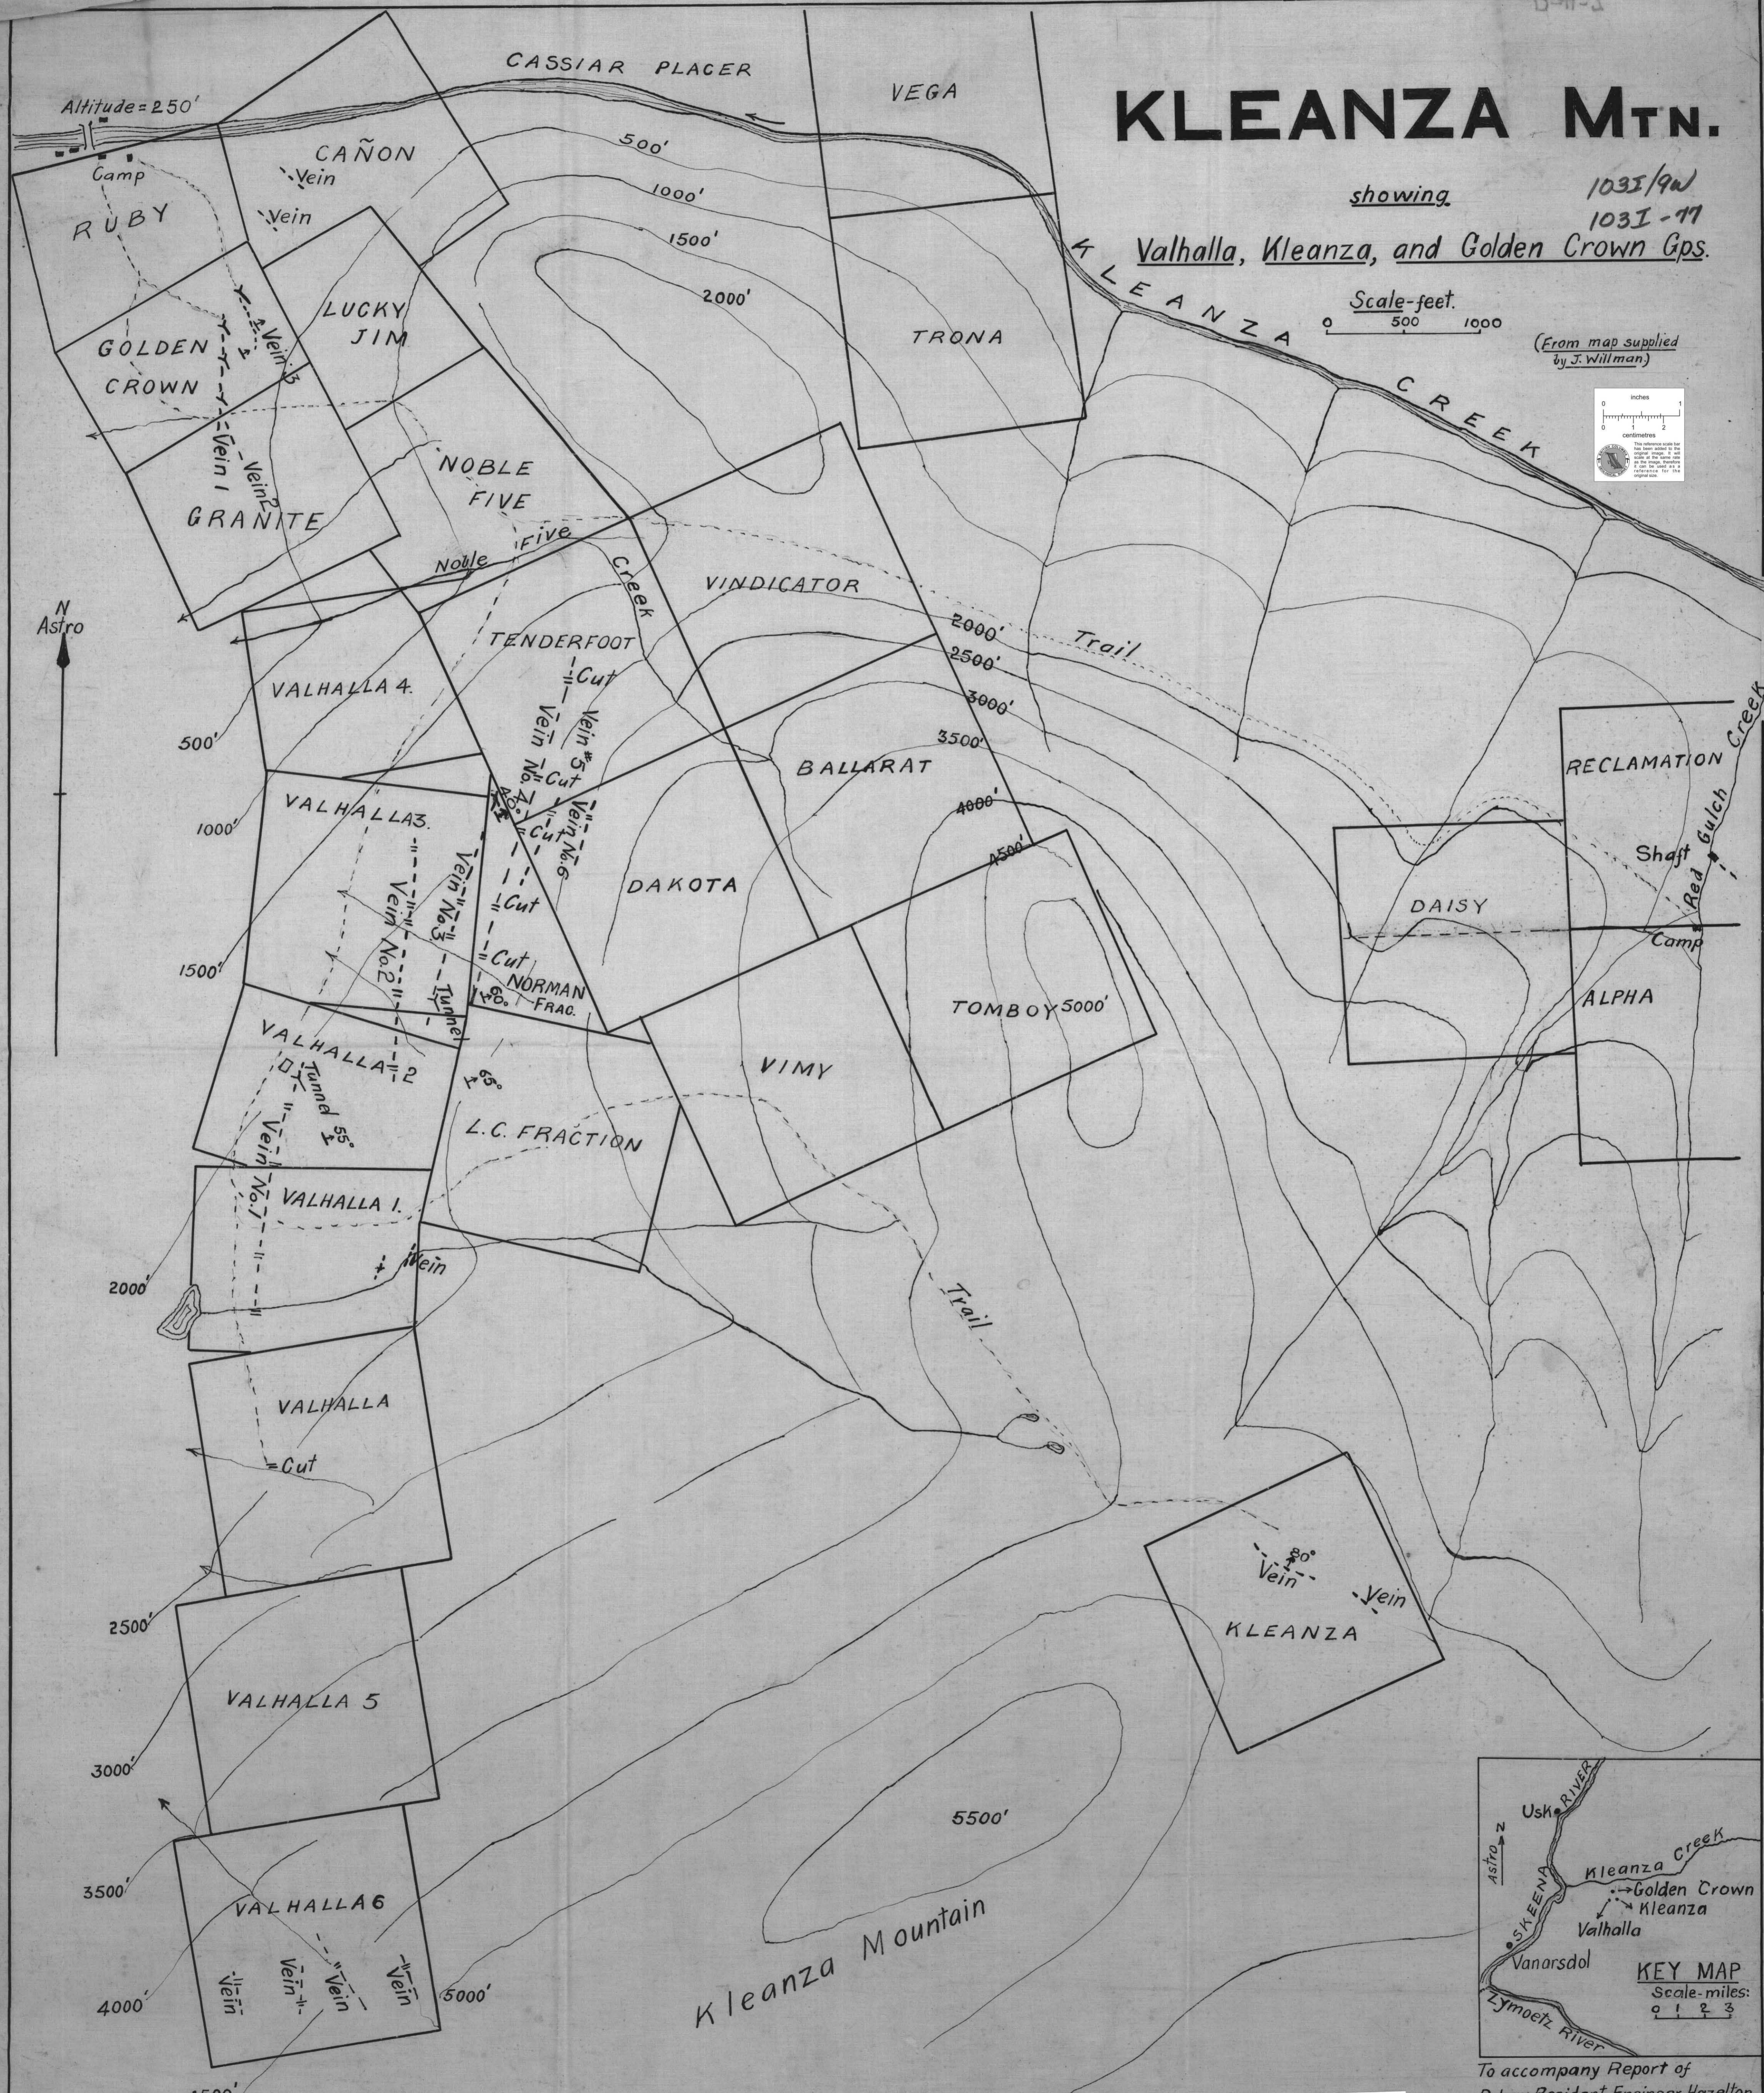

K 100000 1000
D-11-2

KLEANZA Mtn.

showing

1031/9w

1031-17

Valhalla, Kleanza, and Golden Crown Gps.

Scale-feet.

0 500 1000

(From map supplied by J. Willman)

To accompany Report of D. Lay, Resident Engineer, Hazelton, 1925.

018075

1-11-0
msh agnad