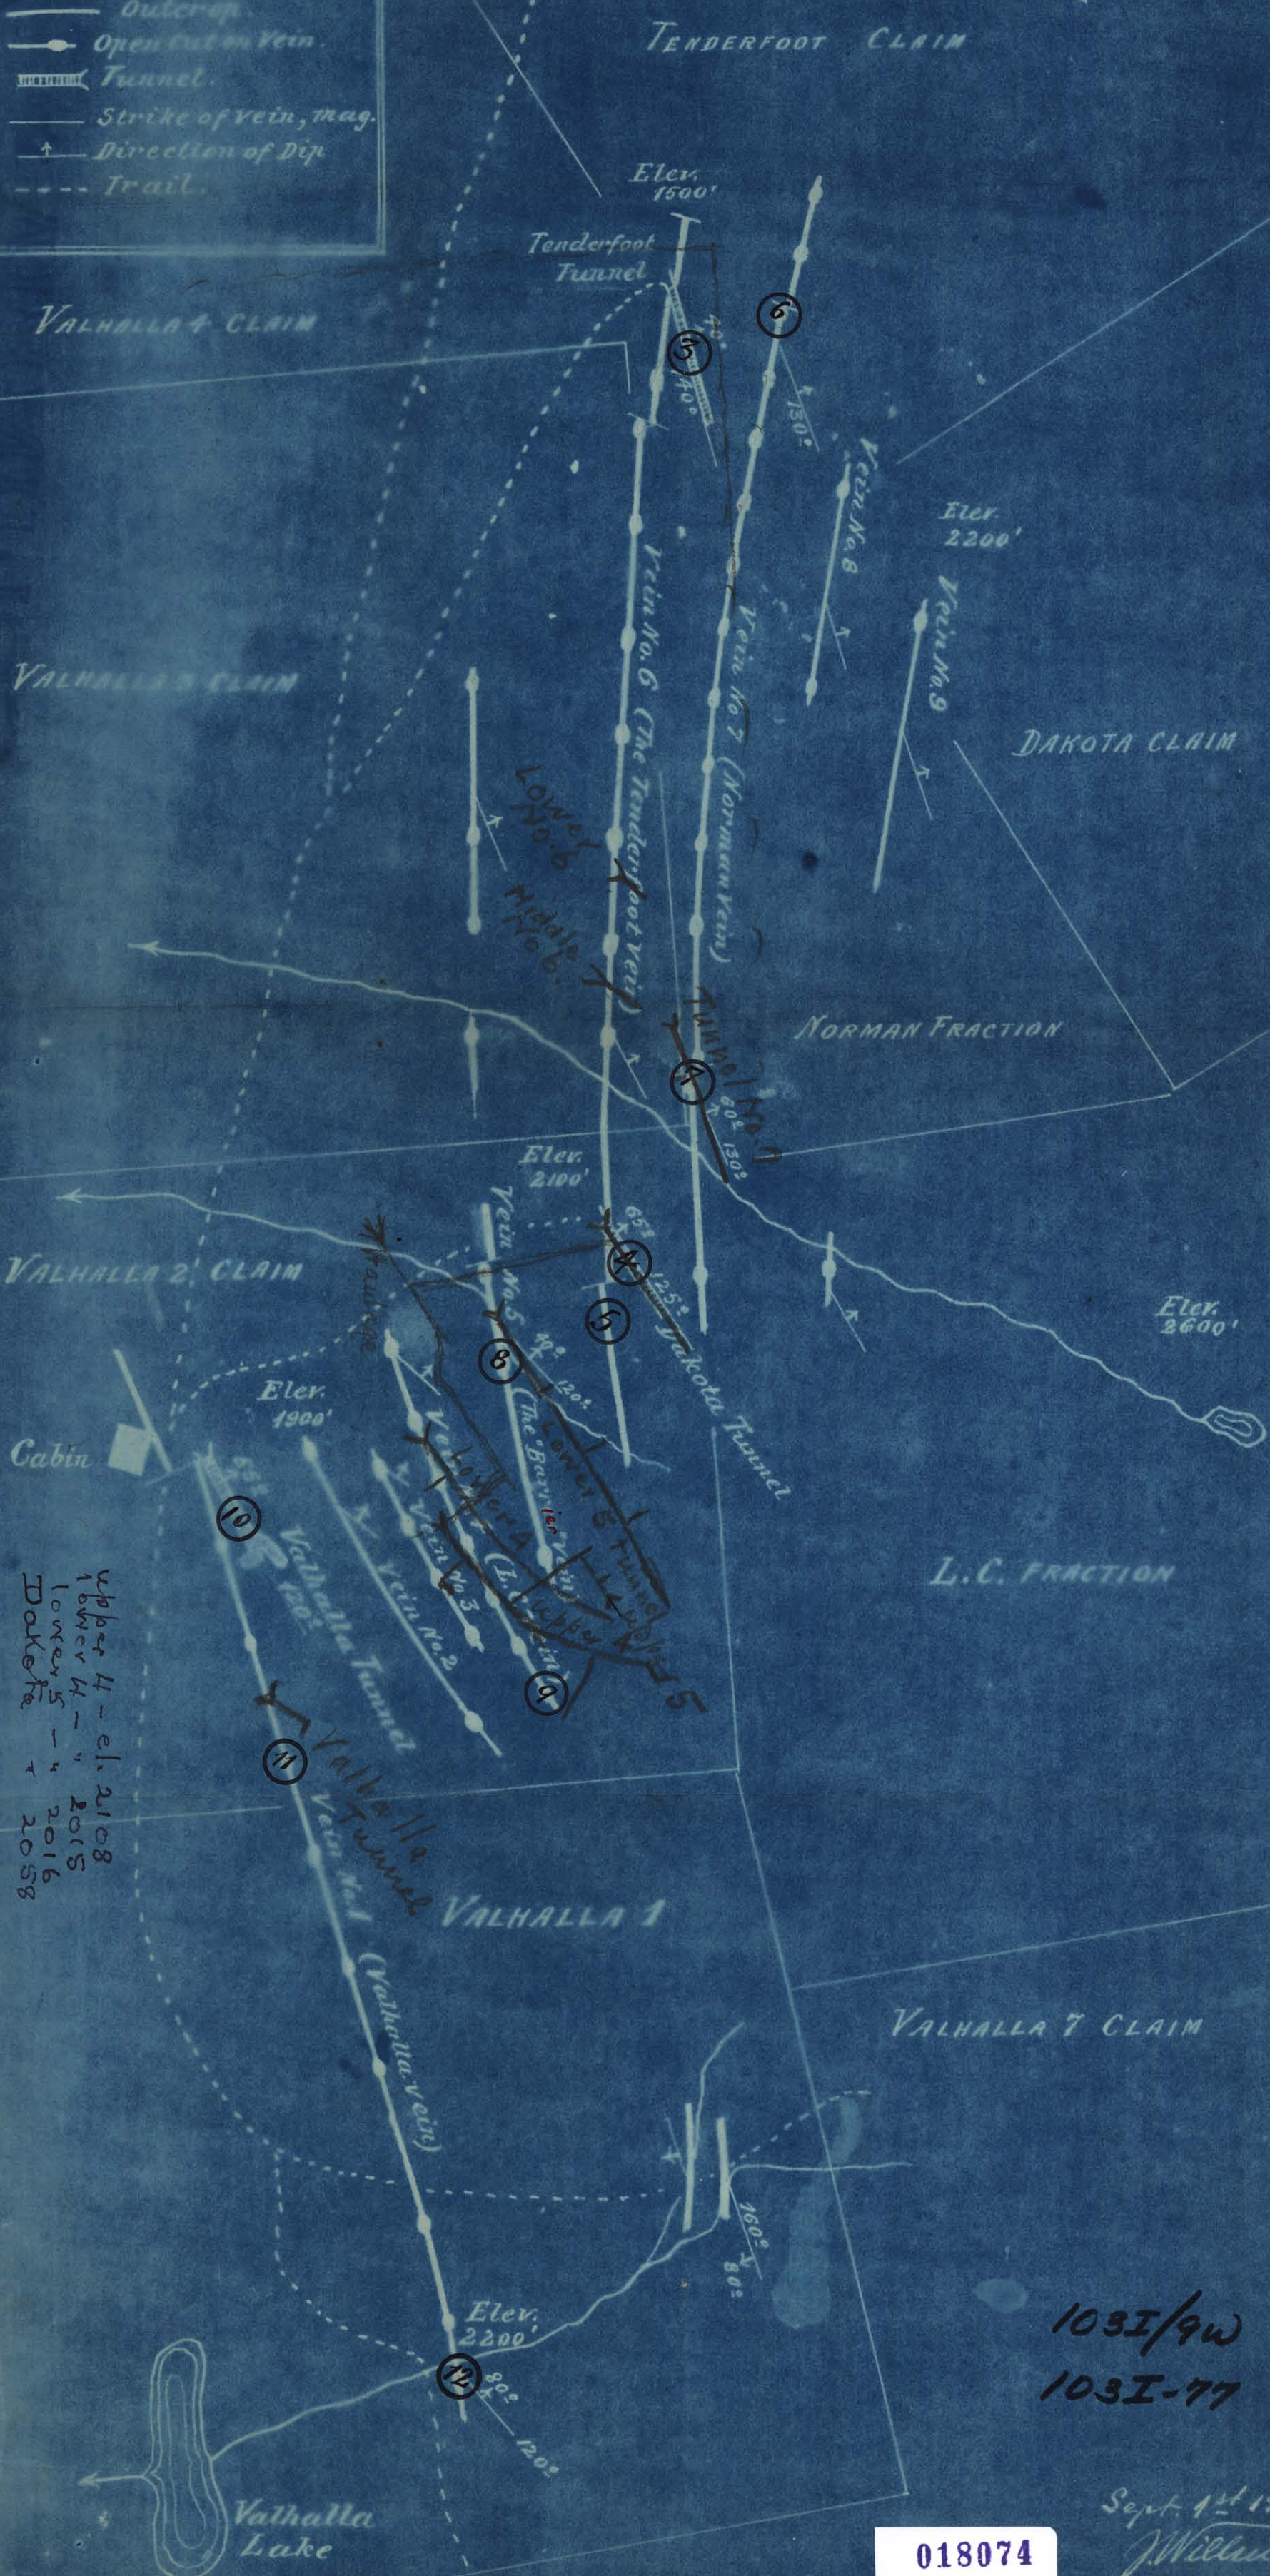

SKETCH

Showing location of
VEINS on Valhalla
and Kleanza Groups
of Mineral Claims
KLEANZA MOUNTAIN,
MINECA MINING DIST., B.C.

Scale: 1 in. = 250 ft.

Legend:

- Outcrop.
- Open Cut on Vein.
- Tunnel.
- Strike of vein, mag.
- ↑ Direction of Dip.
- Trail.

Upper 4 - el. 2108
Lower 4 - " 2015
Lower 5 - " 2016
Dakota - " 2058

103I/9W
103I-77

Sept. 1st 1926.
J. Willman

018074