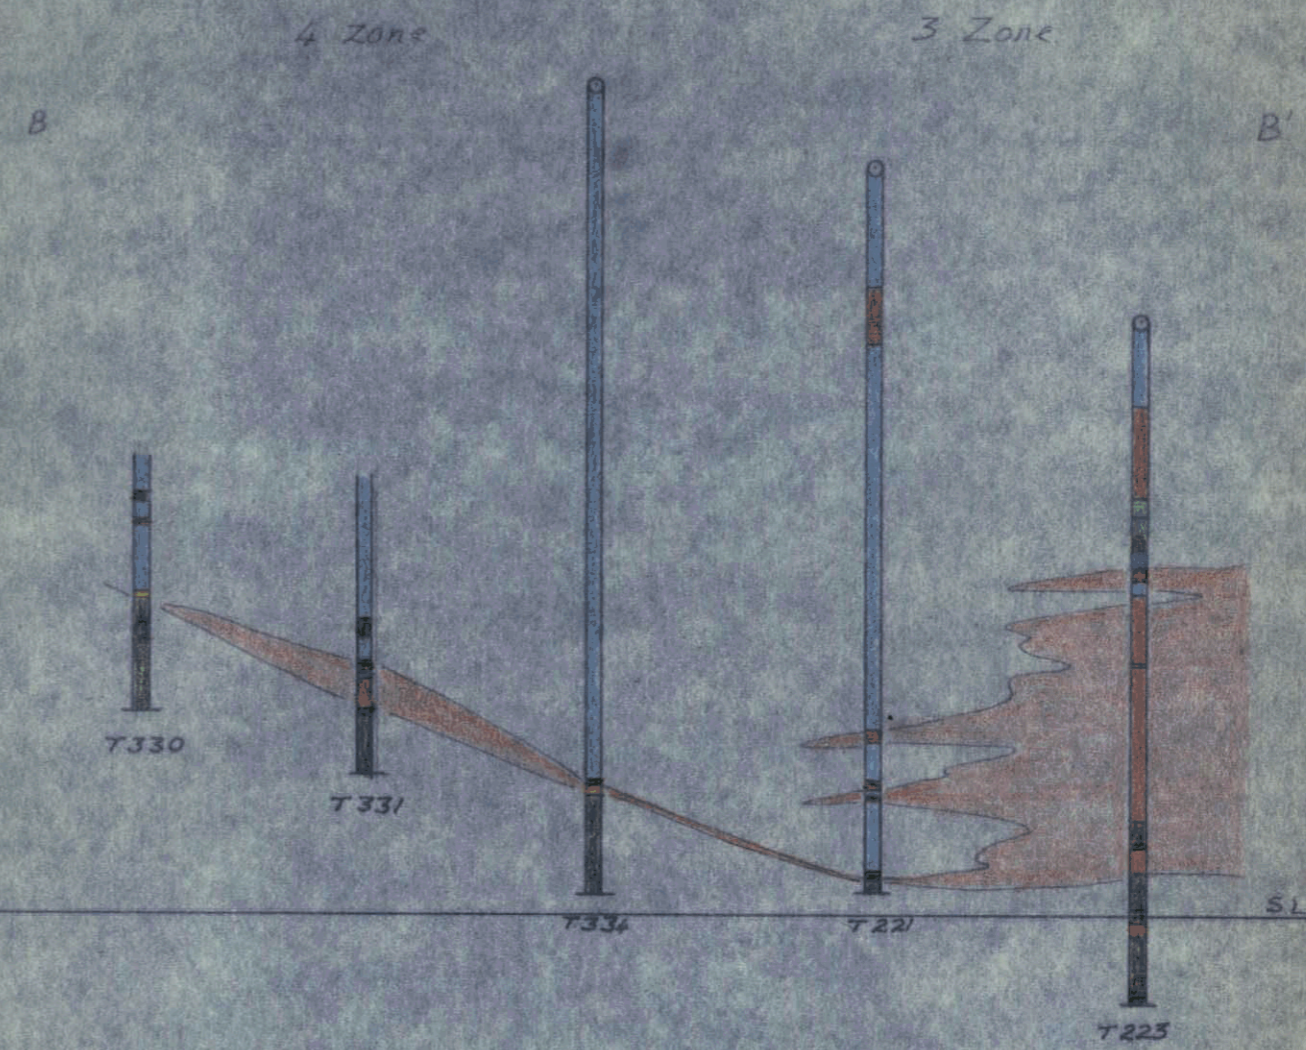

4 Zone Longitudinal Section

Cross Section

This reference scale bar has been added to the original image. It will scale at the same rate as the image, therefore it can be used as a reference for the original size.

017649

WESFROB MINES LIMITED
4 Zone
1" = 100'
C.S.E. June 1964