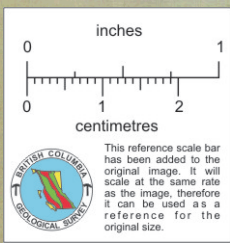

18000N

19000E

017610

173
190
182
197