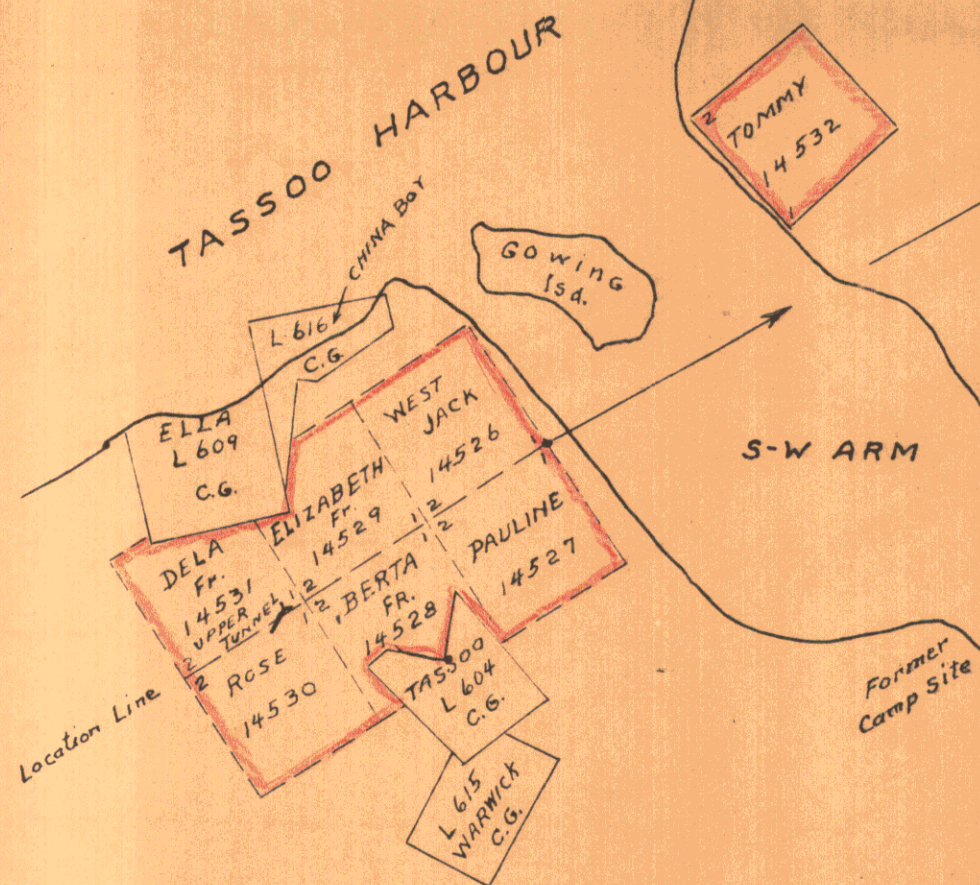

KEY MAP
Scale: 1" = 8 Miles.

DETAIL OF MINERAL CLAIMS
Scale: 1" = 2000'

JONES GROUP OF MINERAL CLAIMS
TASSOO HARBOUR, QUEEN CHARLOTTE ISLANDS, B.C.

C.C. Starr Apr. 5, 1953.

017483