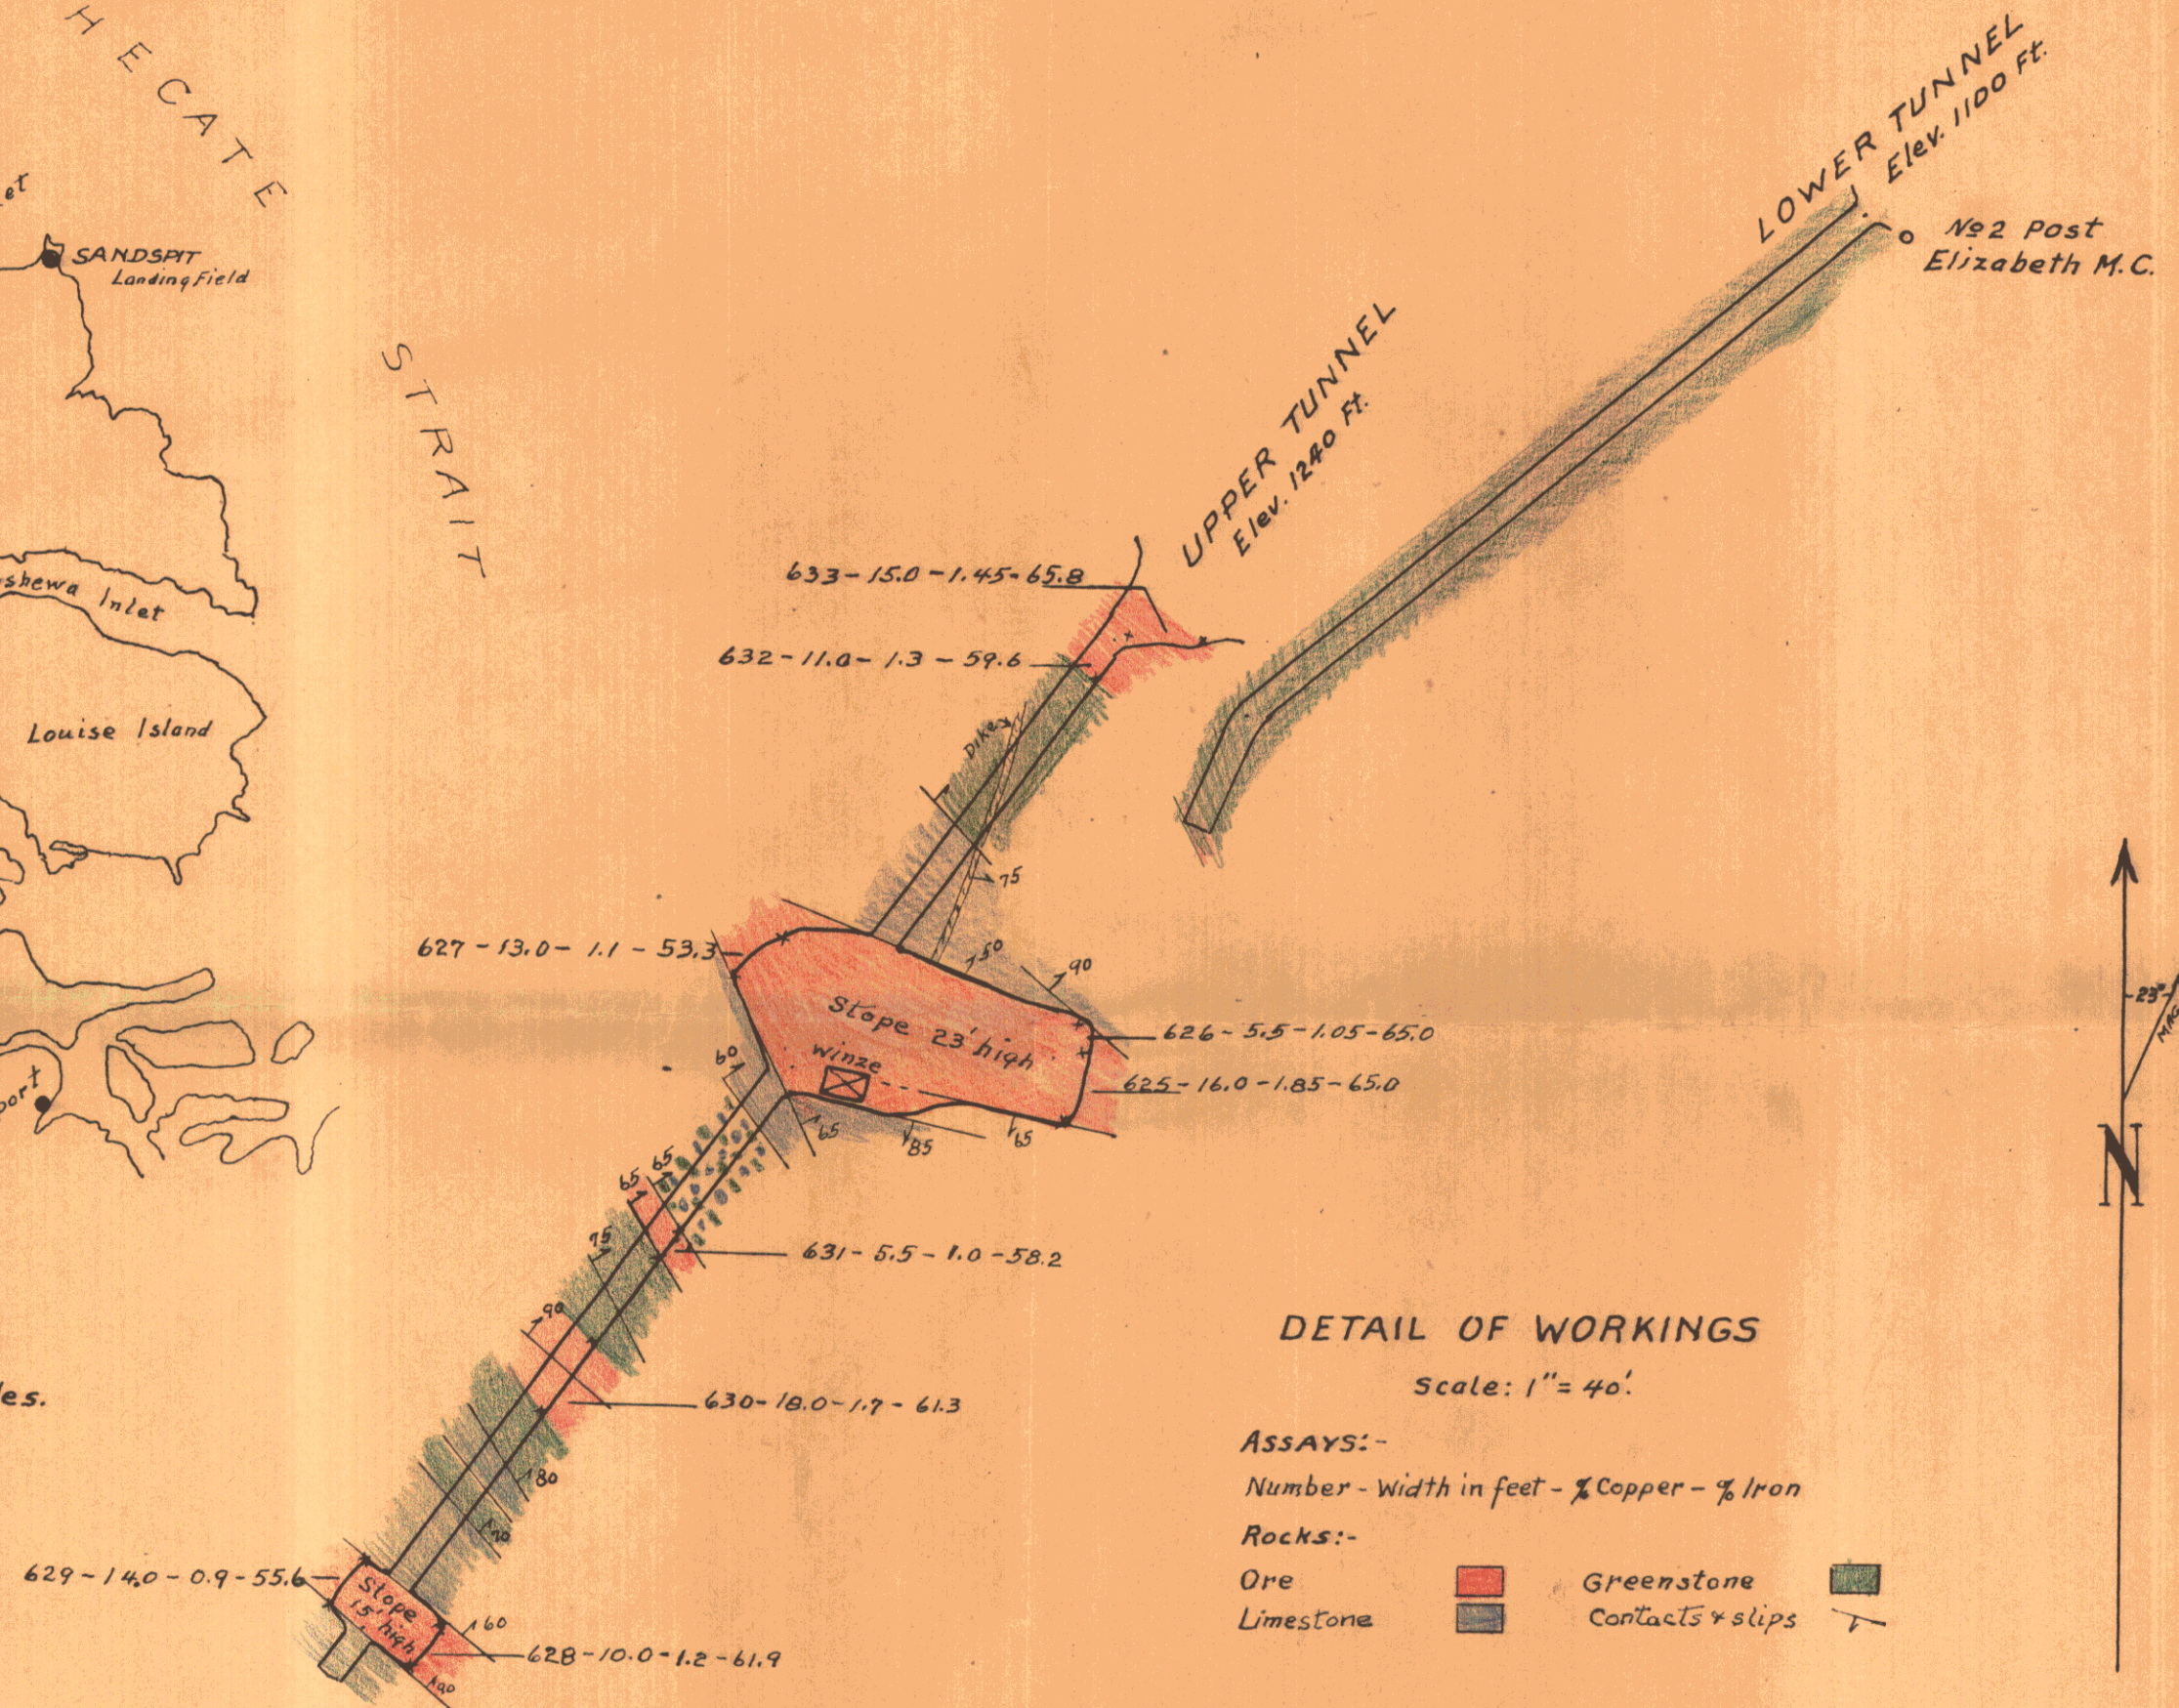

KEY MAP
Scale: 1" = 8 Miles.

DETAIL OF MINERAL CLAIMS
Scale: 1" = 2000'

JONES GROUP OF MINERAL CLAIMS
TASSOO HARBOUR, QUEEN CHARLOTTE ISLANDS, B.C.

C.C. Starr Apr. 5, 1953.

017483