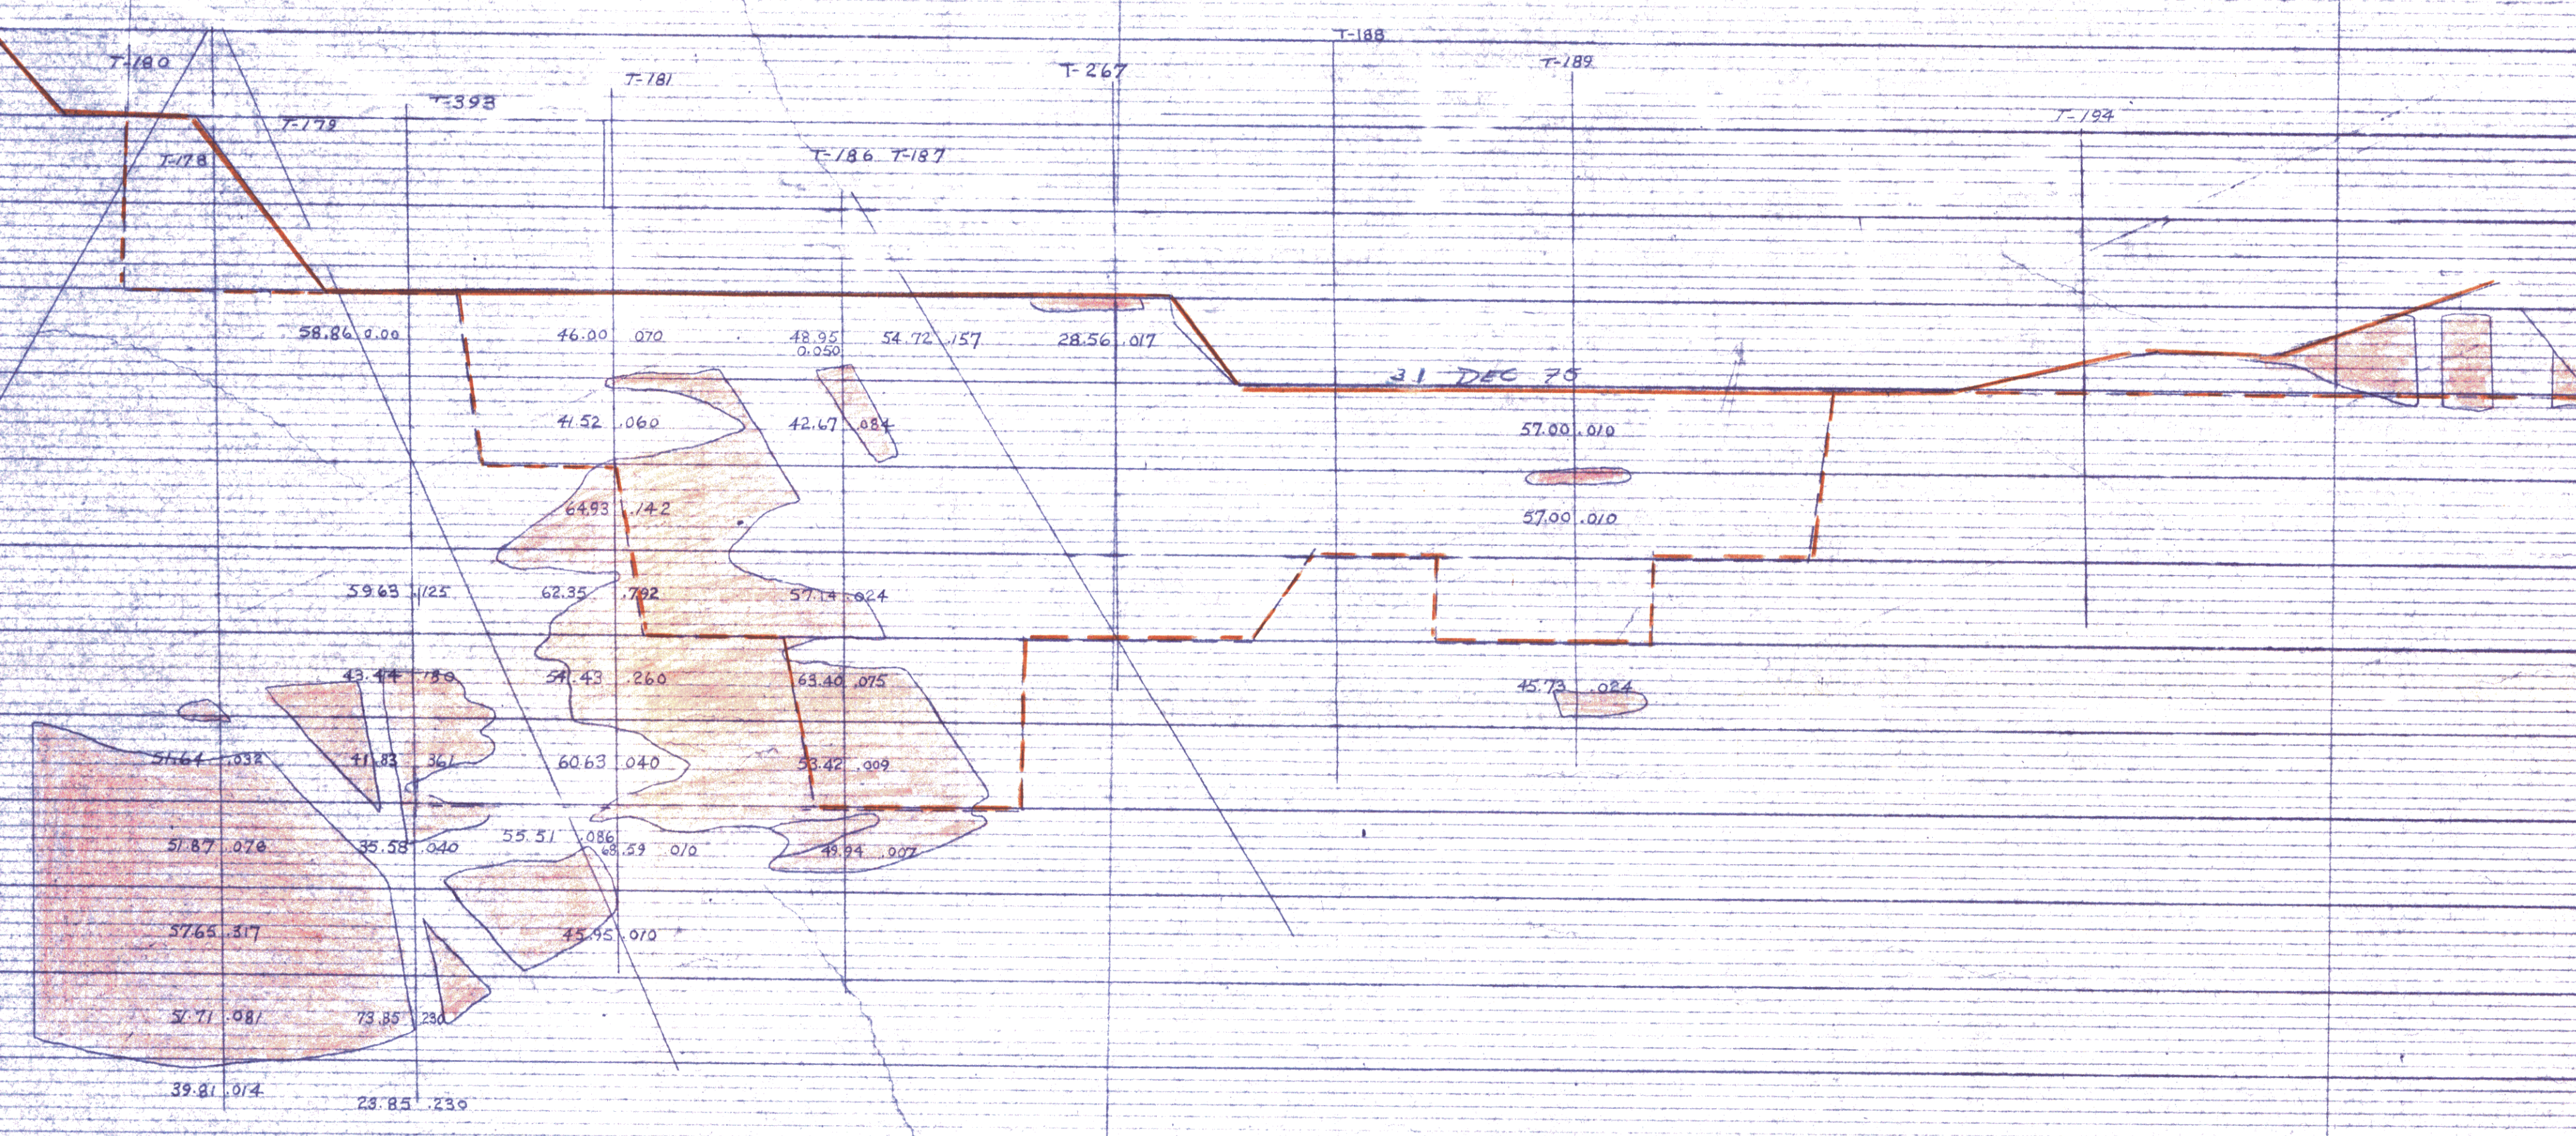

76251 MT
 36.1% Fe
 0.022% Cu
 10318 MT
 26.2% Fe
 0.04% Cu
 28341 MT
 57.9% Fe
 0.13% Cu
 39220 MT
 51.1% Fe
 0.11% Cu
 19518 MT
 48.2% Fe
 0.06% Cu
 25330 MT
 51.0% Fe
 0.01% Cu

SECTION TOTAL 209214 MT 44.3% Fe 0.06% Cu

WESFROB MINES LIMITED TABU, B. C.		Scale — 1 in = 50 ft.
ORE RESERVE SECTION — NUMBER	66	#2 ZONE
Date: DEC 1975	By:	

017440