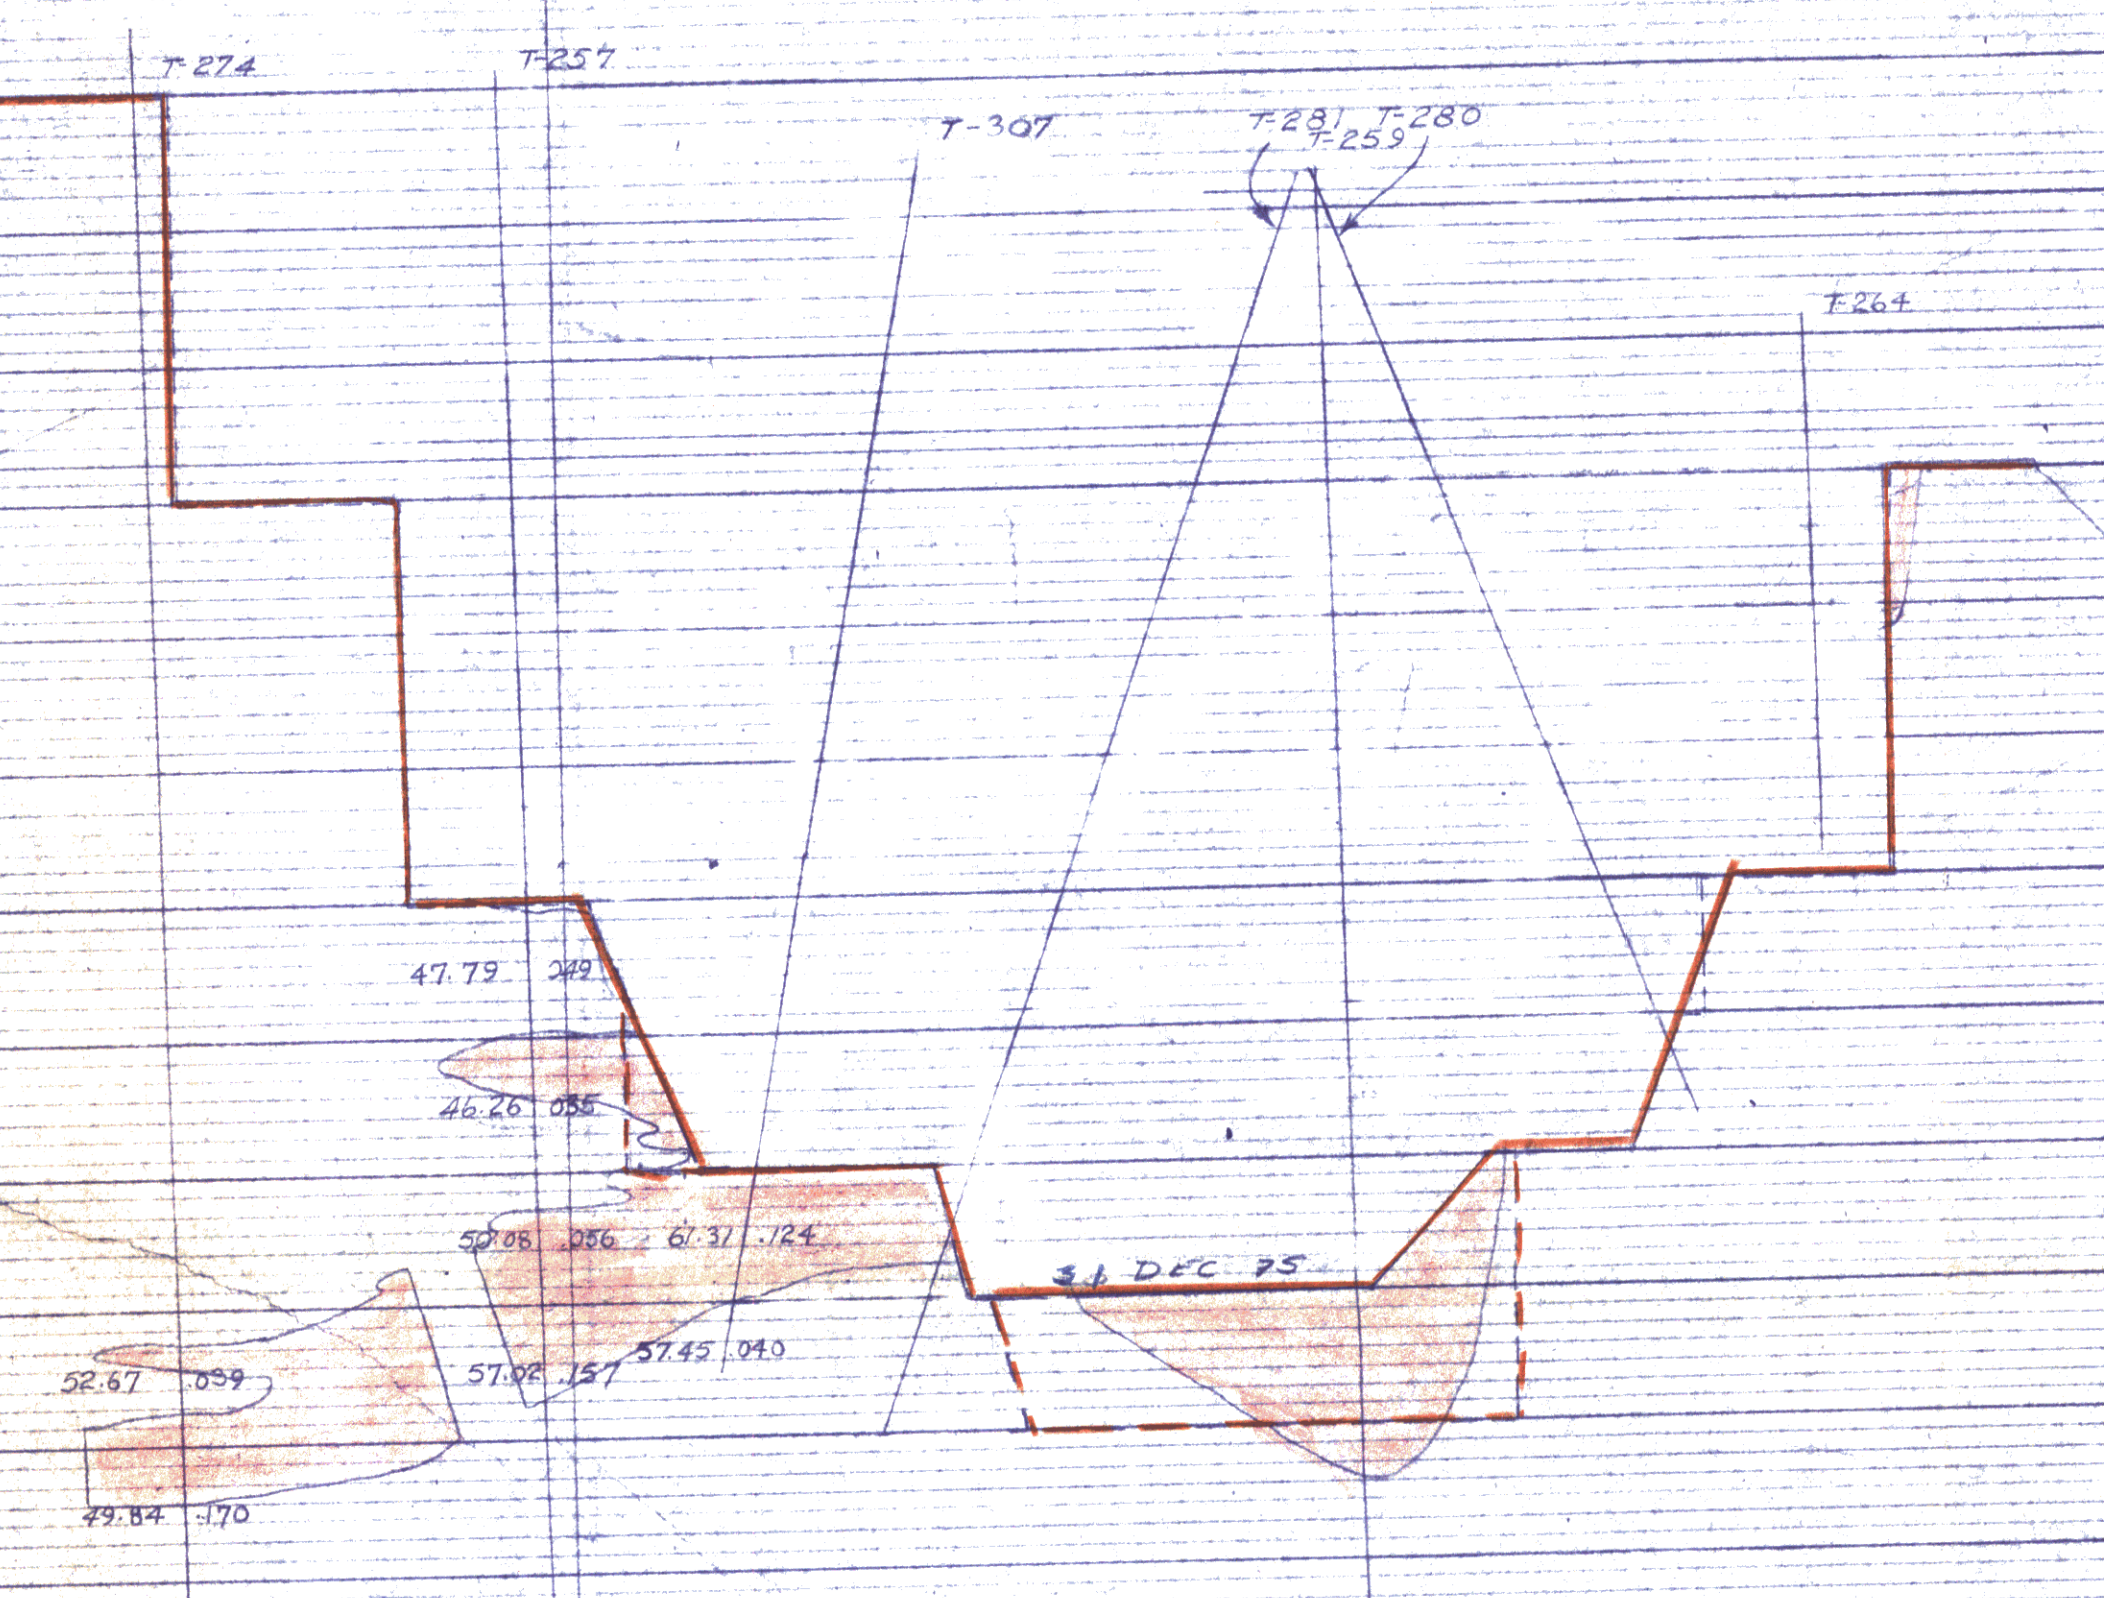

D.W. 23 OBSERV.

16530 MT
 54.7% Fe
 0.17% Cu
 28590 MT
 43.47% Fe
 0.04% Cu

SECTION TOTAL 45123 DMT 47.6% Fe 0.09% Cu

WESFROB MINES LIMITED TABU, B. C.		Scale — 1 in. = 50 ft.
ORE RESERVE SECTION — NUMBER Date: Dec 75	56 By:	2 ZONE