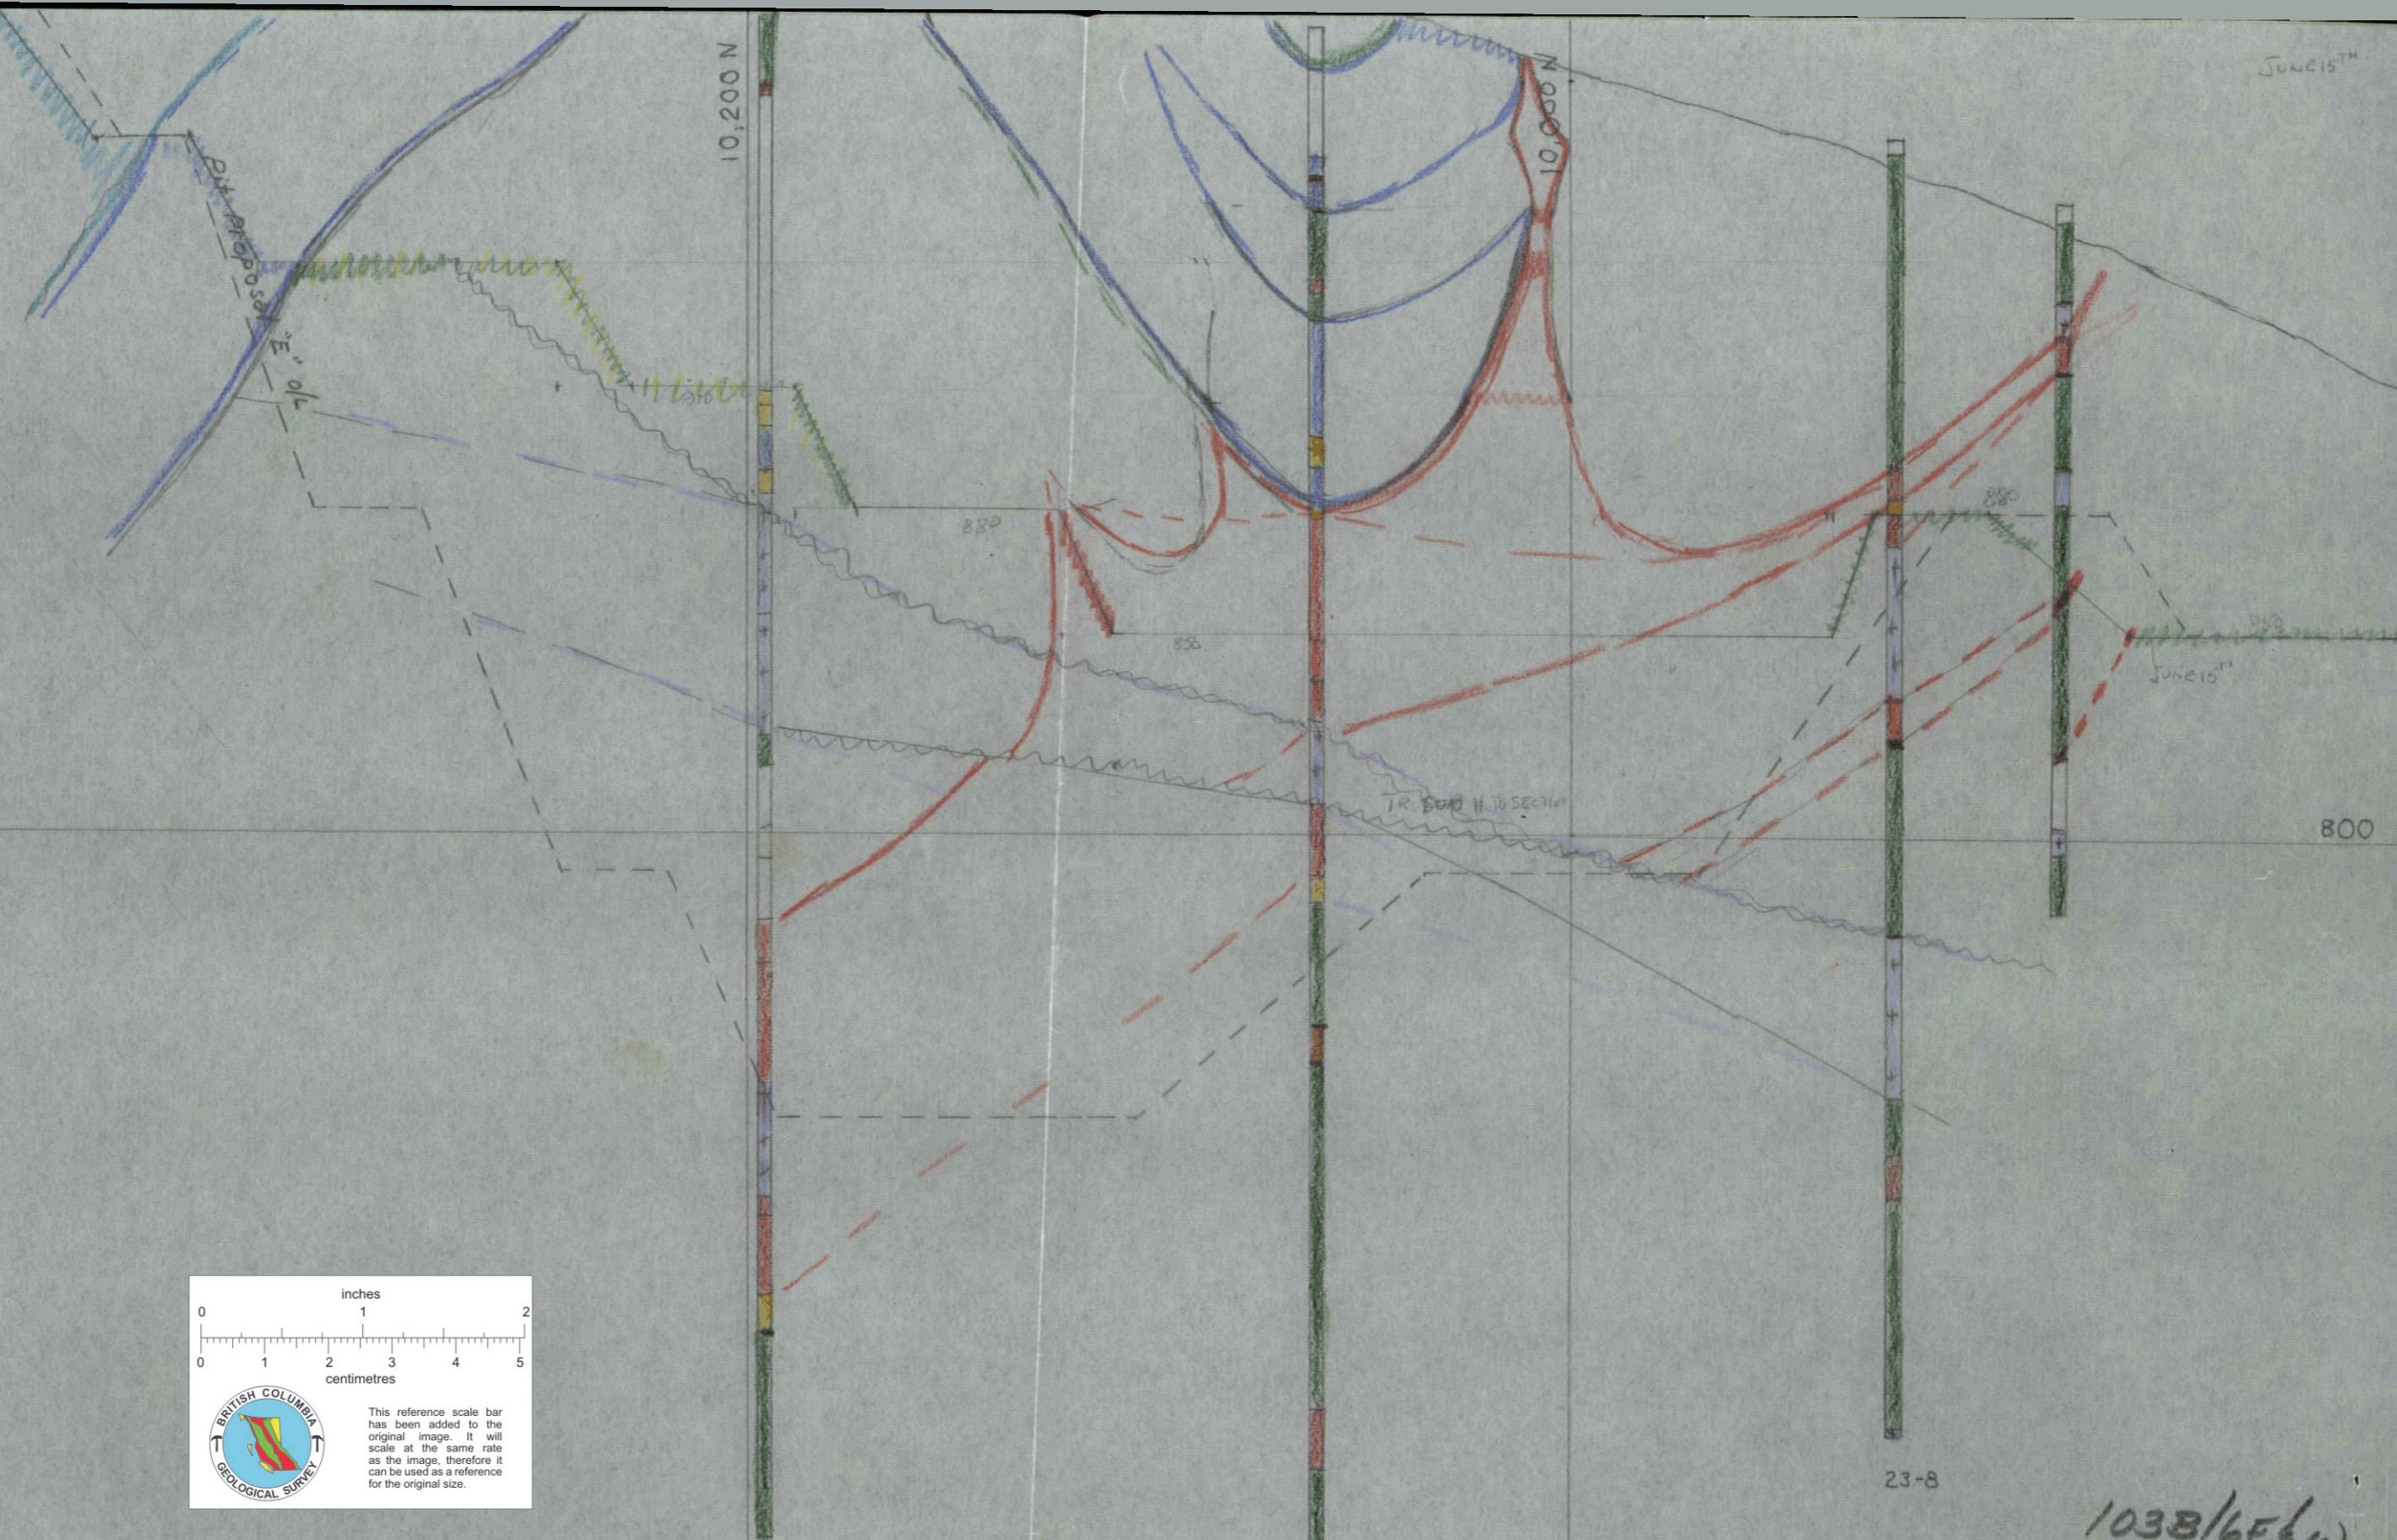

JUNE 15TH

10,400 N

10,200 N

10,000 N

inches
0 1 2

centimetres
0 1 2 3 4 5

This reference scale bar has been added to the original image. It will scale at the same rate as the image, therefore it can be used as a reference for the original size.

19-12

21-10

23-8

1038/6E6W
1038-26

LOOKING EAST 600

017328

JEDWAY IRON ORE LIMITED

TITLE VERT. SECTION

scale: 1 inch = 40 Feet

No. 10,000E