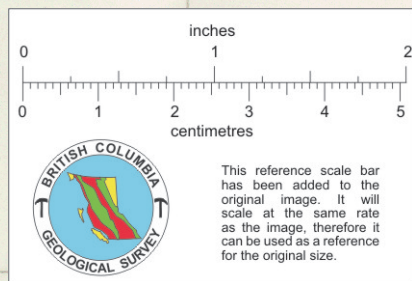

9800 E

10000 E

10200 E

17-8

19-10

23-12

25-14

800

JEDWAY IRON ORE LTD.

017324

Scale 1 inch = 40 feet Title: VERT. SECT.

No. 10,100 N