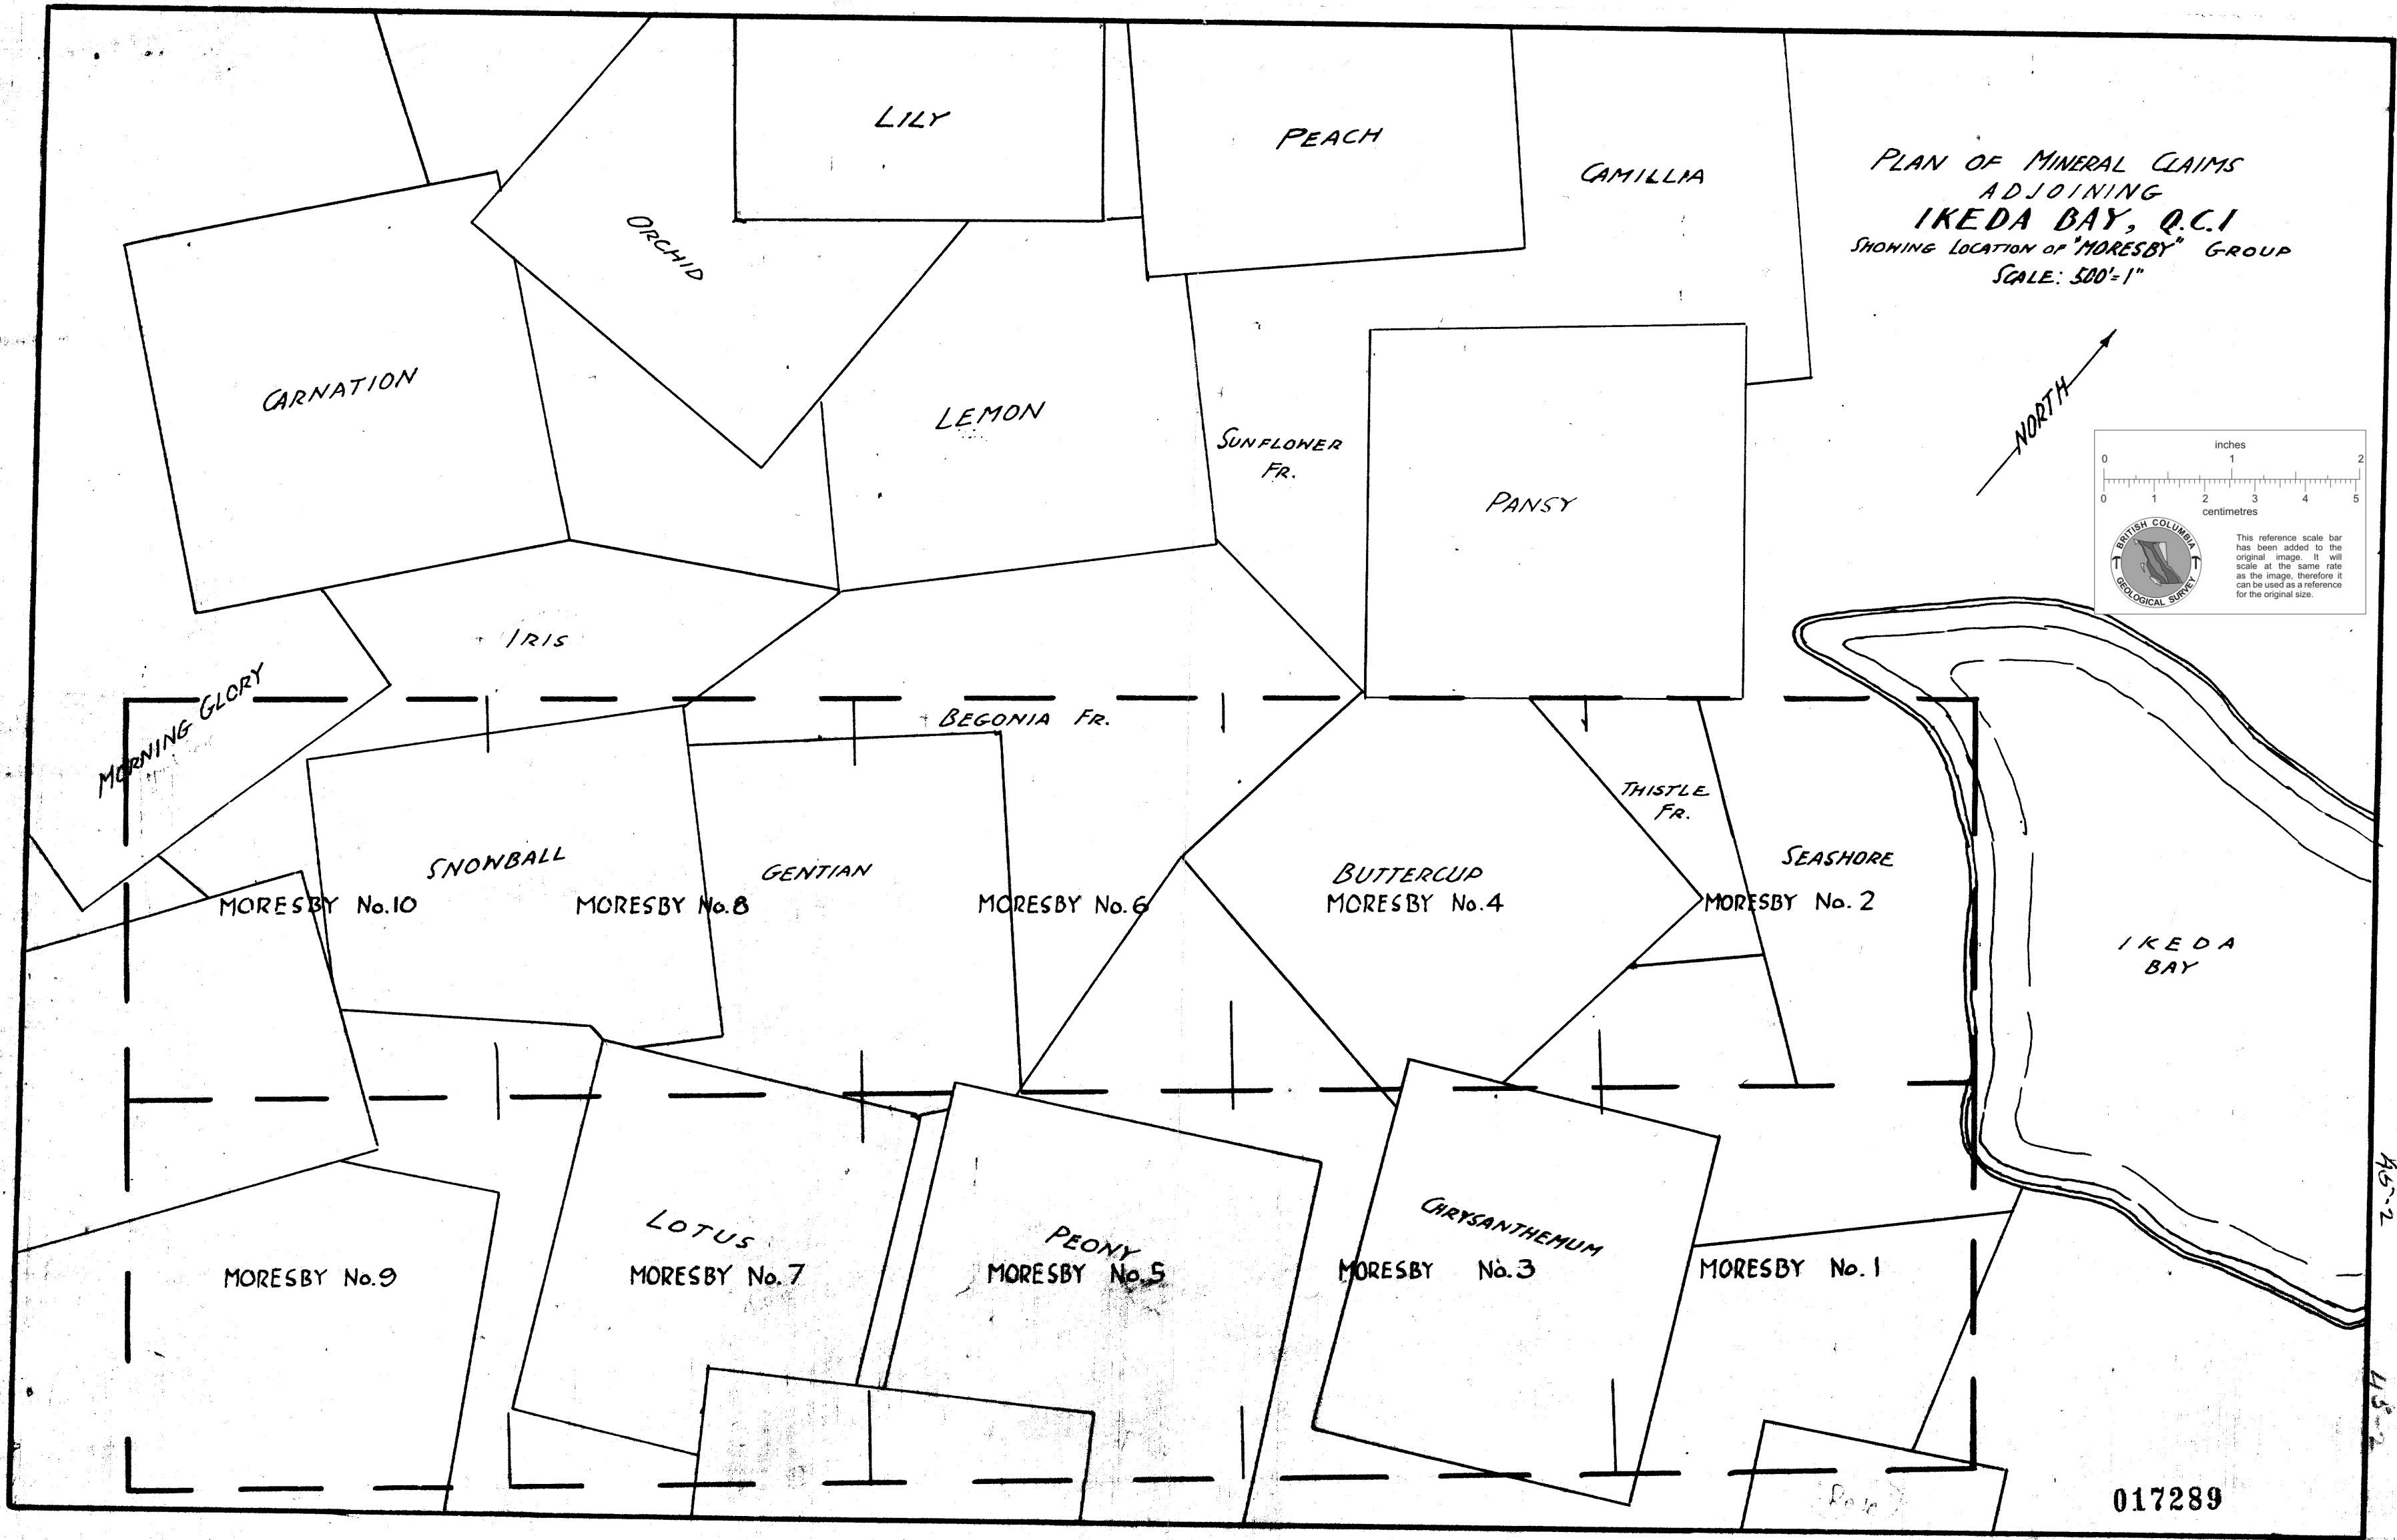

PLAN OF MINERAL CLAIMS
ADJOINING
IKEDA BAY, Q.C.I
SHOWING LOCATION OF "MORESBY" GROUP
SCALE: 500'-1"

017289

45-2
15-2