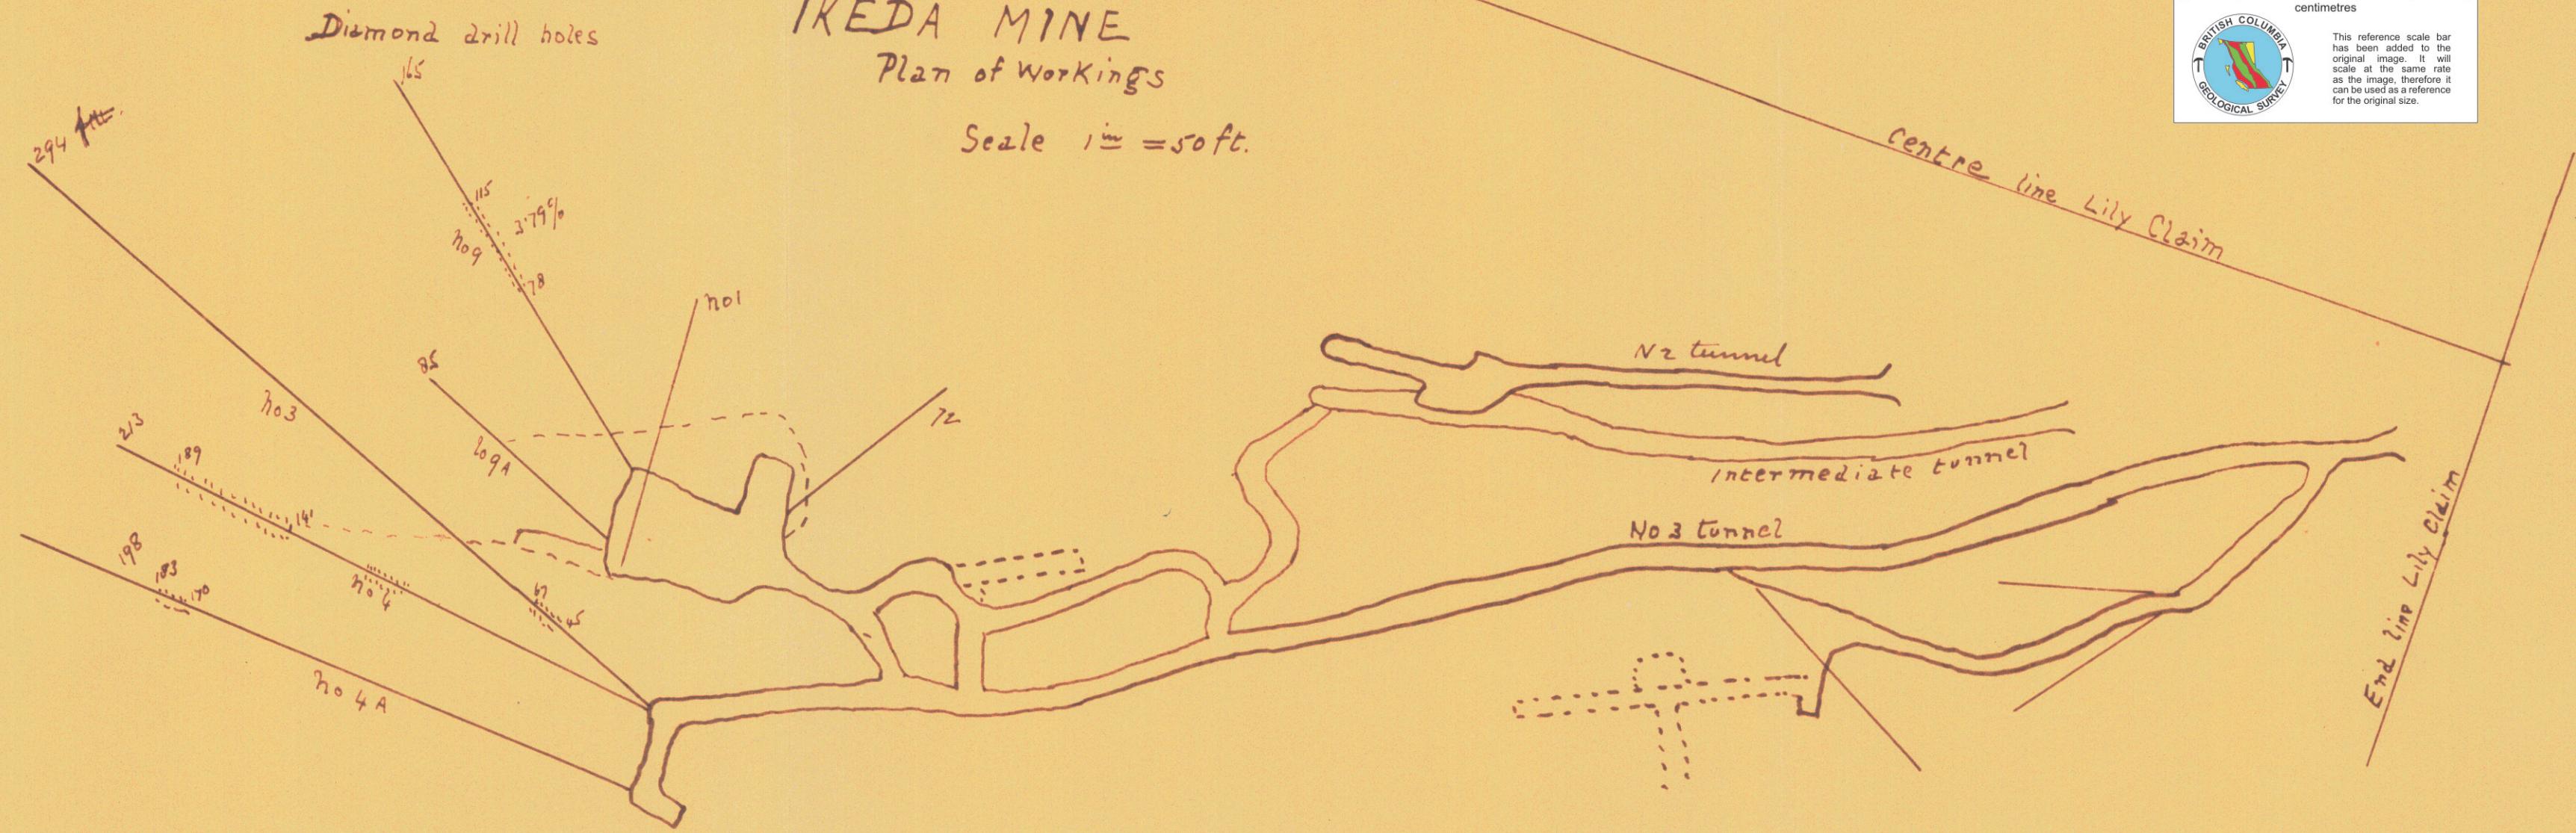

IKEDA MINE Plan of workings

Scale 1" = 50 ft.

017288