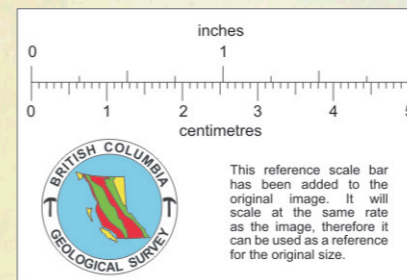

BURNABY ISLAND IRON

W

E

SCALES
HORIZ. 1" = 1000'
VERT. 1" = 500'
1" = 500'