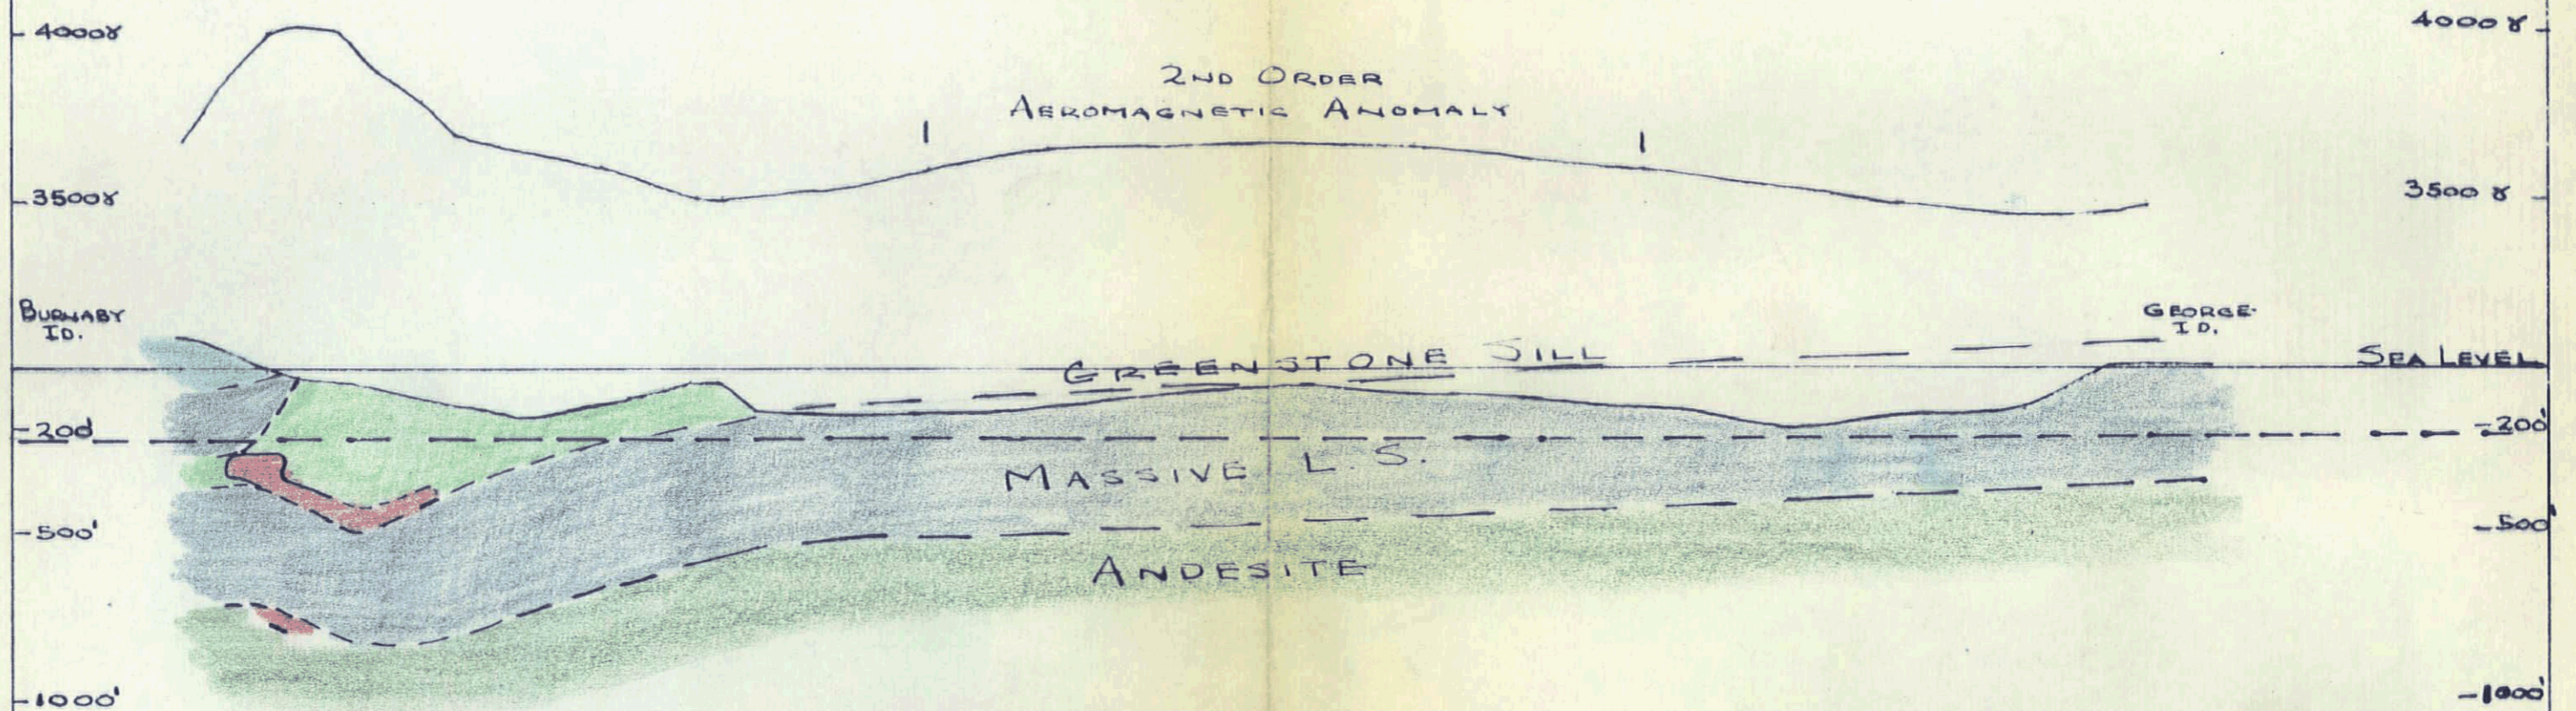

BURNABY ISLAND IRON

W

E

SCALES
HORIZ. 1" = 1000'
VERT. 1" = 500'
1" = 500'