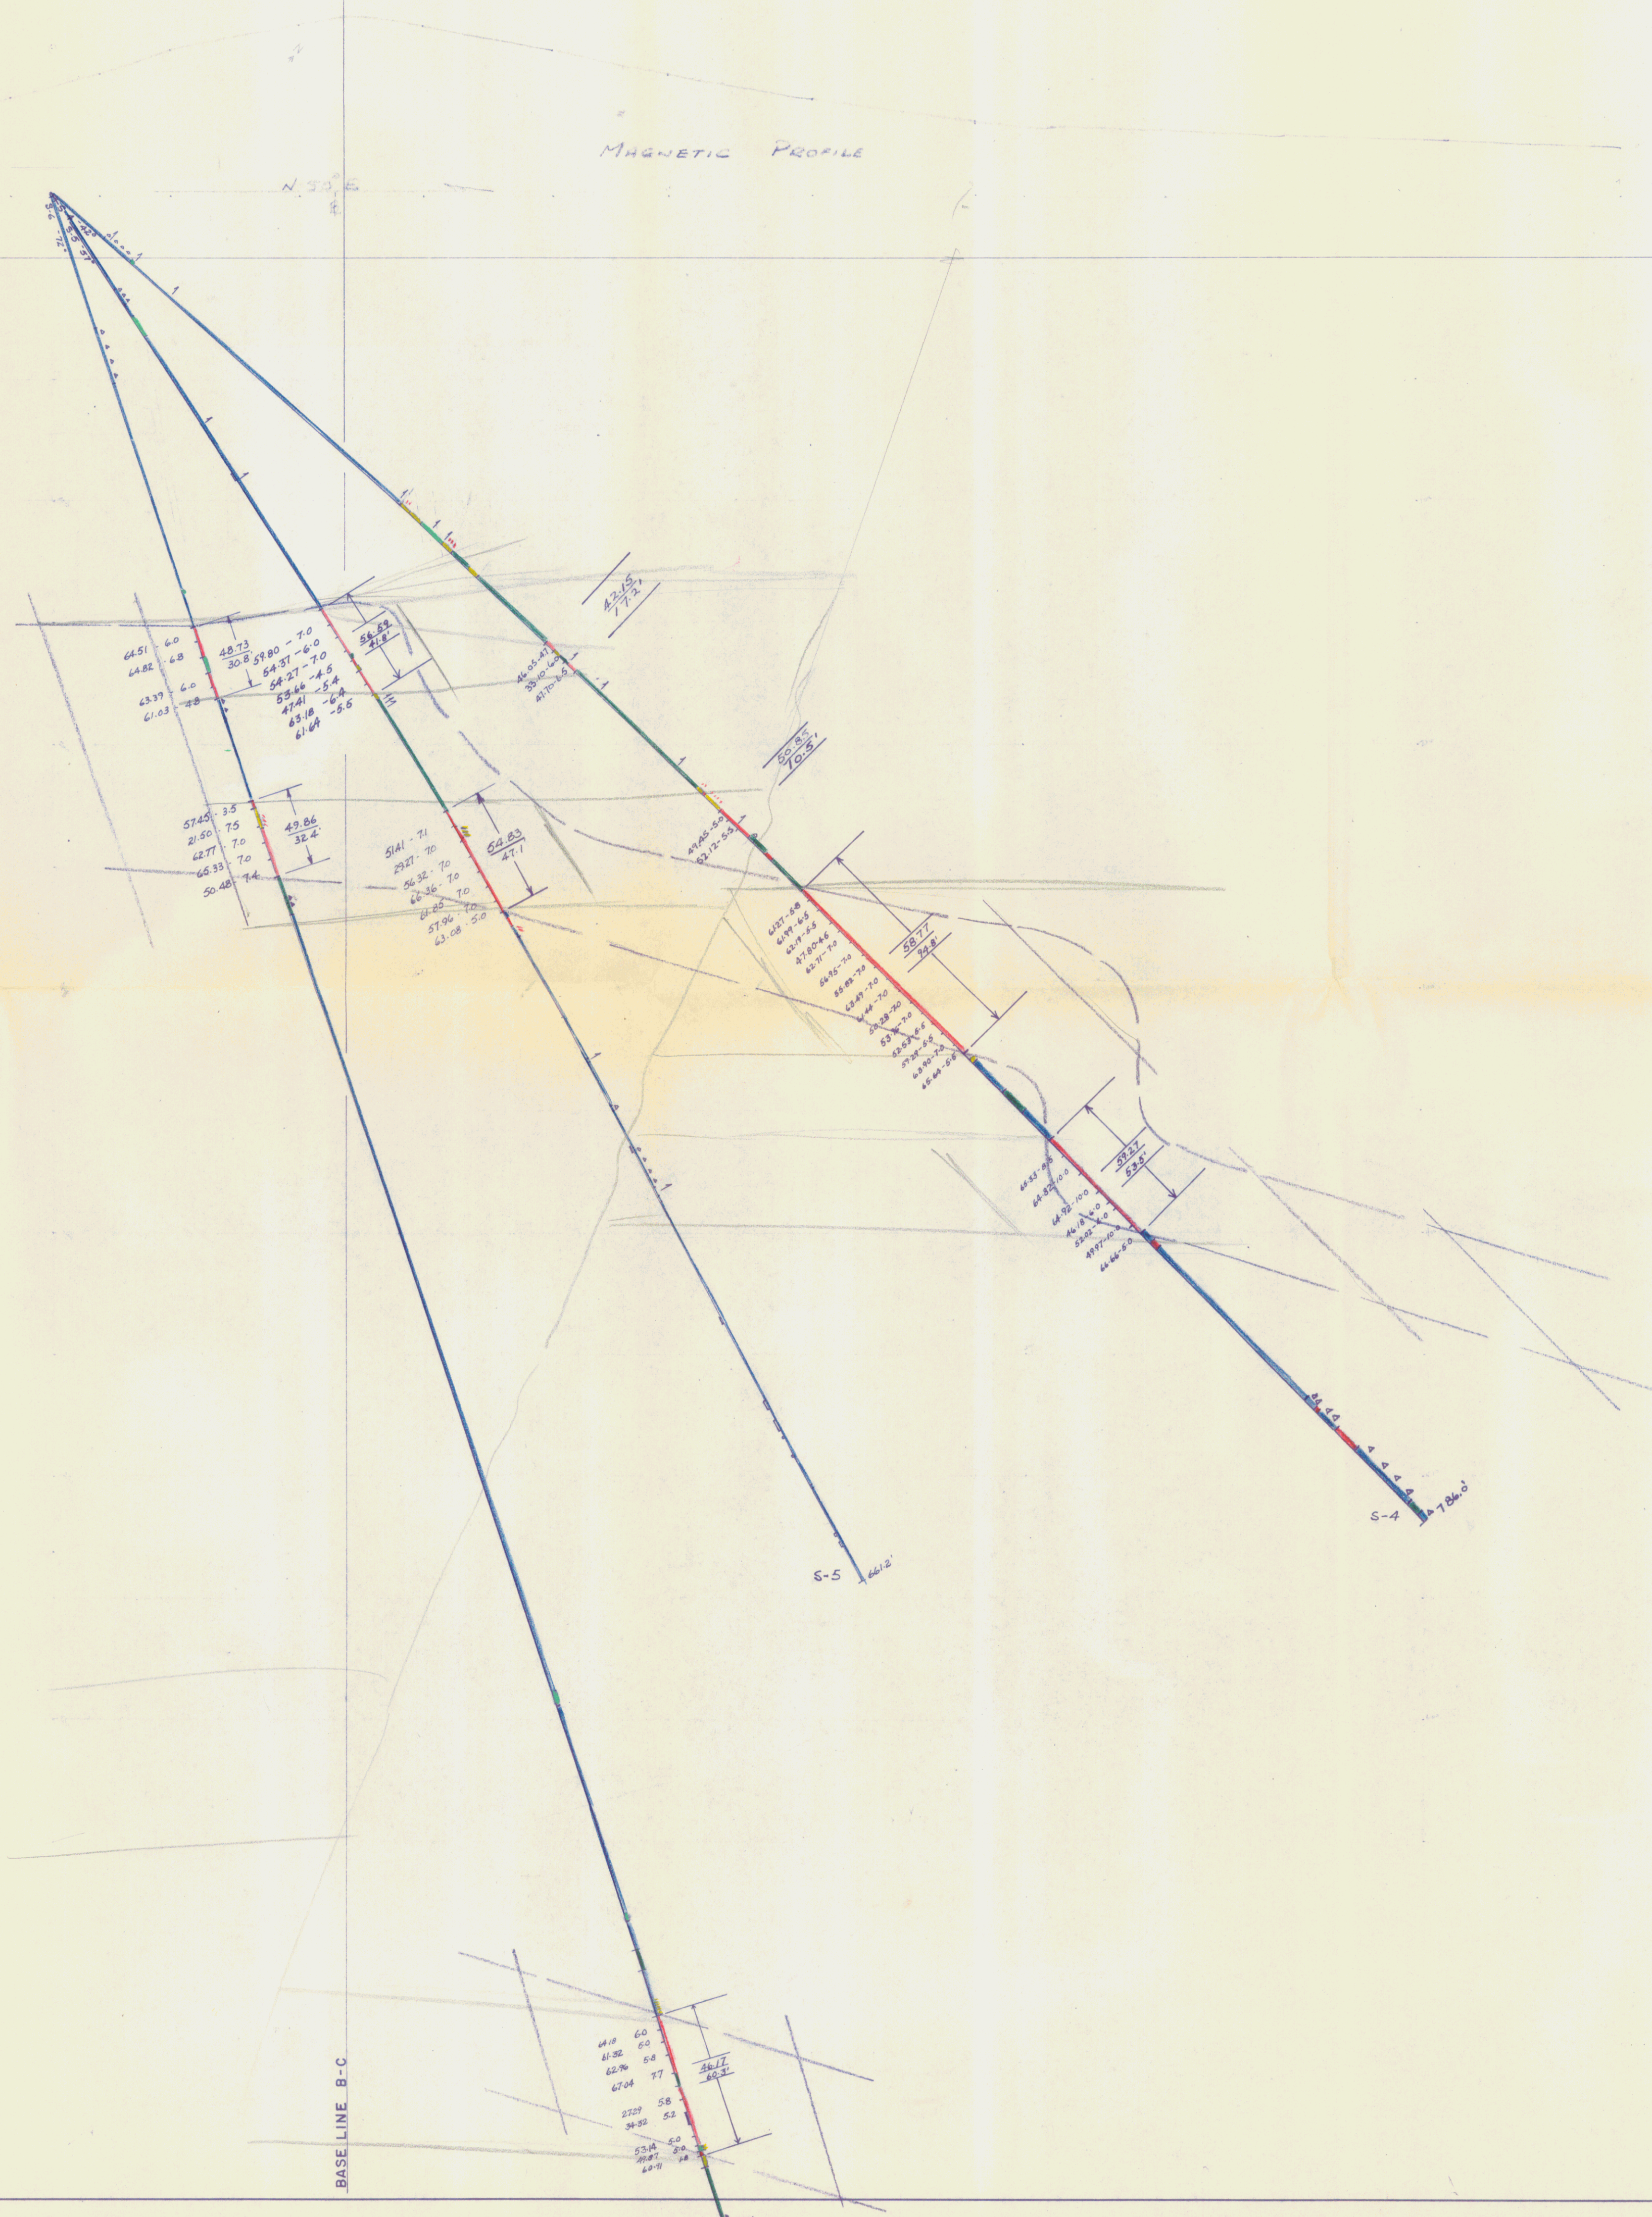

MAGNETIC PROFILE

0 SEA LEVEL

MASTODON-HIGHLAND BELL MINES LTD.
 JIB CLAIM GROUP Q.C. IS.
 VERTICAL X-SECTION
16 NORTH
 SCALE 1" = 40' MARCH 1963

017158