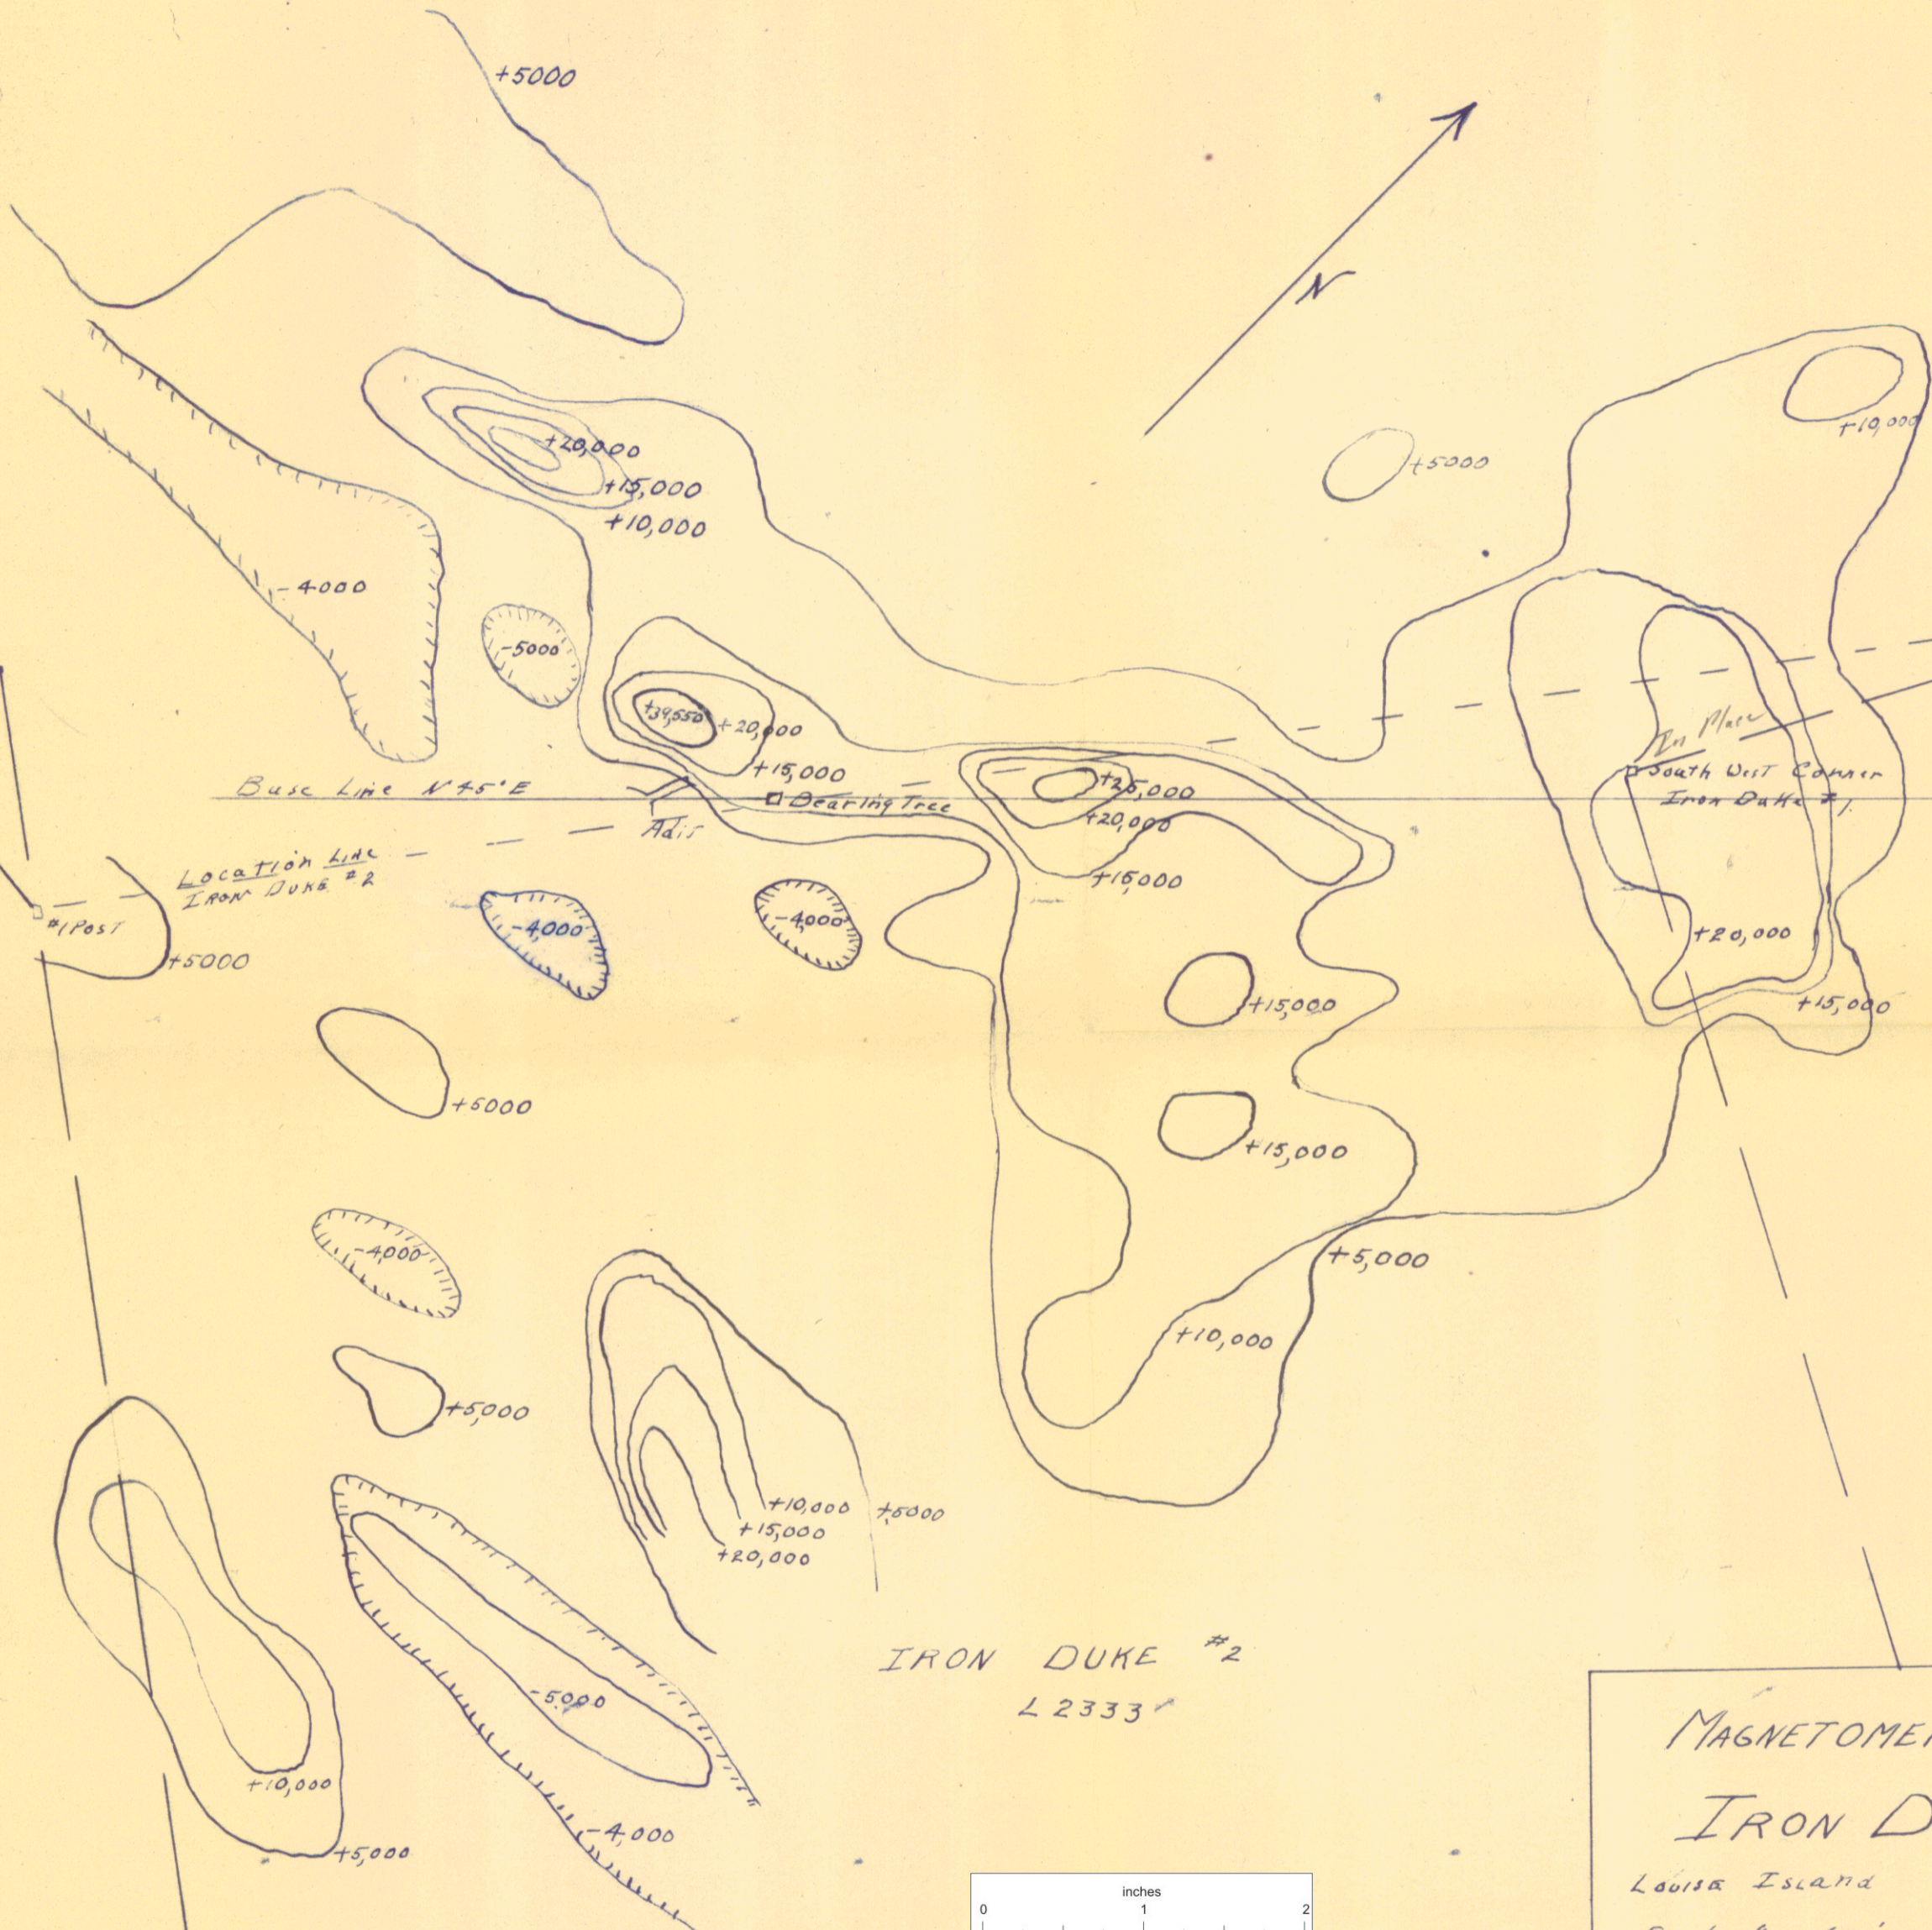

IRON
DUKE
FR.
L 2340

MINERAL
SPRING
L 2339

IRON DUKE #2
L 2333

IRON DUKE #1
L 2332

MAGNETOMETER SURVEY
 IRON DUKE CLAIMS
 LOUISA ISLAND PRINCE RUPERT M.D.
 Scale 1" = 60' Sept 1959
 Sharpe A. Background 1790 = 51,200 G
 W. D. D. D.

017136