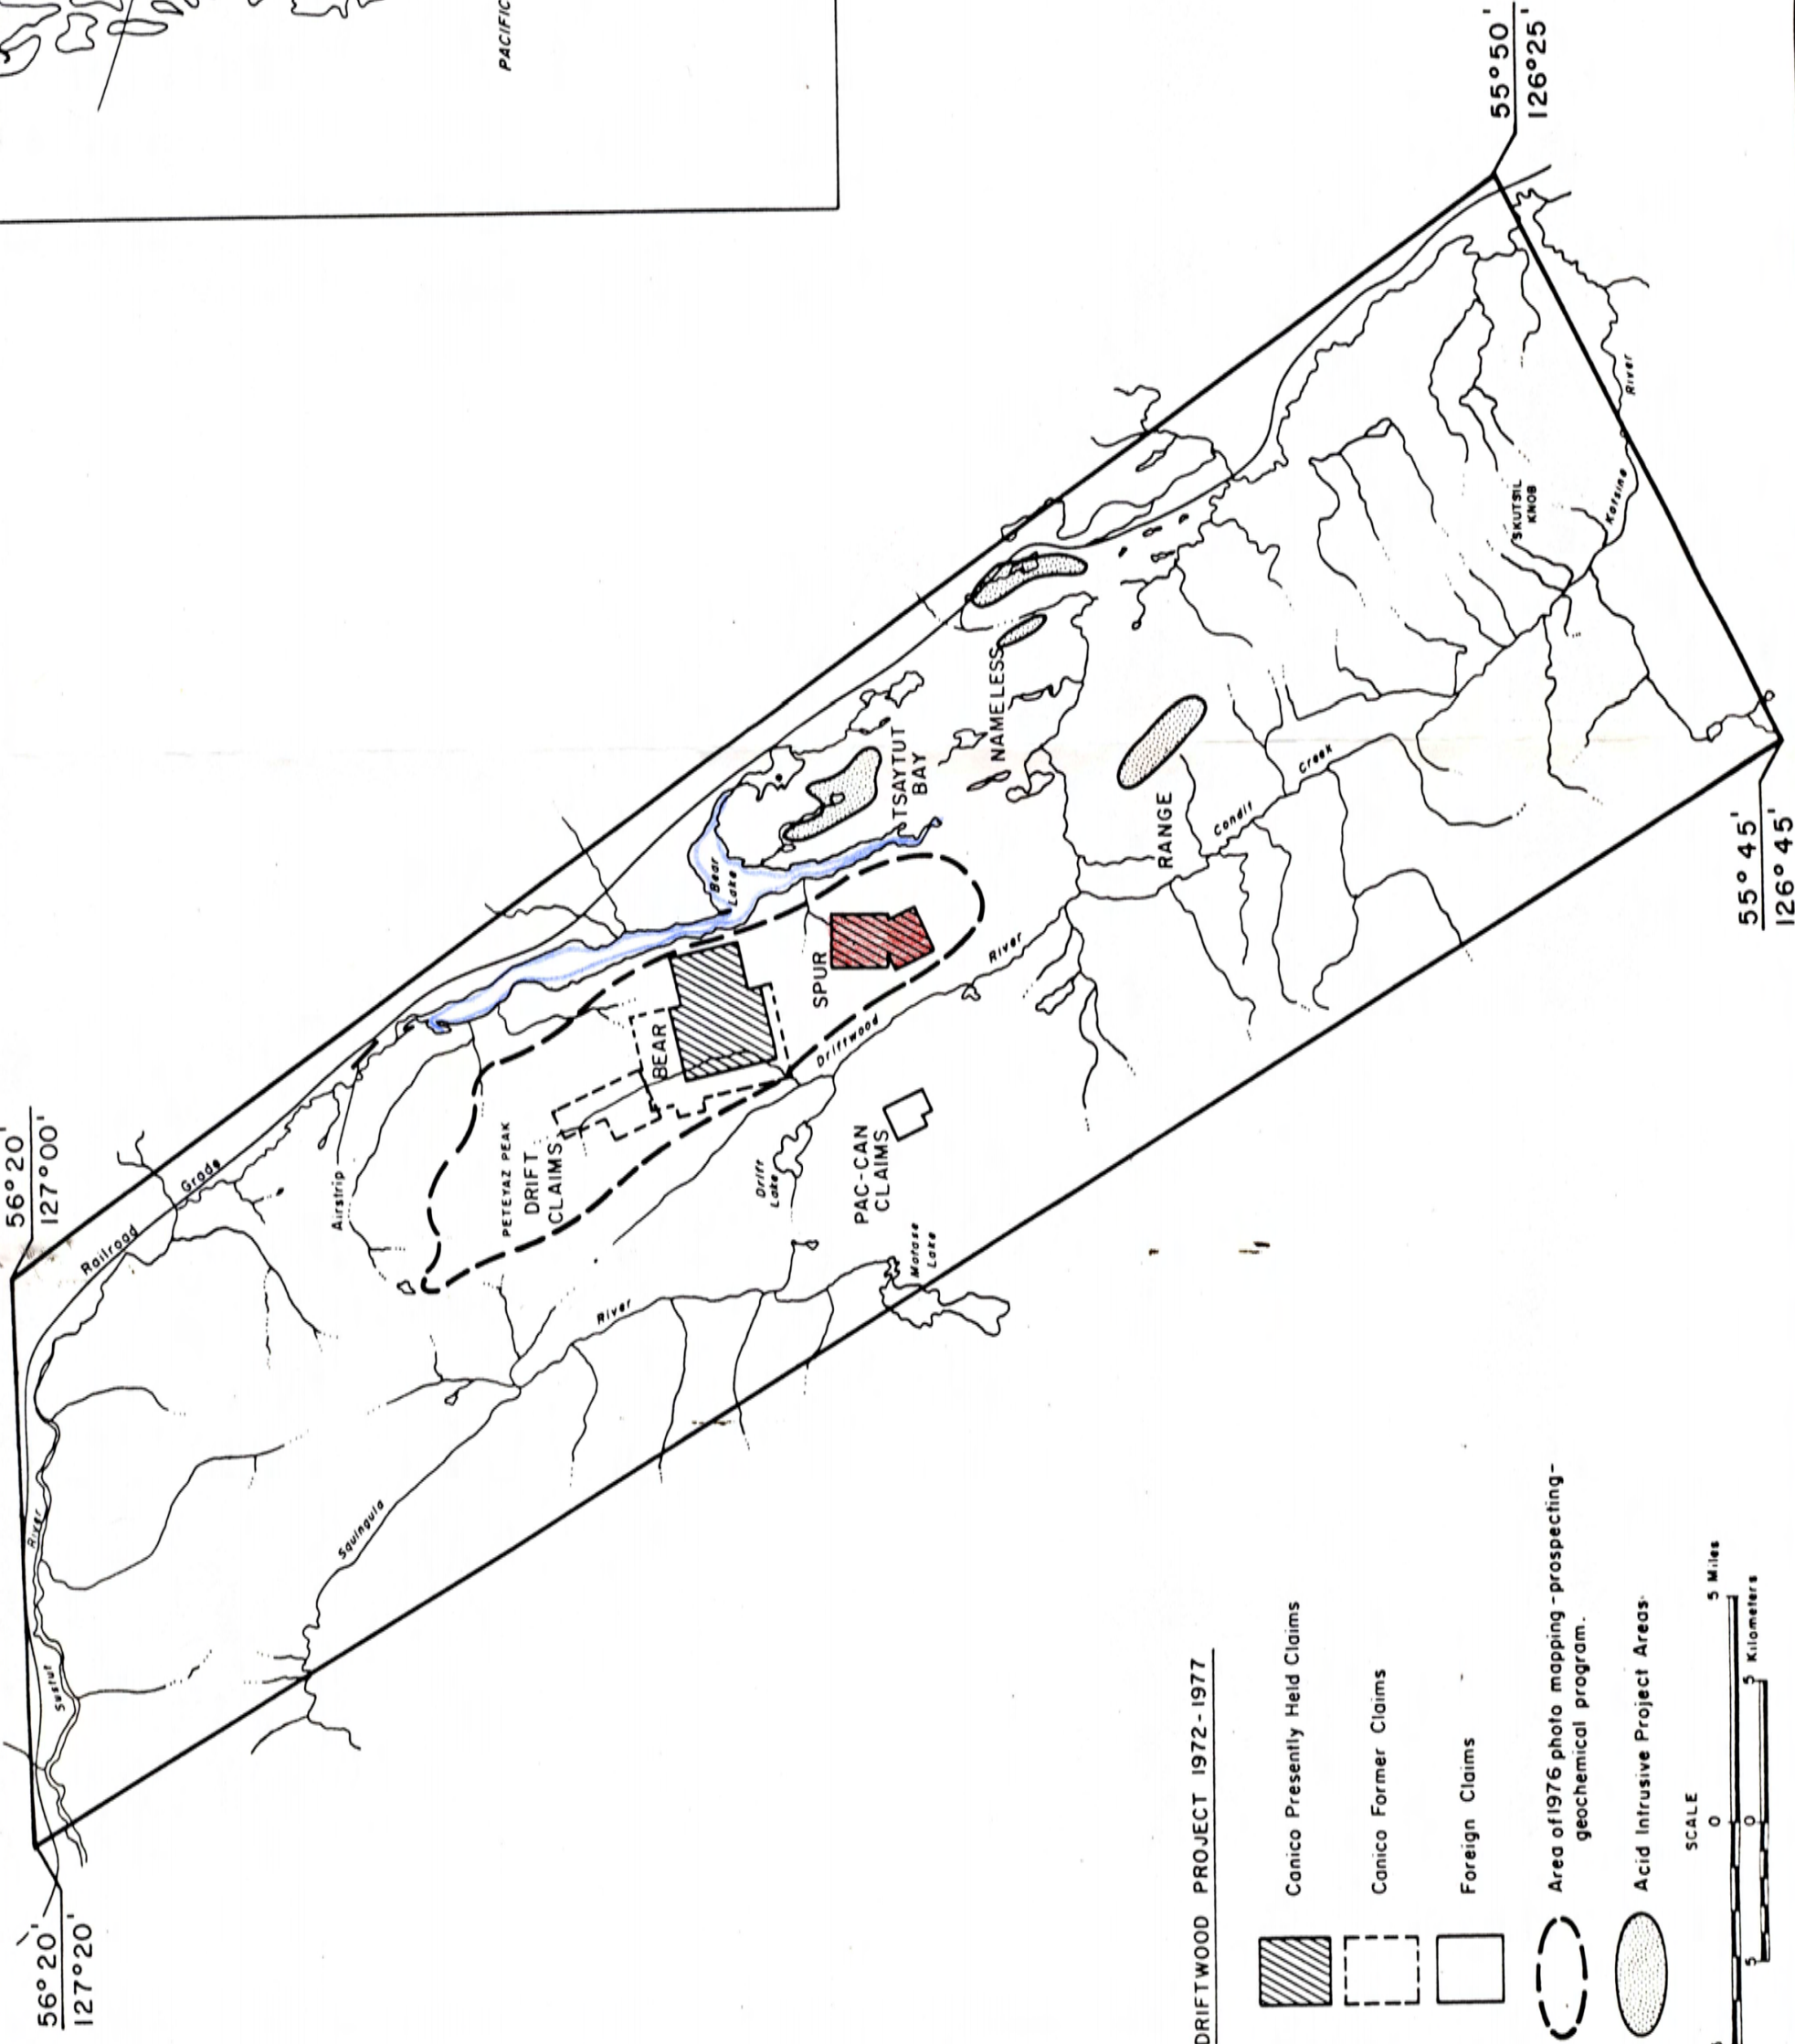

Canadian Nickel Co. Ltd.  
**LOCATION MAP**  
 Driftwood Project Area  
 Omineca Mining Division  
**016726**

**DRIFTWOOD PROJECT 1972-1977**

-  Canico Presently Held Claims
-  Canico Former Claims
-  Foreign Claims
-  Area of 1976 photo mapping - prospecting-geochemical program.
-  Acid Intrusive Project Areas