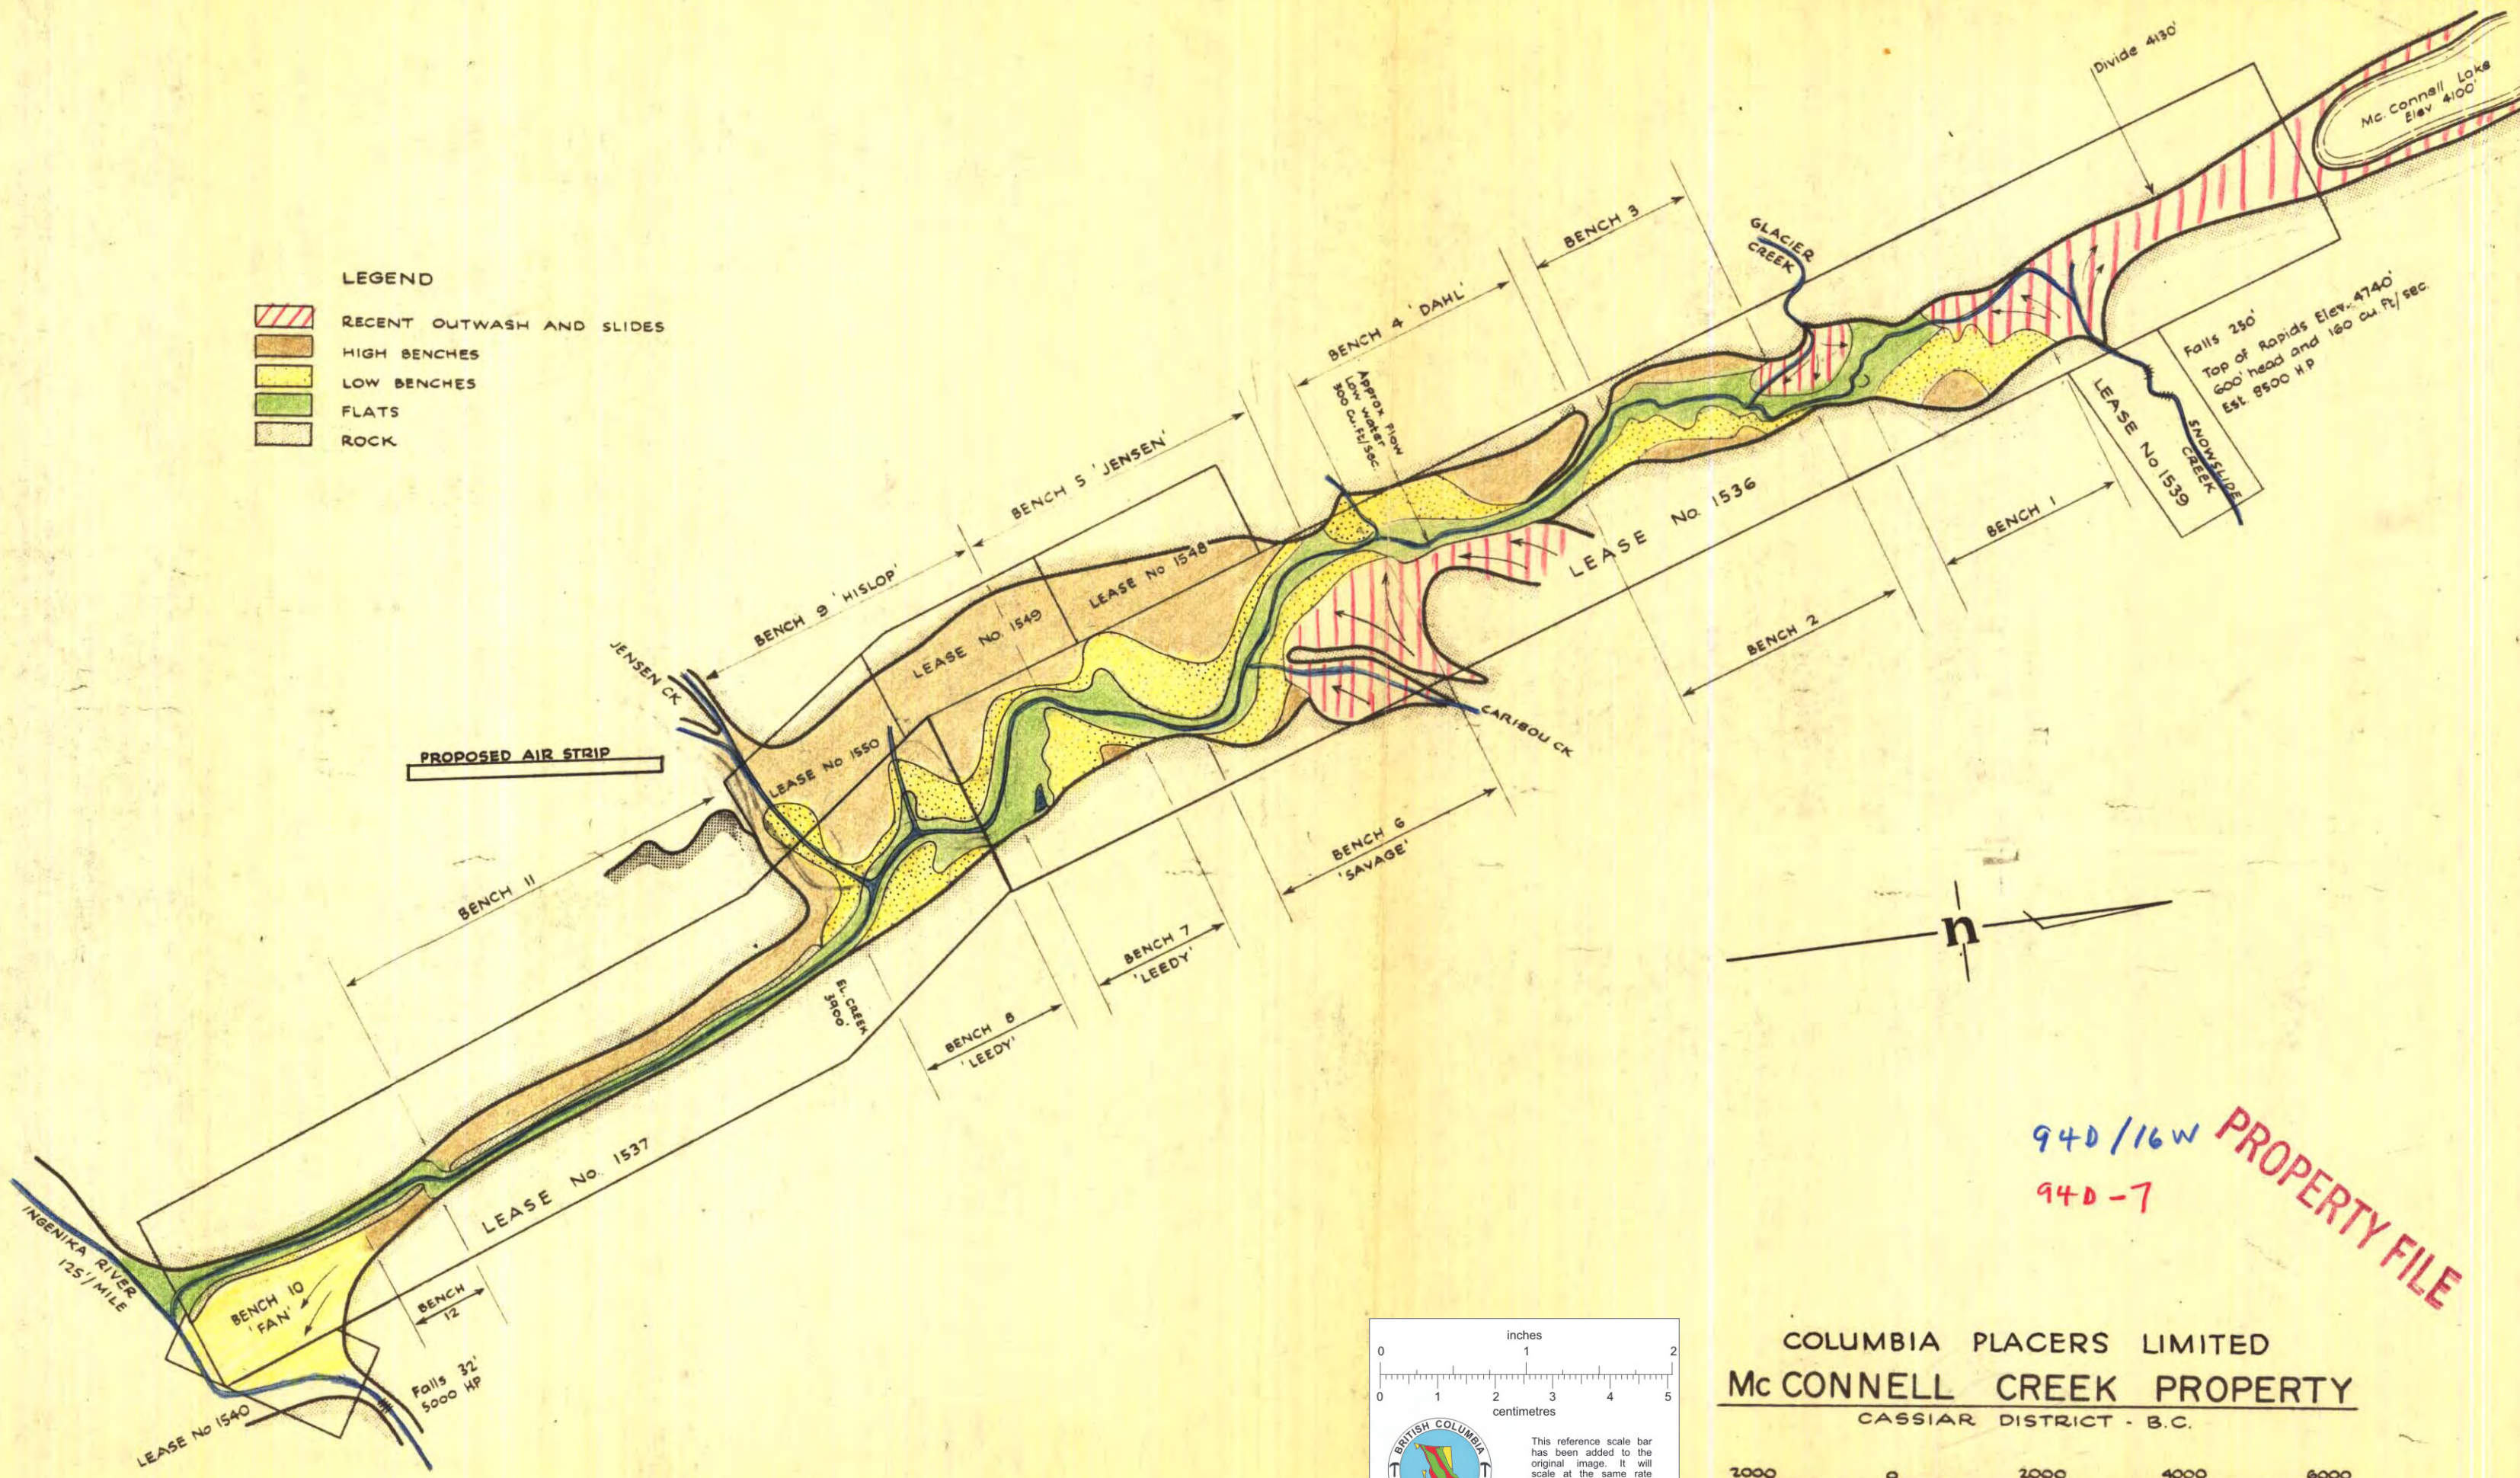

- LEGEND**
-  RECENT OUTWASH AND SLIDES
  -  HIGH BENCHES
  -  LOW BENCHES
  -  FLATS
  -  ROCK

940/16W  
940-7  
**PROPERTY FILE**

**COLUMBIA PLACERS LIMITED**  
**McCONNELL CREEK PROPERTY**  
CASSIAR DISTRICT - B.C.

July 6/65  
G.L. Hollister  
**016678**