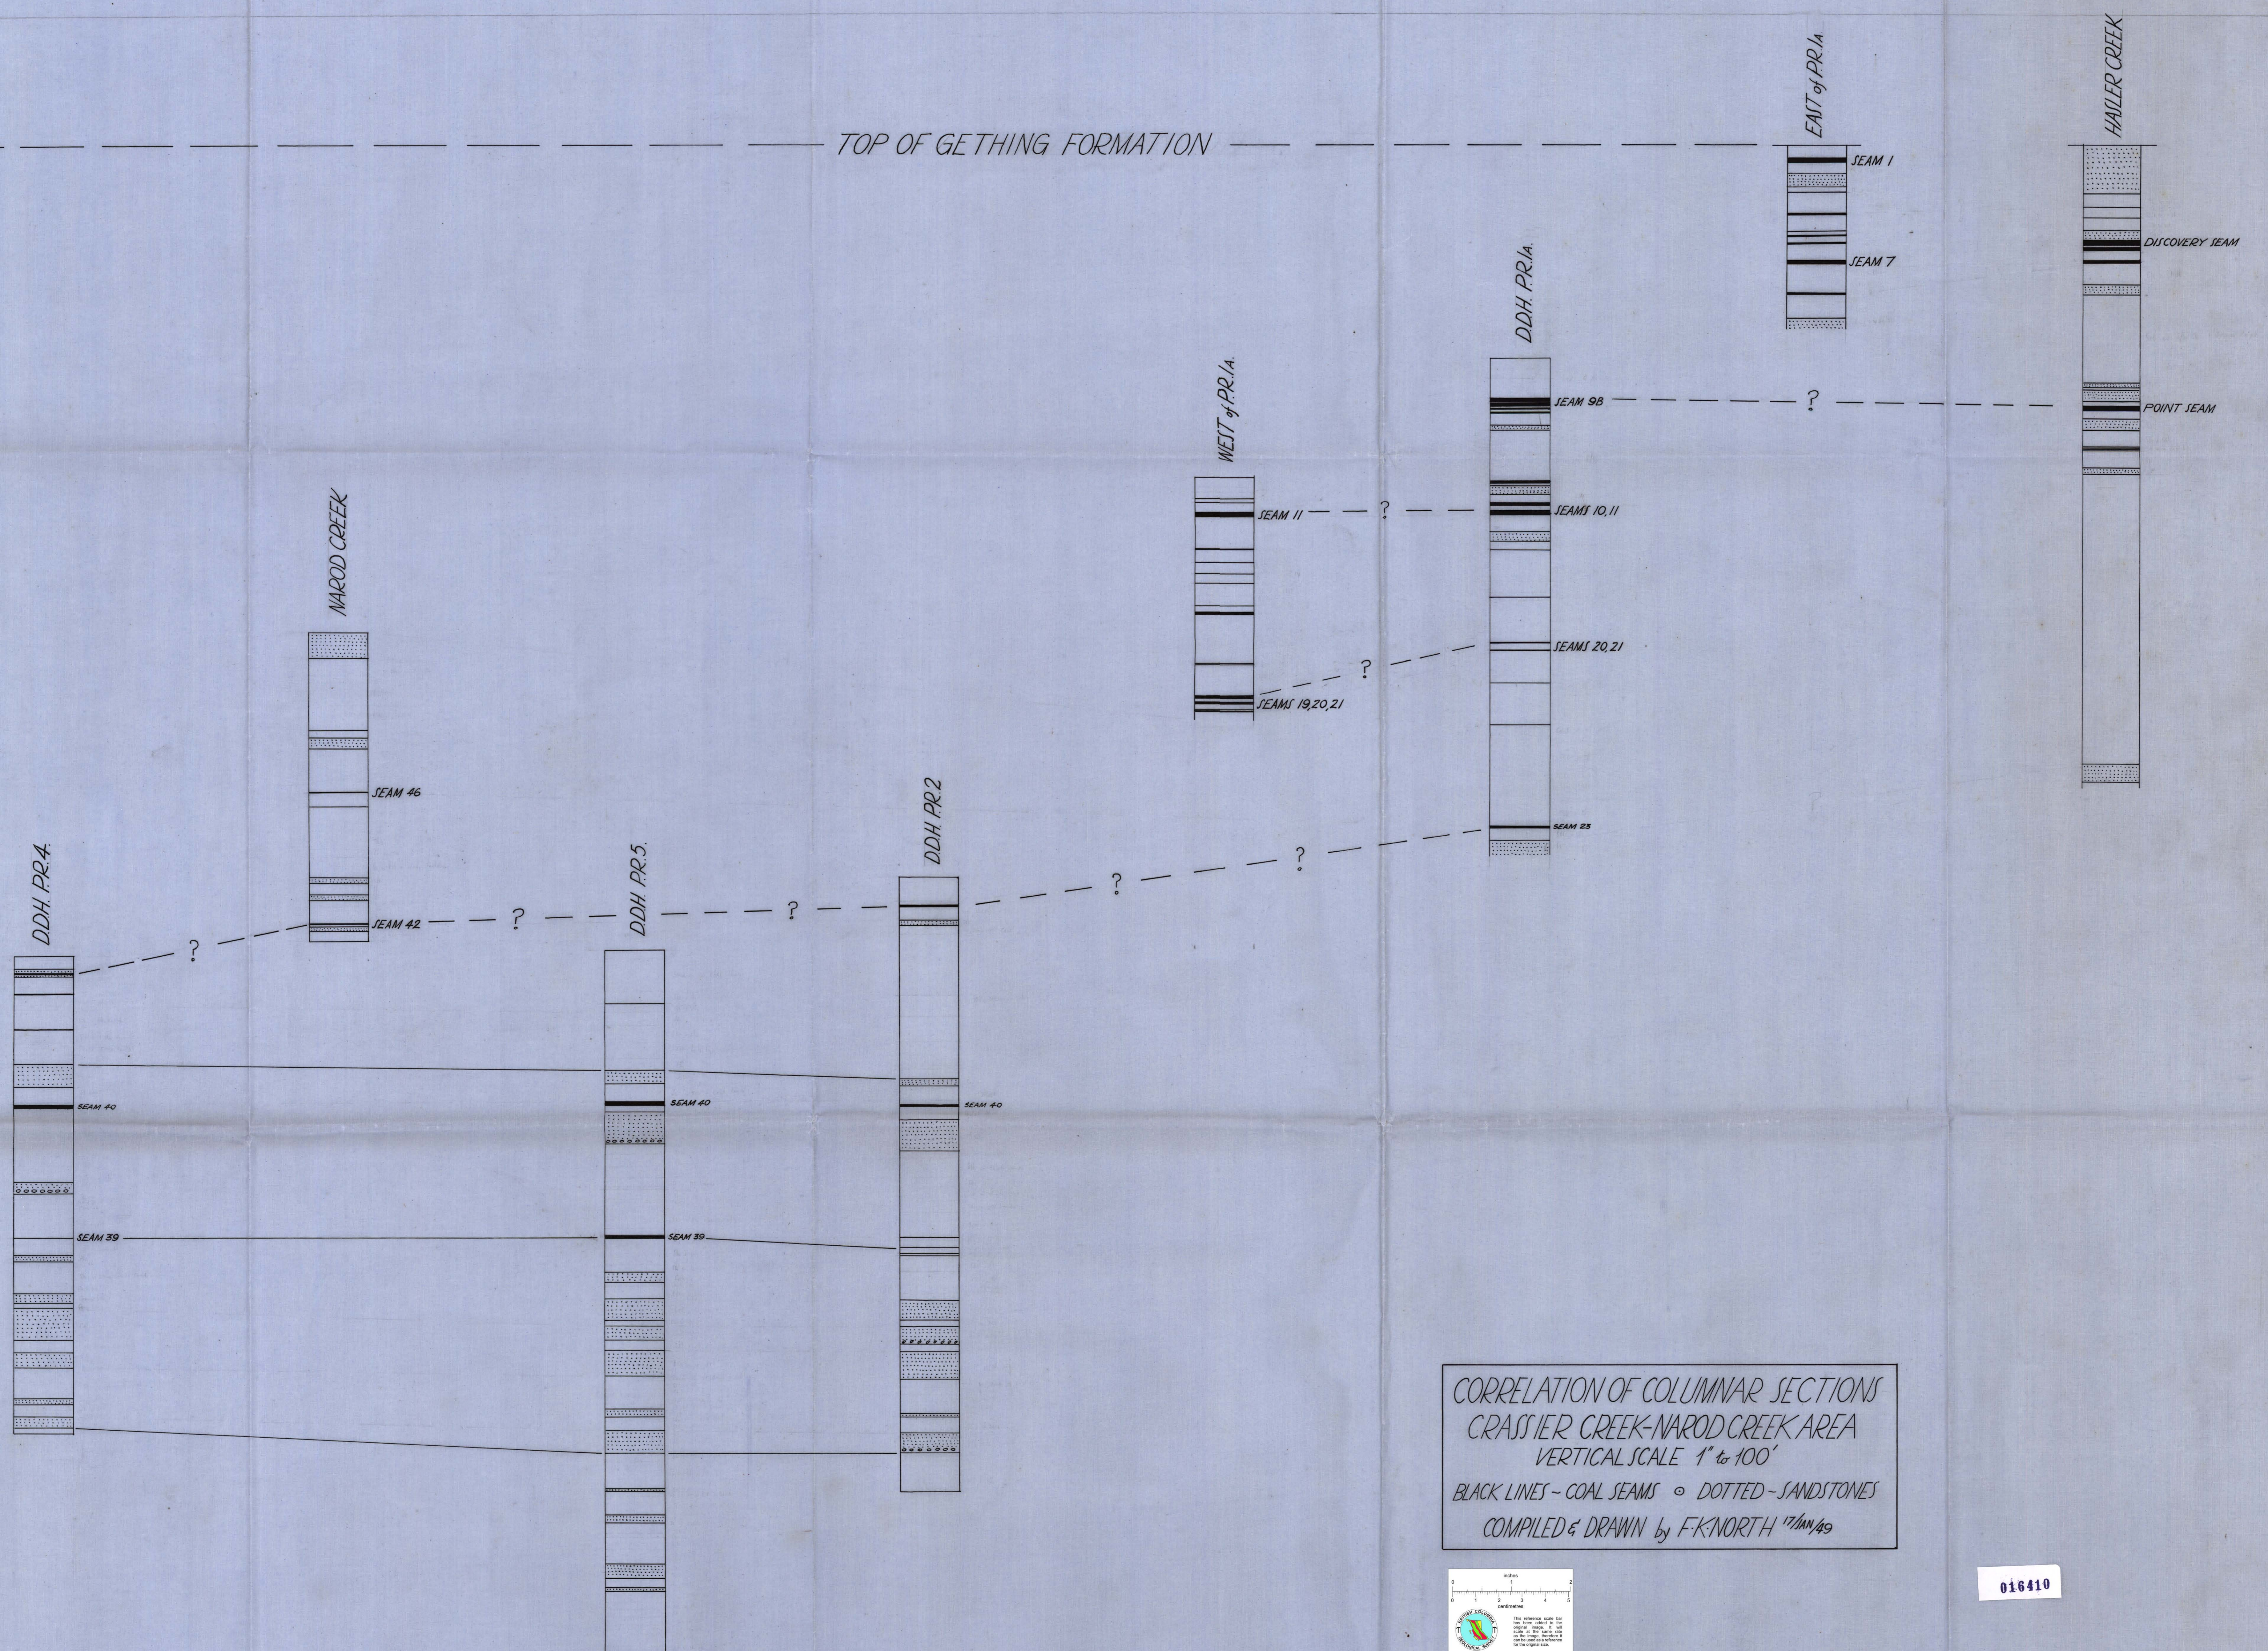

TOP OF GETTING FORMATION

CORRELATION OF COLUMNAR SECTIONS
CRASSIER CREEK-NAROD CREEK AREA
VERTICAL SCALE 1" to 100'
BLACK LINES - COAL SEAMS o DOTTED - SANDSTONES
COMPILED & DRAWN by FK-NORTH 17/11/49

016410