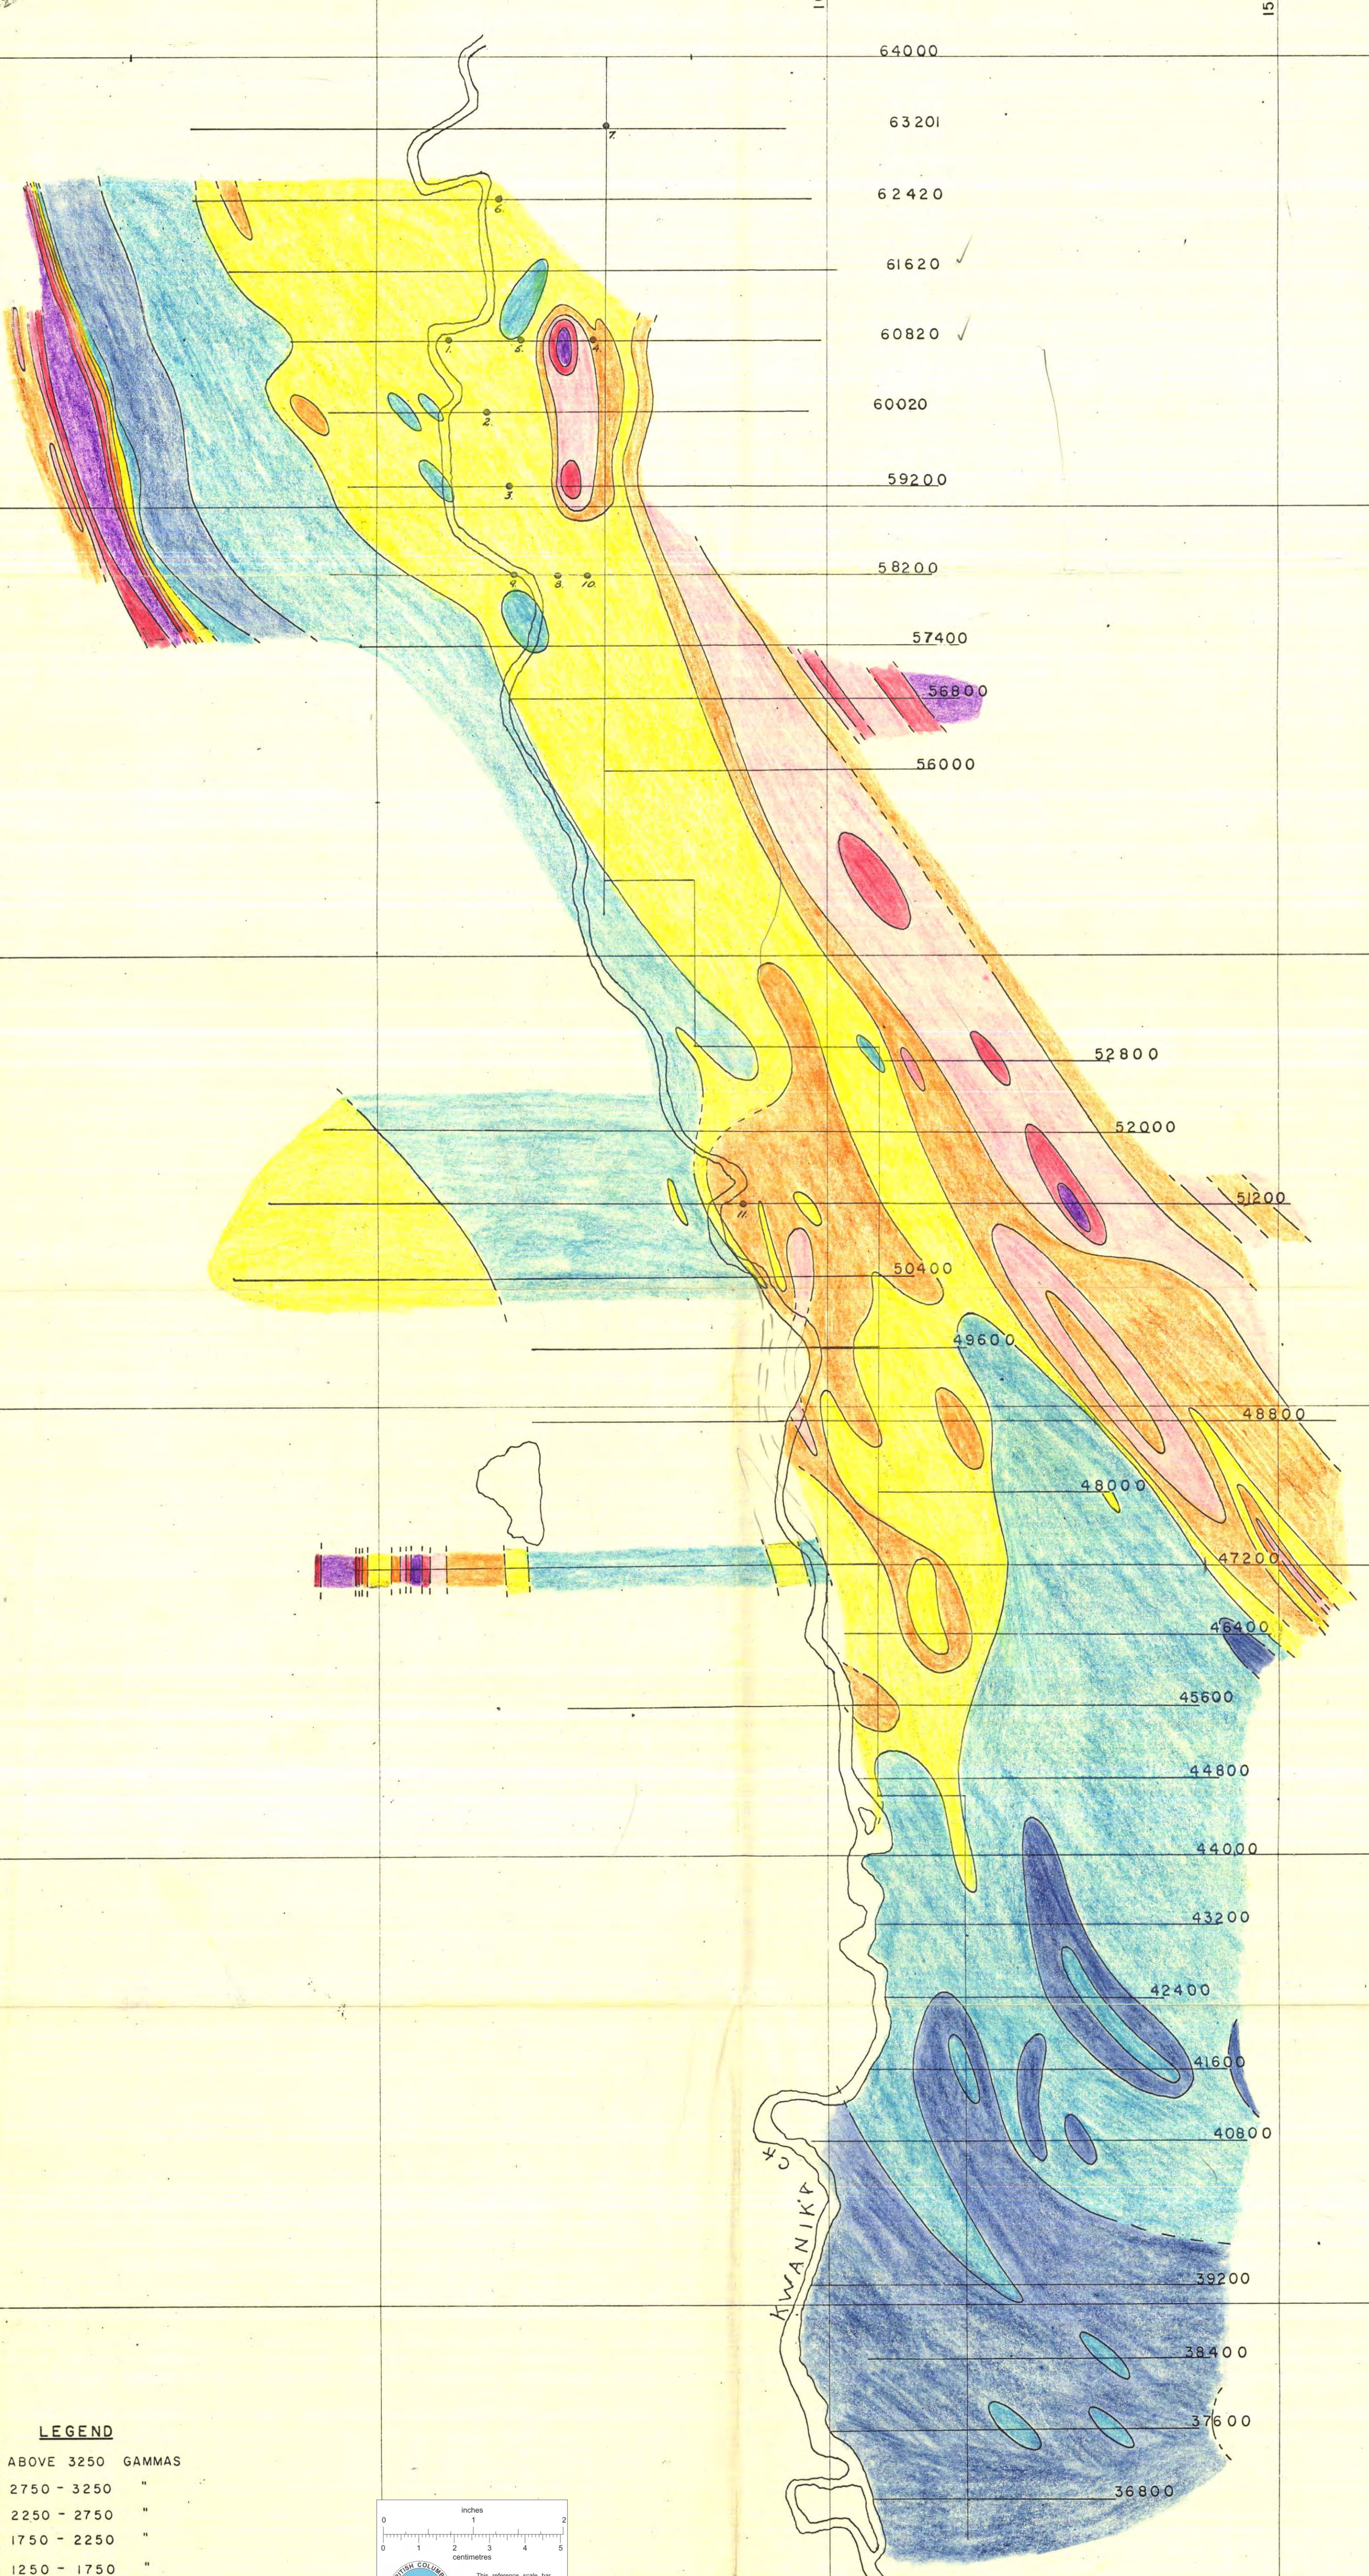

55000  
45000  
59000

5000

10000

15000

**LEGEND**

- ABOVE 3250 GAMMAS
- 2750 - 3250 "
- 2250 - 2750 "
- 1750 - 2250 "
- 1250 - 1750 "
- 750 - 1250 "
- BELOW 750 "

DRAWN DH	SCALE 1" = 1000'	CANADIAN EXPLORATION	MAGNETOMETER
TRACED	DATE OCT. 12/66	HOGAN V- 88	FILE No. 93-N-11/6
APPROVED			