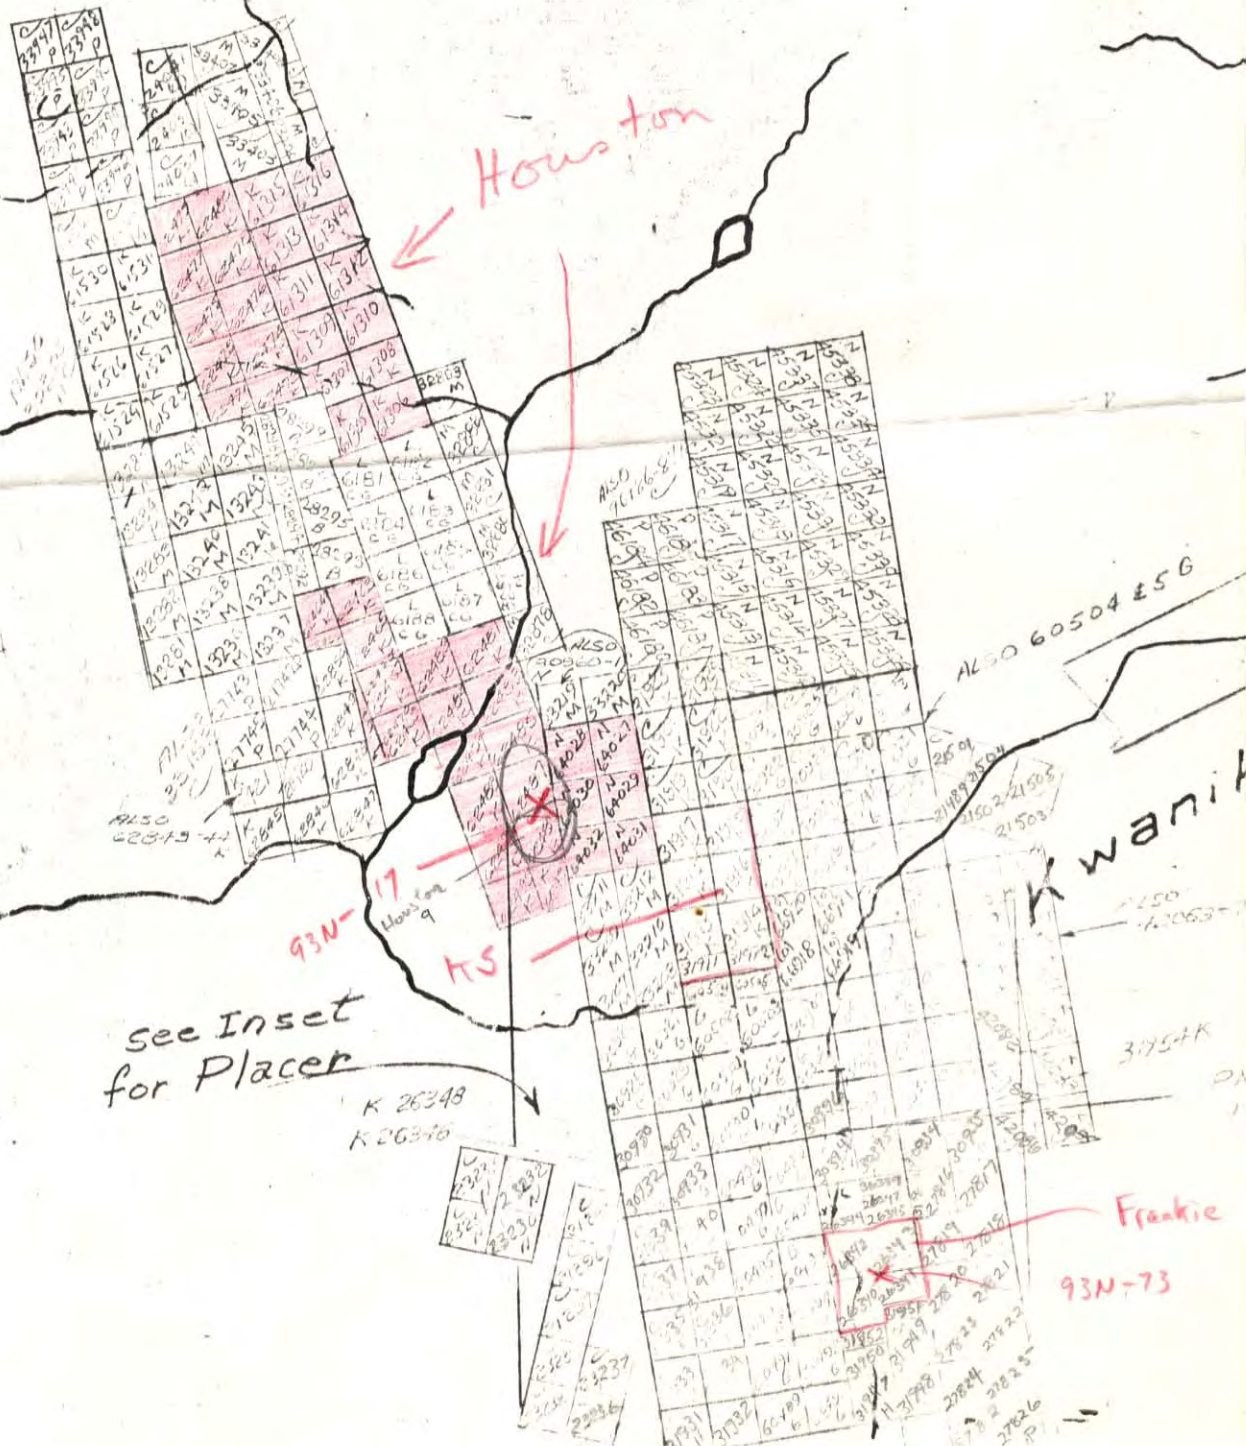

93N-17  
Also 93N-73

M 57  
93N/11W  
Feb/70

Creek

Houston #9  
62489

Dream

Houston

see Inset  
for Placer

93N-17

H5

K 26348  
K 26340

ALSO 60504 & 56

Kwanik

Frankie

93N-73

CU mentioned in  
1755 on Hogan prop  
is ~~at~~ on →  
26340-3 G  
Frankie 1 to 4  
1-6  
Boom 26344 = 49

This reference scale bar  
has been added to the  
original image. It will  
scale at the same rate  
as the image, therefore  
it can be used as a  
reference for the  
original size.