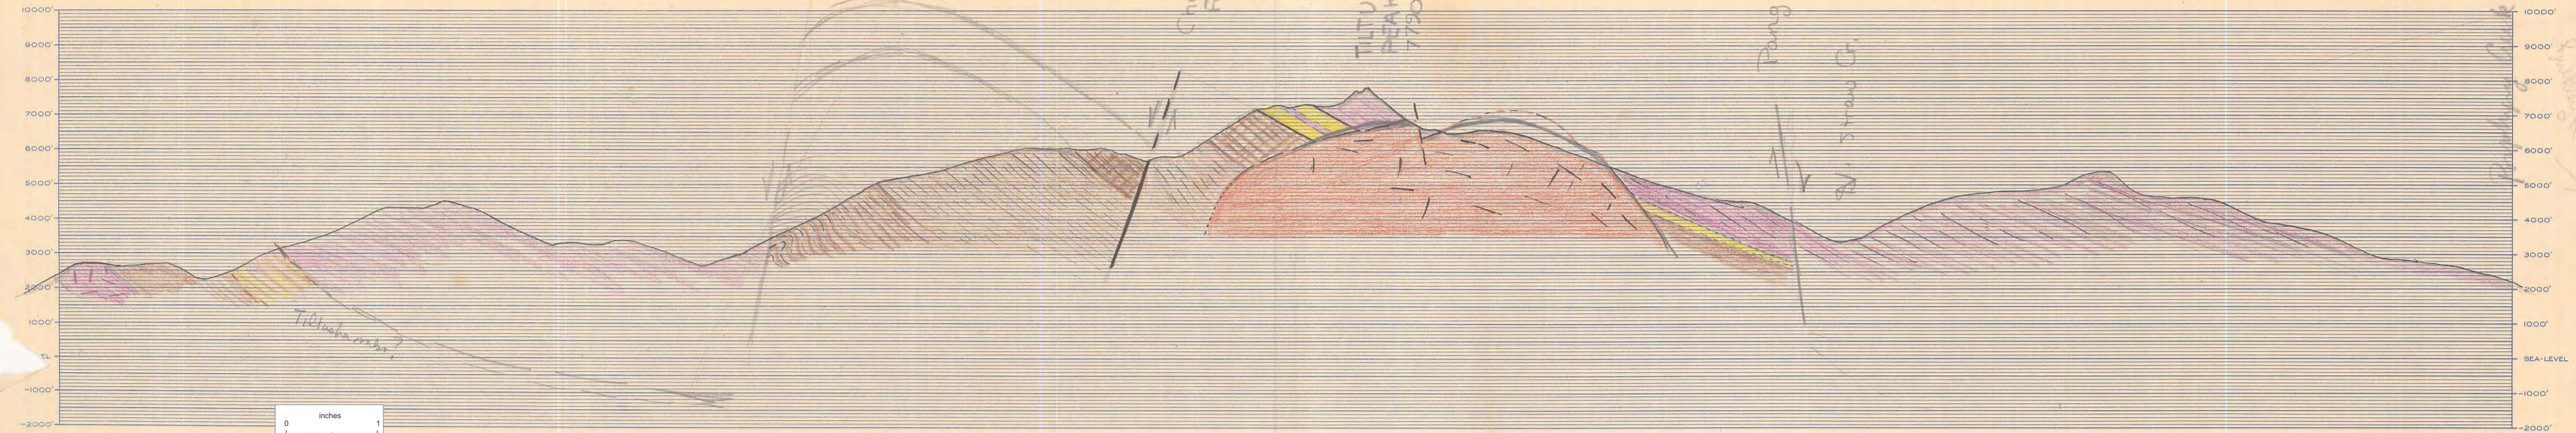

VERTICAL SCALE: ONE INCH TO ONE HALF MILE

SECTION AA', ROCHER DÉBOULÉ MTNS.
LOOKING NORTH

LEGEND AS ON MAP.
SCALE 1/2 MI = 1 IN.

93M071
PROPERTY FILE

016142