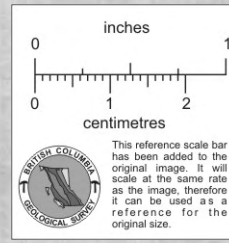

1201

1204

"Kocher Dyke"  
Fine grained Granite

Nº 4 VEIN.

950 LEVEL - NOT SAMPLED - SMALL ORE SHOOT REMAINING