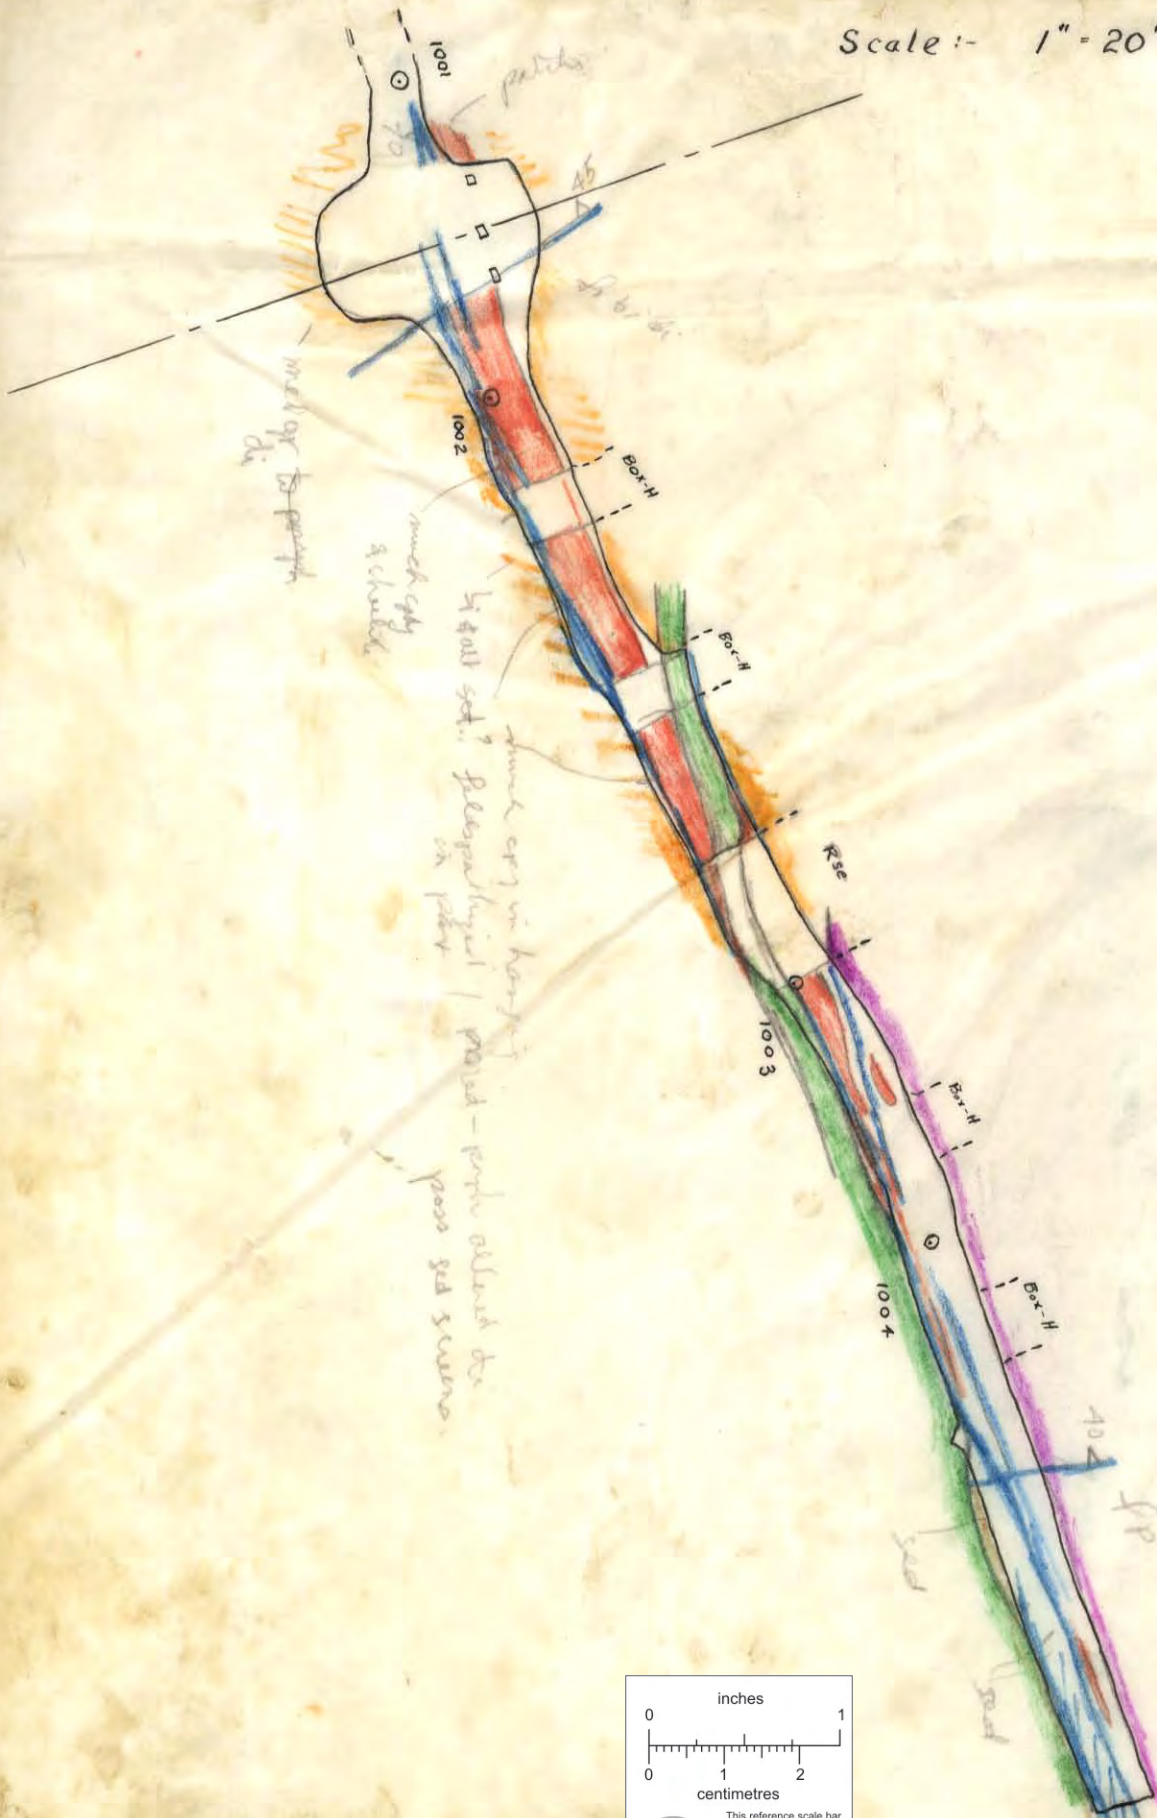

RED ROSE MINE - 1000 LEVEL

Scale:- 1" = 20'

This reference scale bar has been added to the original image. It will scale at the same rate as the image, therefore it can be used as a reference for the original size.