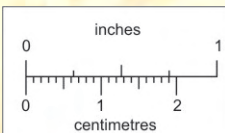

RED ROSE MINE - 1000 LEVEL

Scale:- 1" = 20'

This reference scale bar has been added to the original image. It will scale at the same rate as the image, therefore it can be used as a reference for the original size.