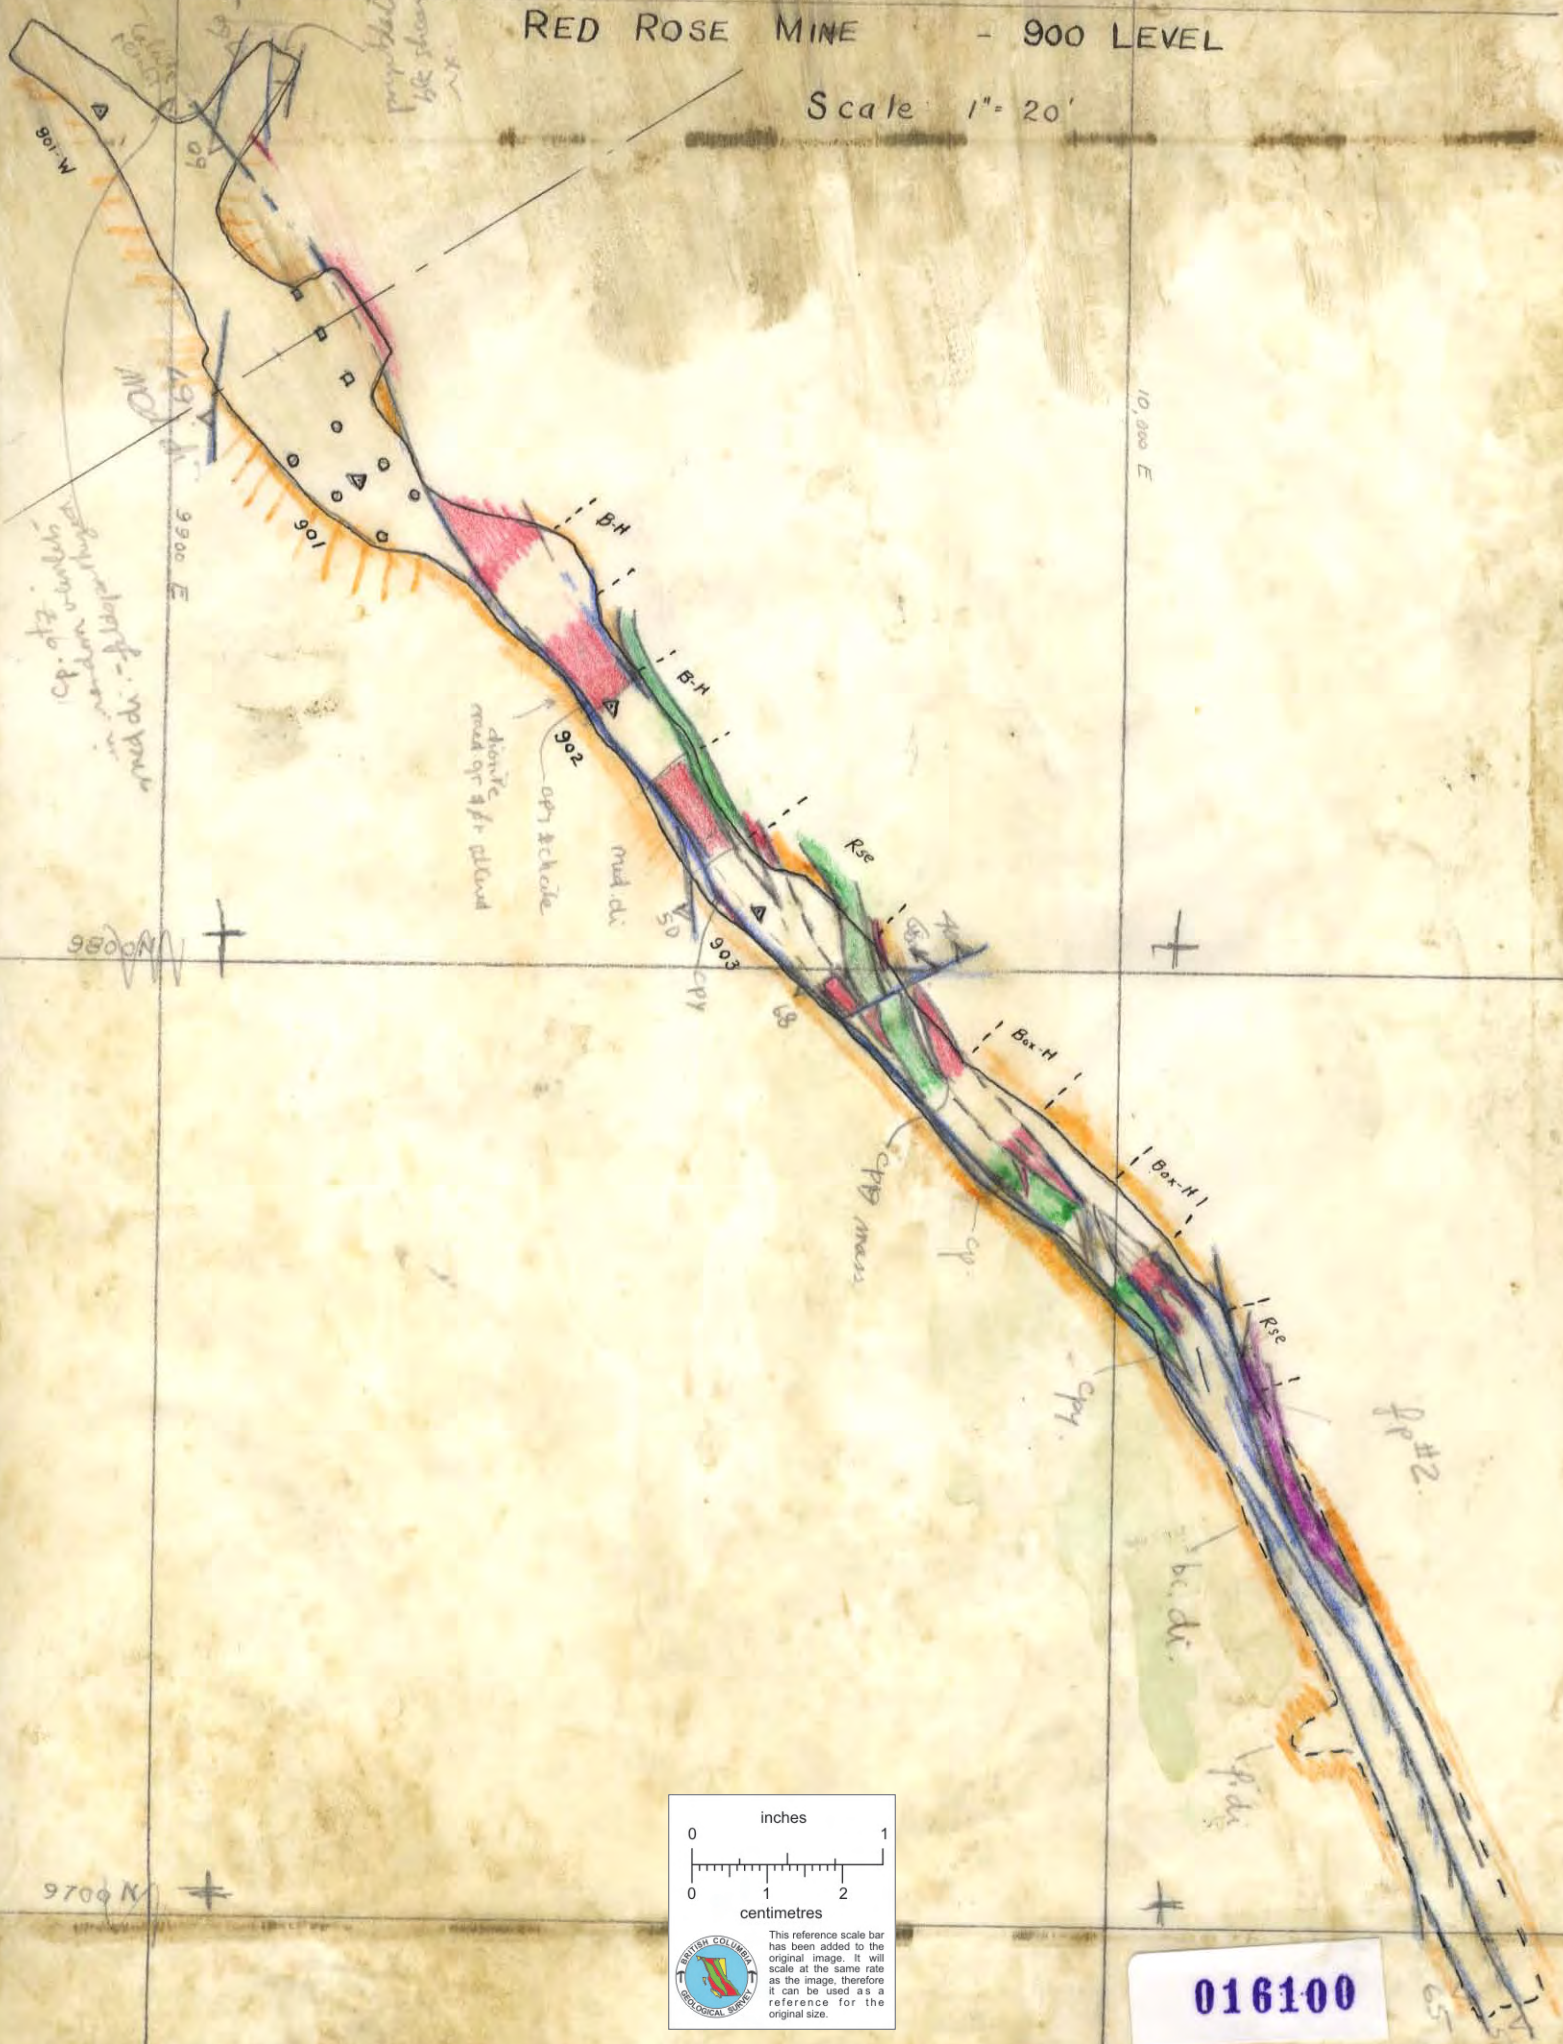

RED ROSE MINE - 900 LEVEL

Scale 1" = 20'

This reference scale bar has been added to the original image. It will scale at the same rate as the image, therefore it can be used as a reference for the original size.