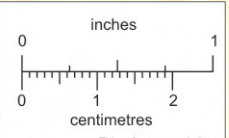

RED ROSE MINE

200 LEVEL

Scale: - 1" = 20'

This reference scale bar has been added to the original image. It will scale at the same rate as the image, therefore it can be used as a reference for the original size.

016097

RED ROSE MINE 200 LEVEL

Scale 1" = 20'