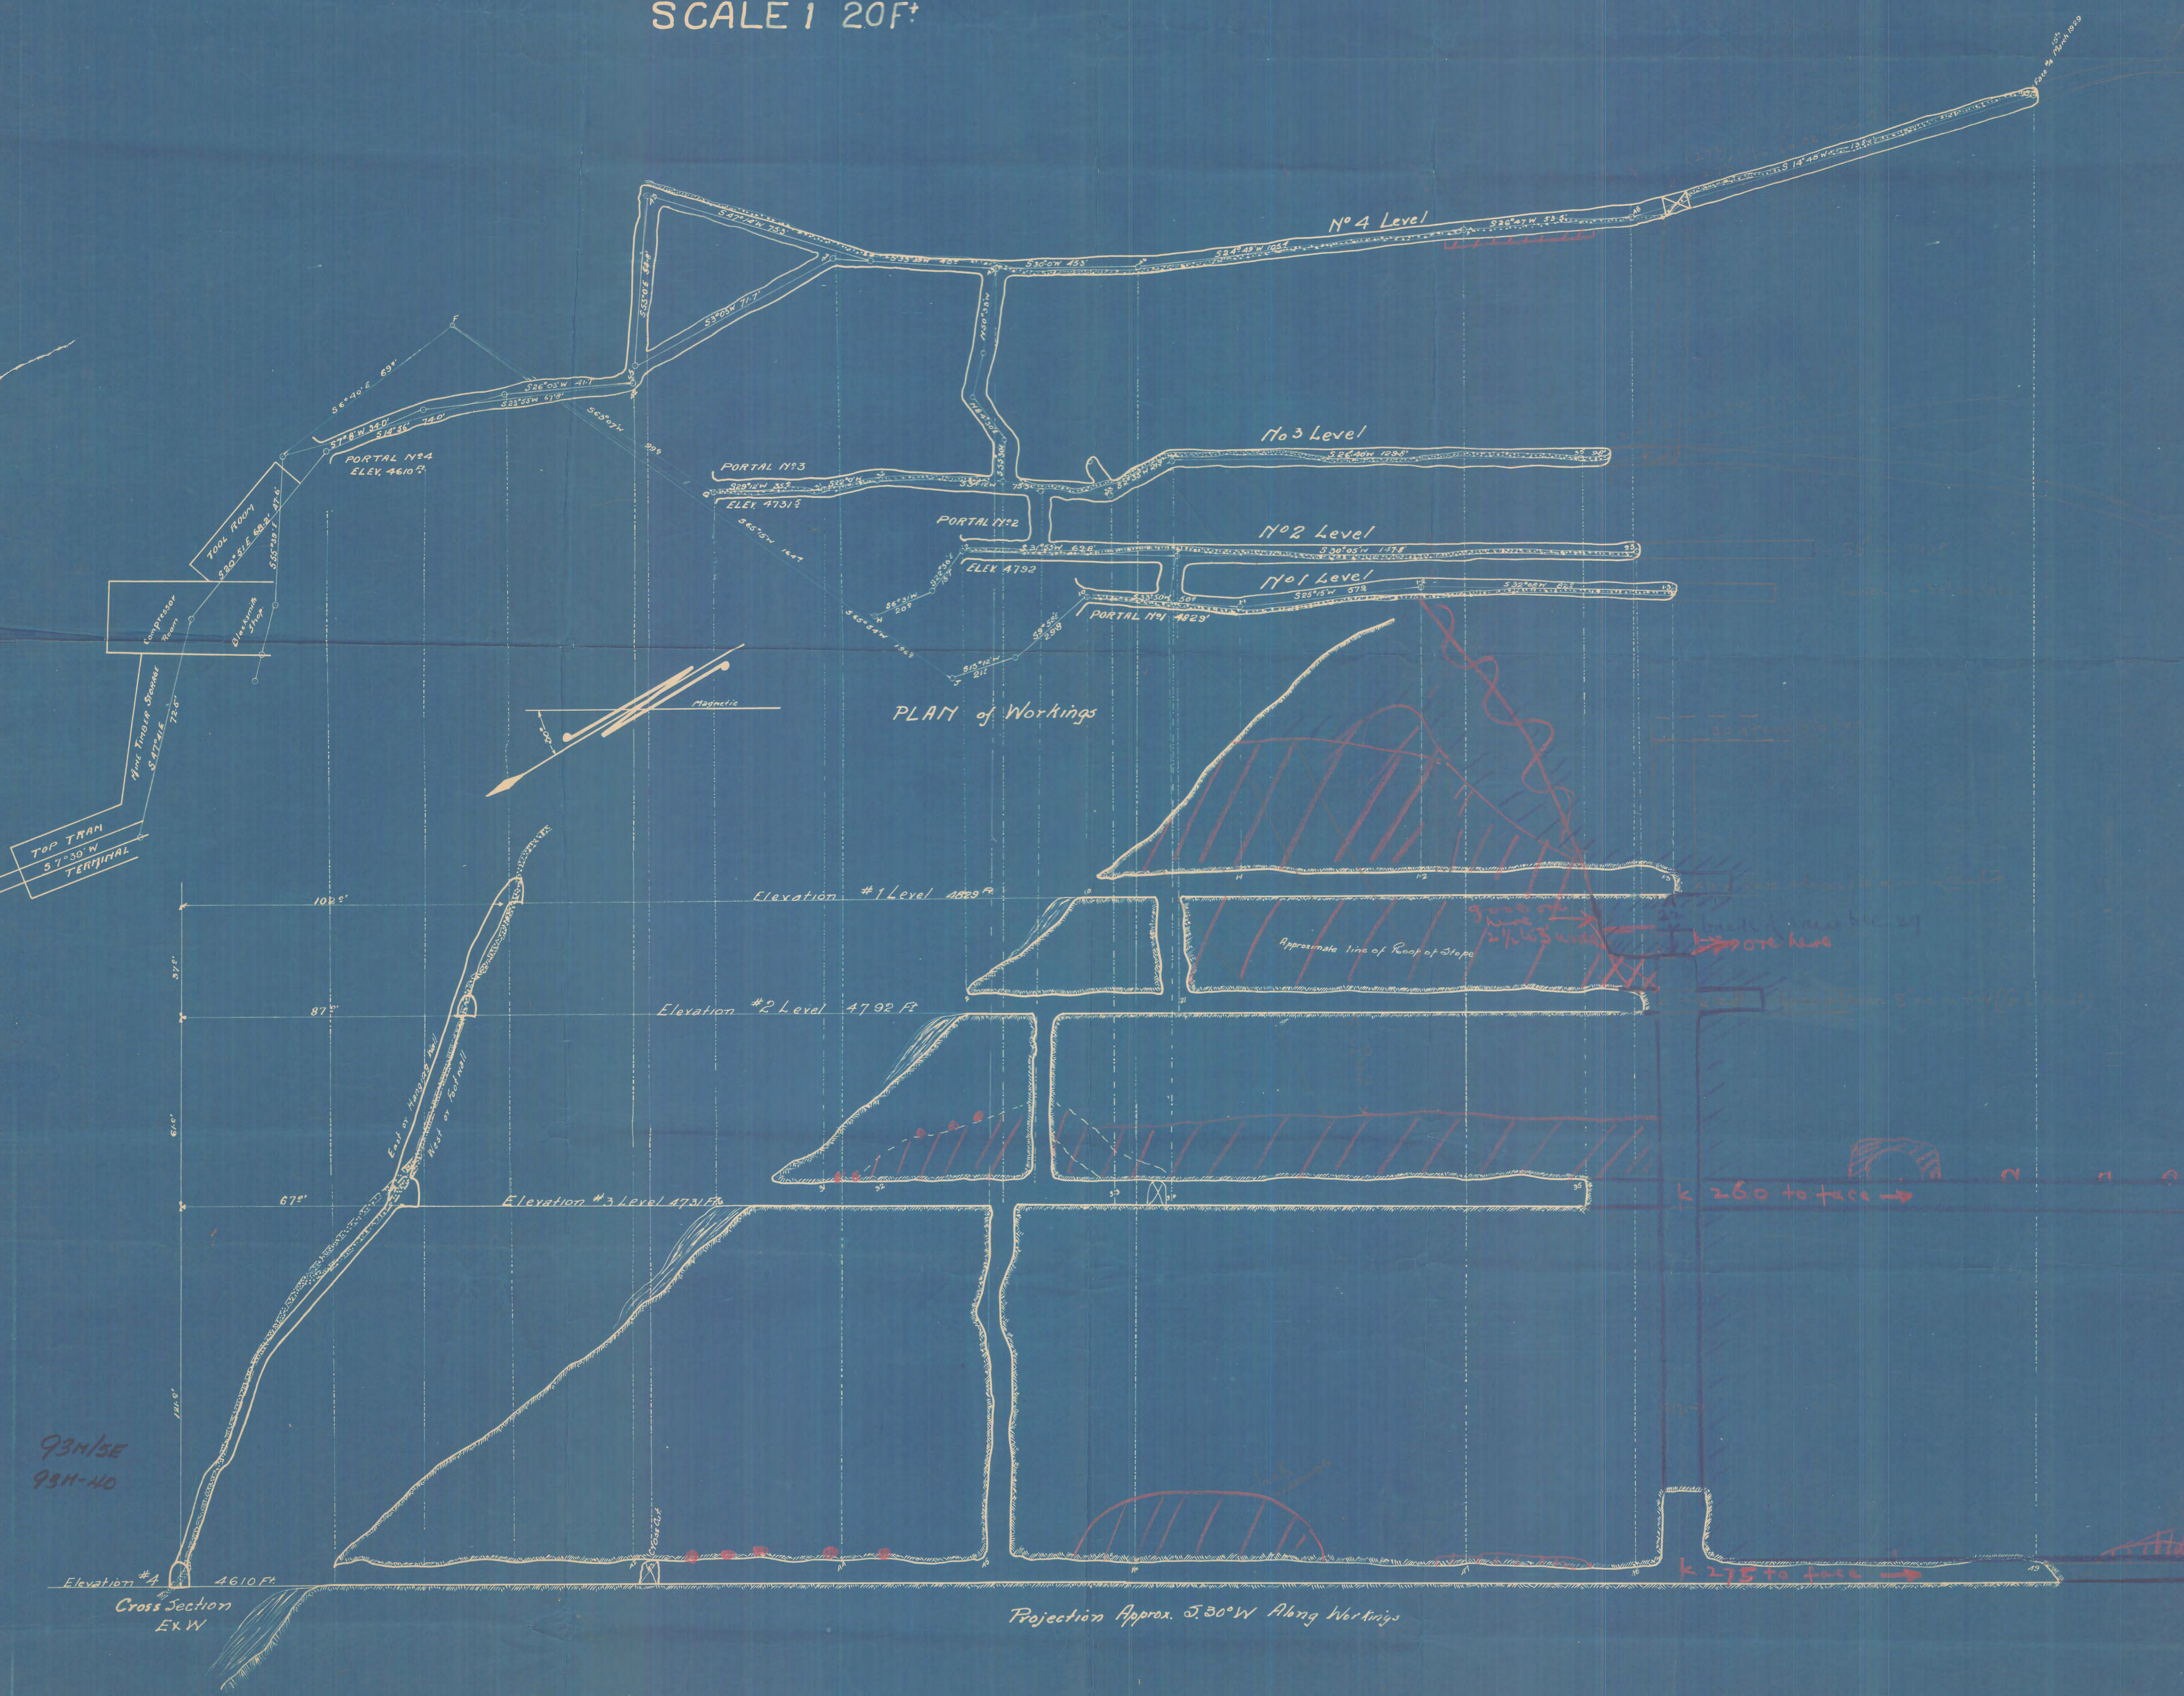

SILVER CUP MINE WORKINGS

SCALE 1 20F'

DWG No 62 Silver Cup (Hazelton) Mining Co. Ltd. March 13th 1929
by N. S. Woolverton.