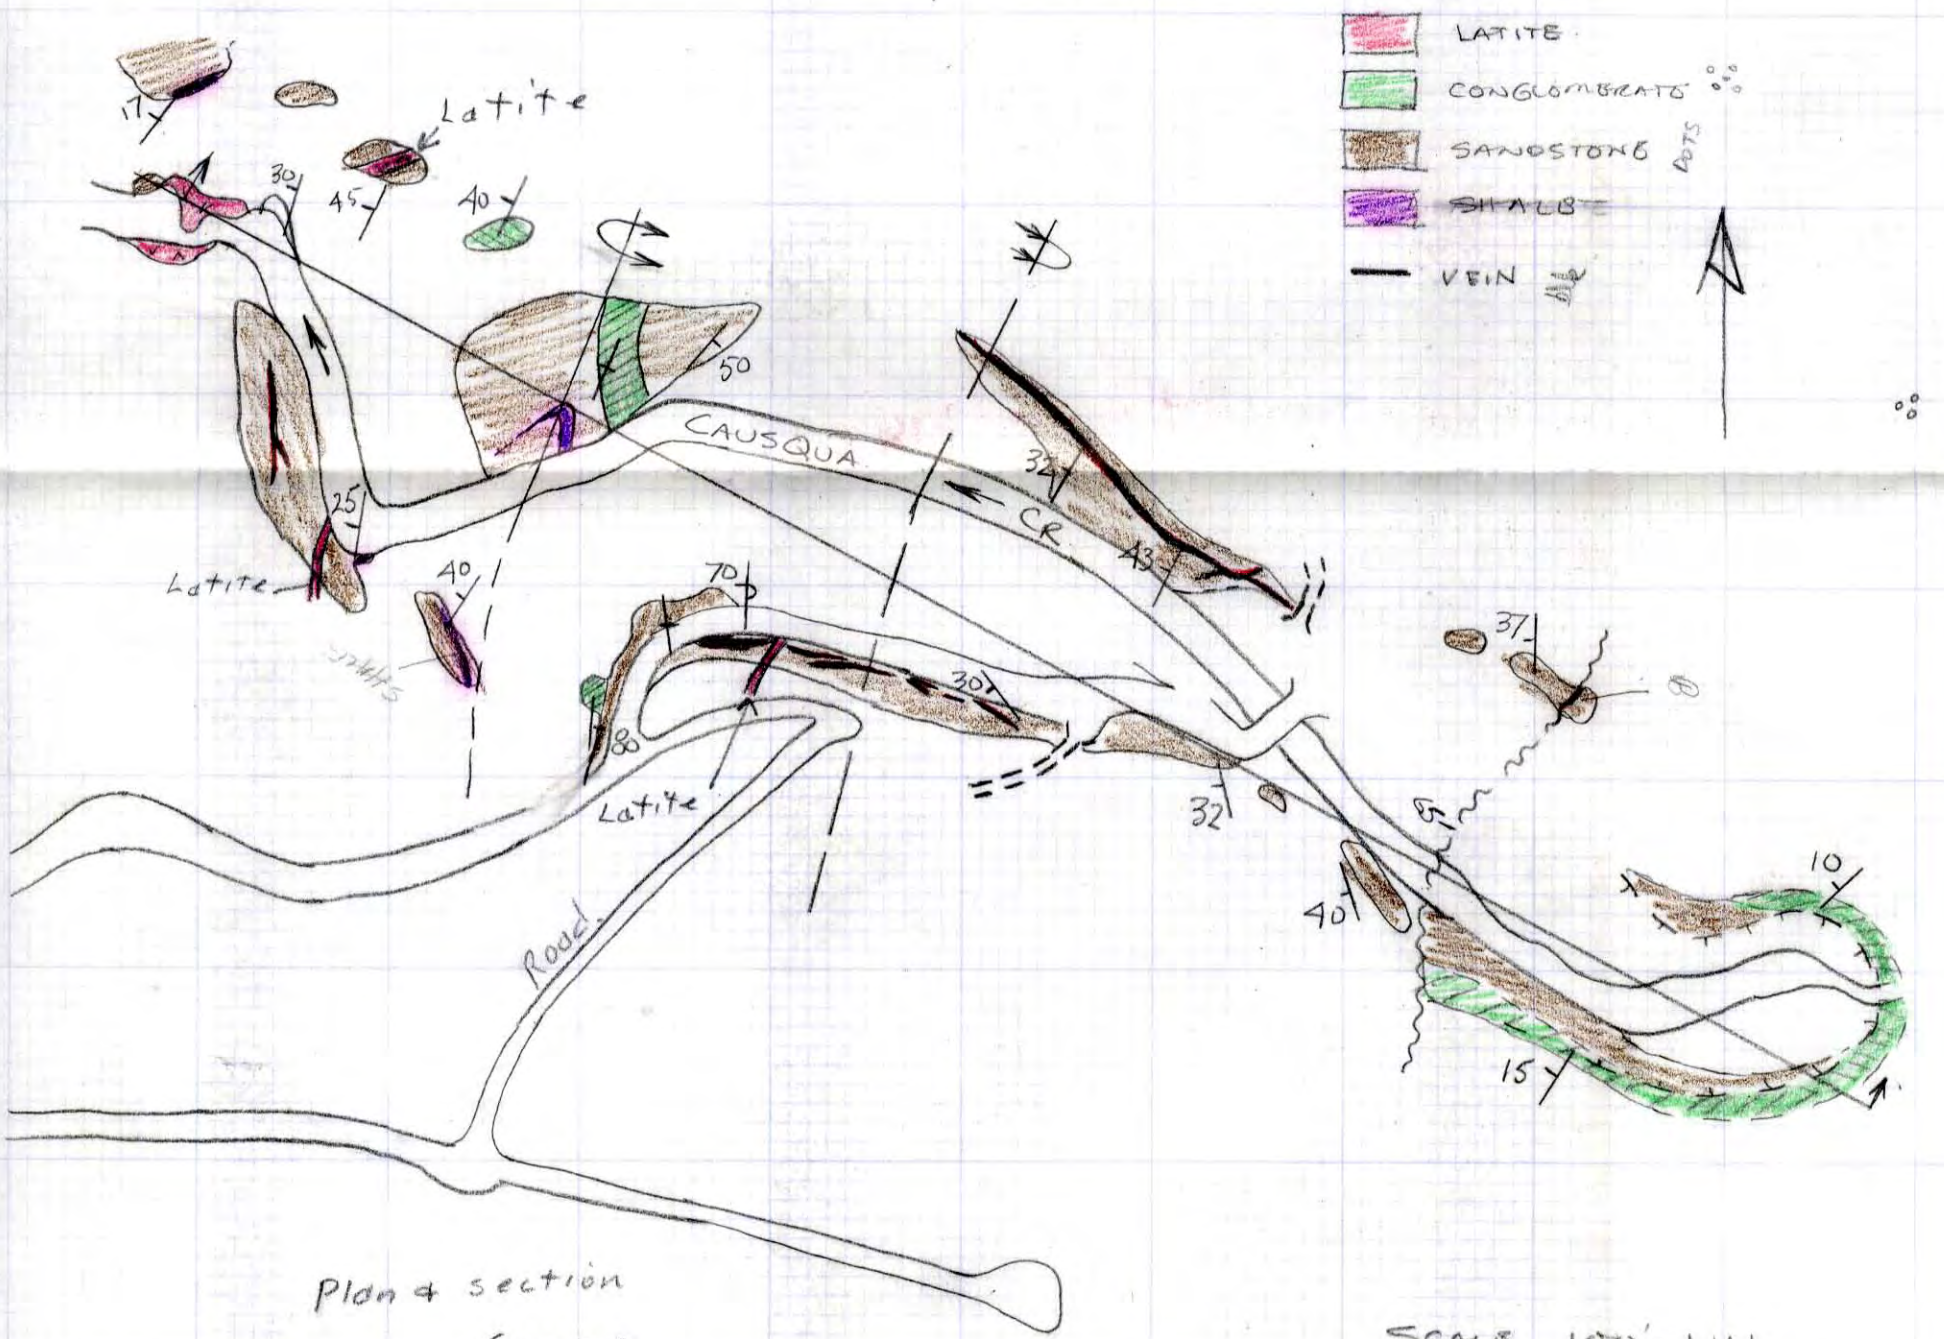

680580-17

Plan & section
SILVER
MORICBTOWN PROSPECT.

SCALE 100' = 1 IN.

93M021 (3E)
PROPERTY FILE

016002

A 5 B. Feb 3rd.