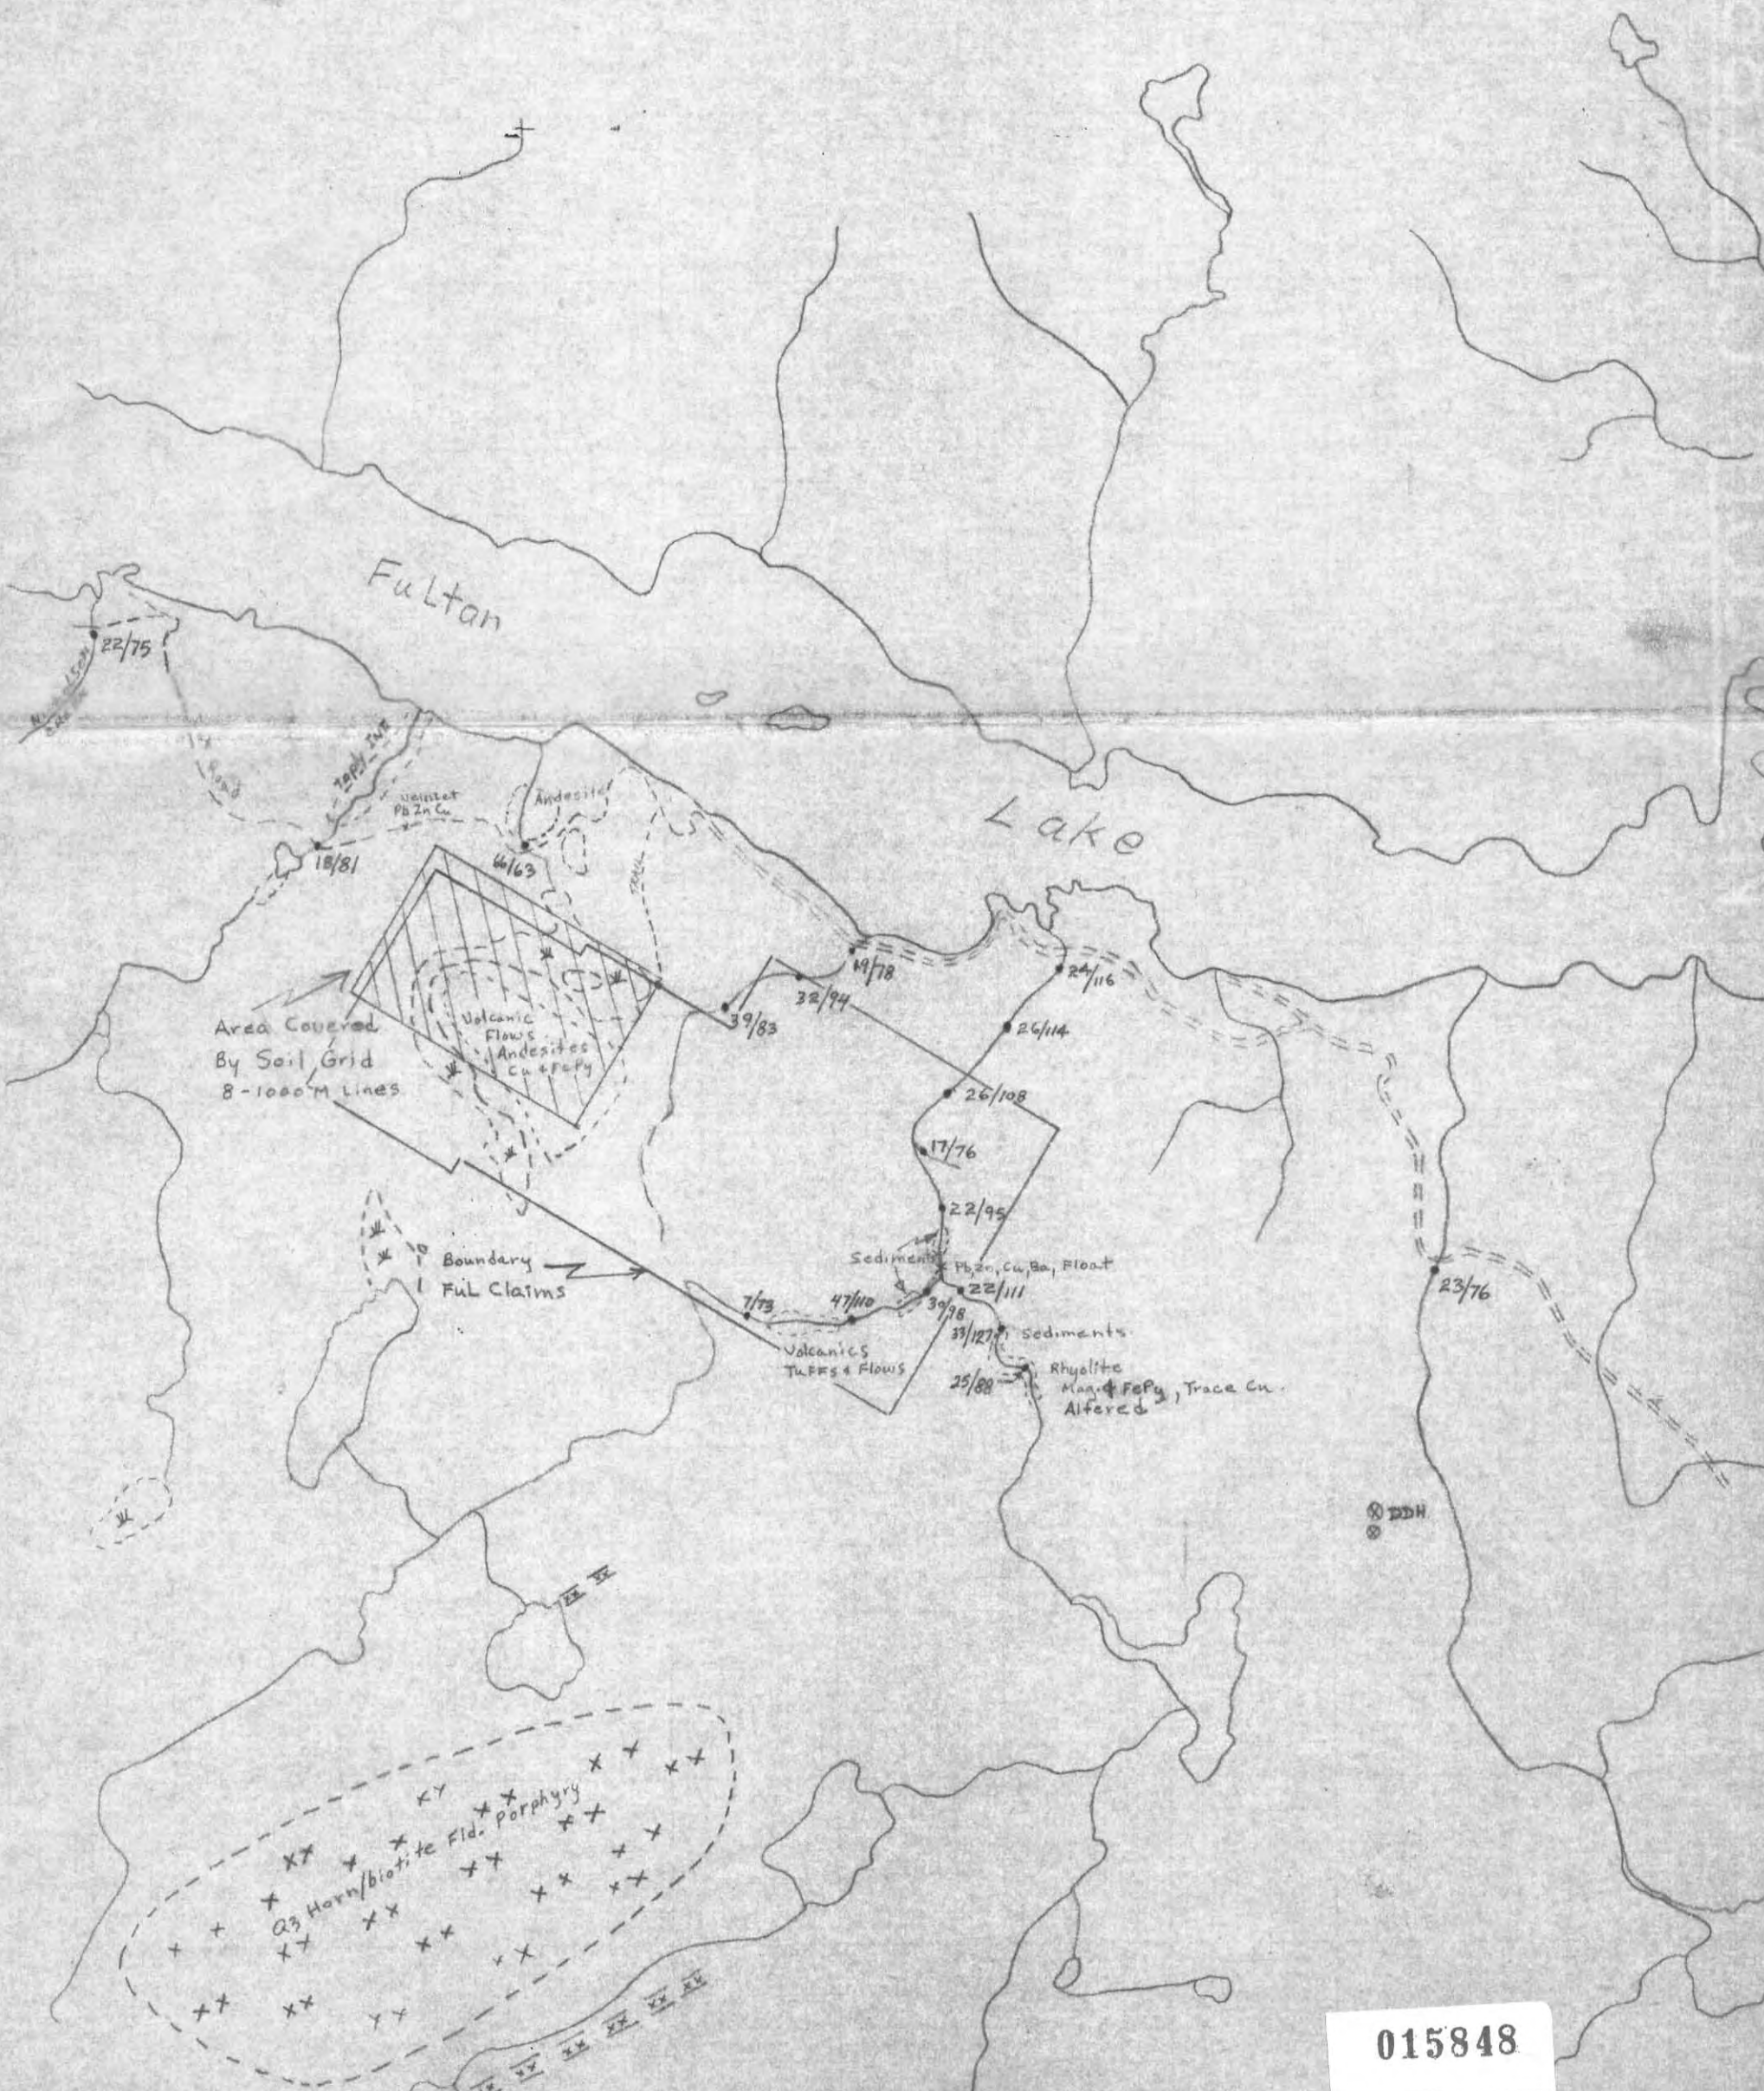

GRANBY MINING CORP.
siltng and prospecting
June 1975
scale 1" = 1/2 mile
• cu/zn (ppm)

015848