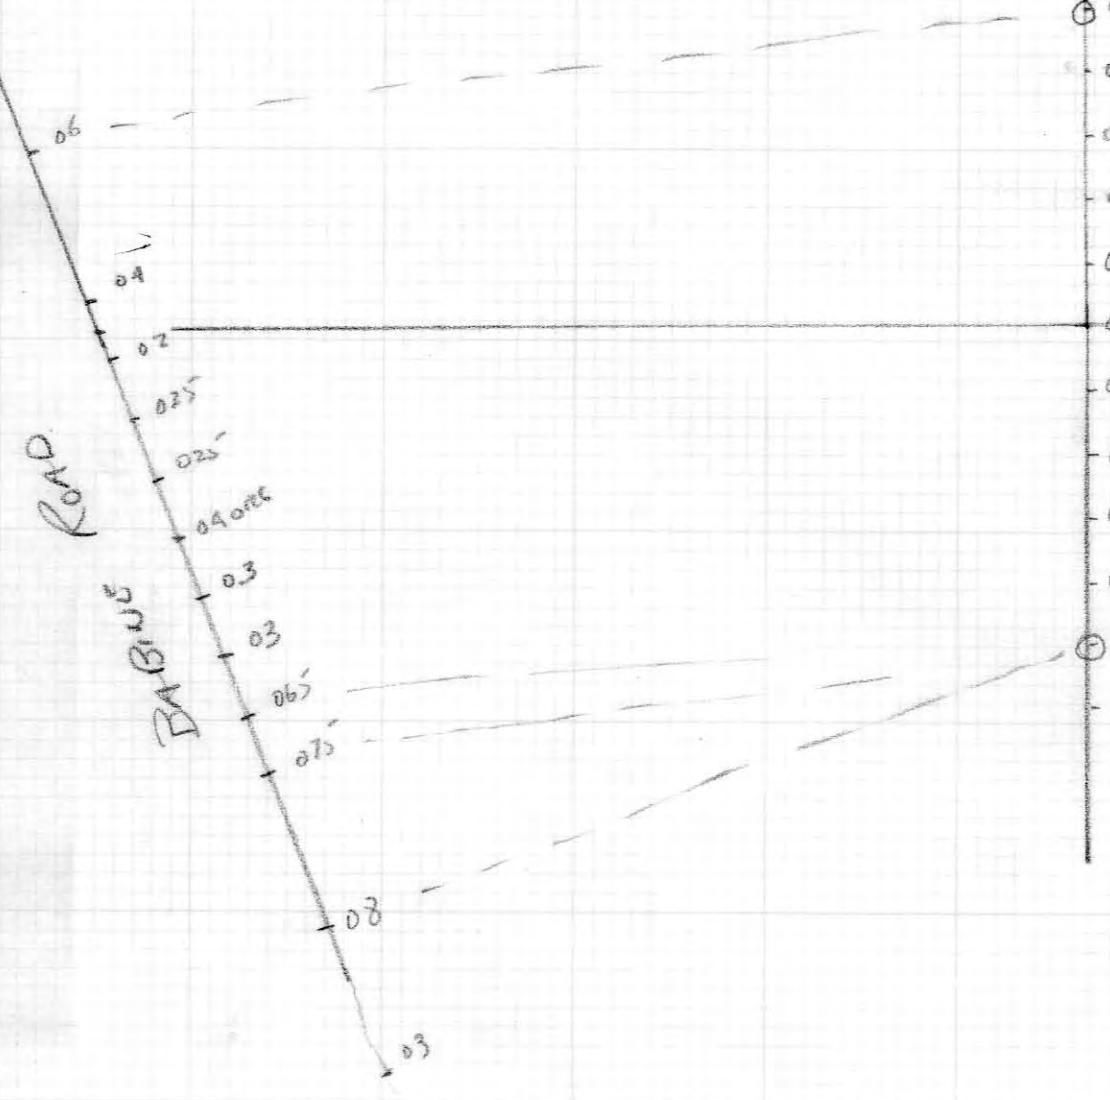

0.11

0.05

0.05

L.78

L.72

L.84

DRAINAGE

0.025  
0.025

PROPERTY FILE

MERCURY GEOCHEM.  
BIG ONION.

1" = 600'

93L124  
PROPERTY FILE

015673

PRINTED ON CLEARPRINT 1000M