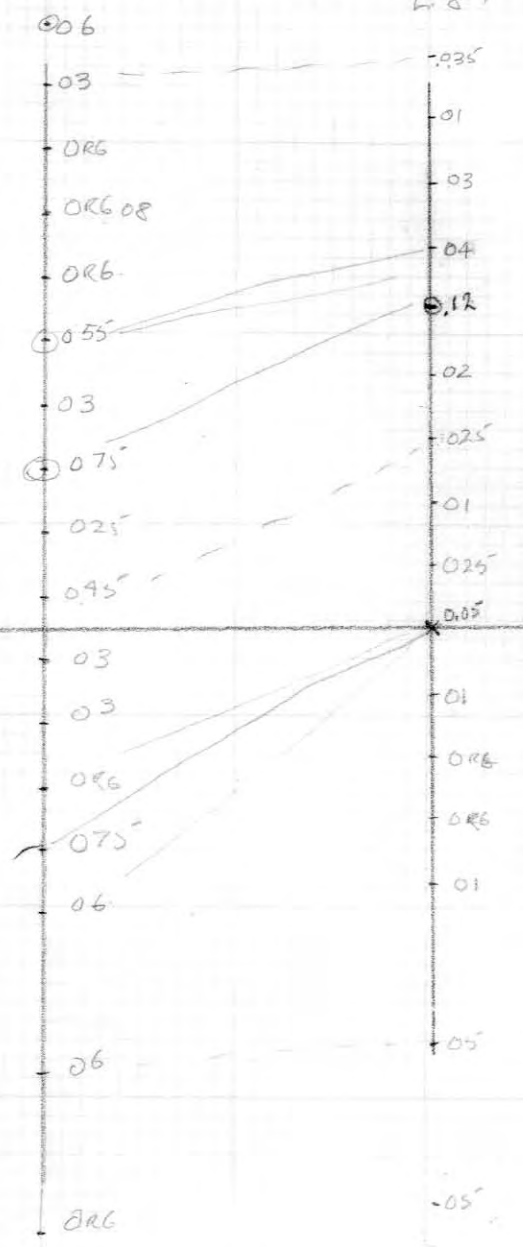

0.11

0.05

0.05

L.78

L.72

L.84

DRAINAGE

0.025  
0.025

PROPERTY FILE

MERCURY GEOCHEM.  
BIG ONION.

1" = 600'

93L124  
PROPERTY FILE

015673

PRINTED ON CLEARPRINT 1000M