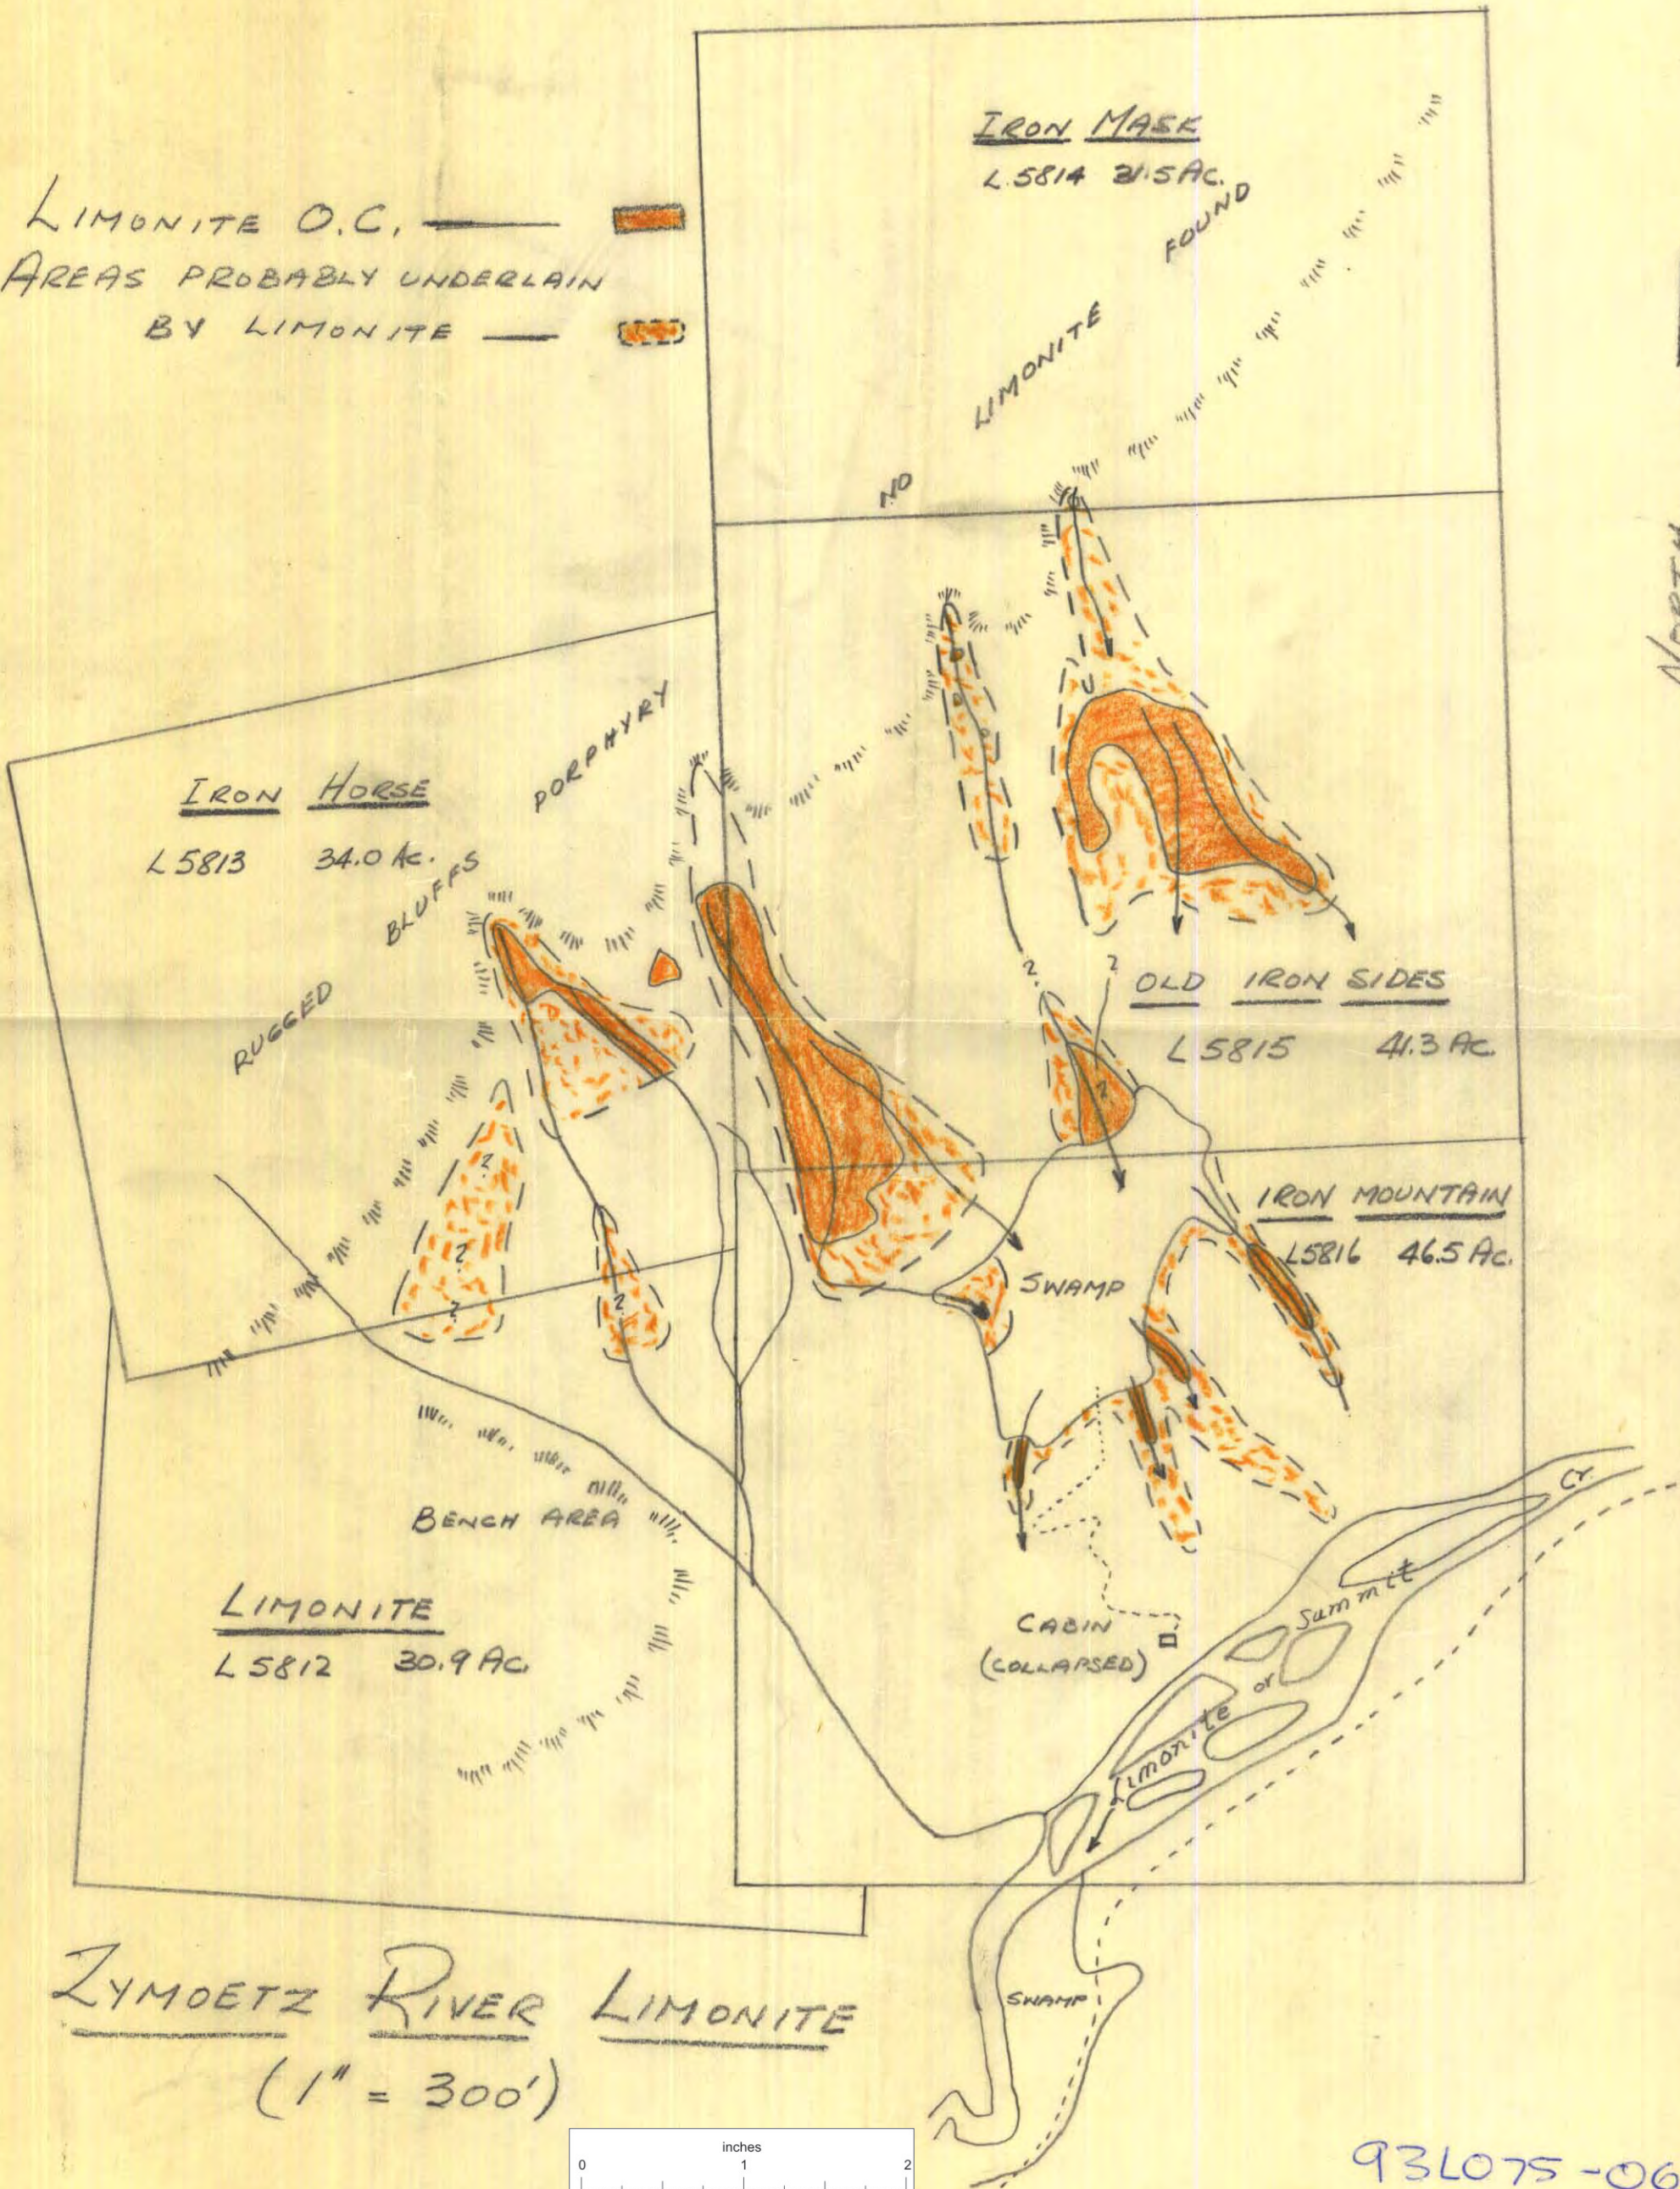

LIMONITE O.C. ———— 
 AREAS PROBABLY UNDERLAIN
 BY LIMONITE ———— 

ZYMOETZ RIVER LIMONITE
 (1" = 300')

93L075-06
 PROPERTY FILE

015603