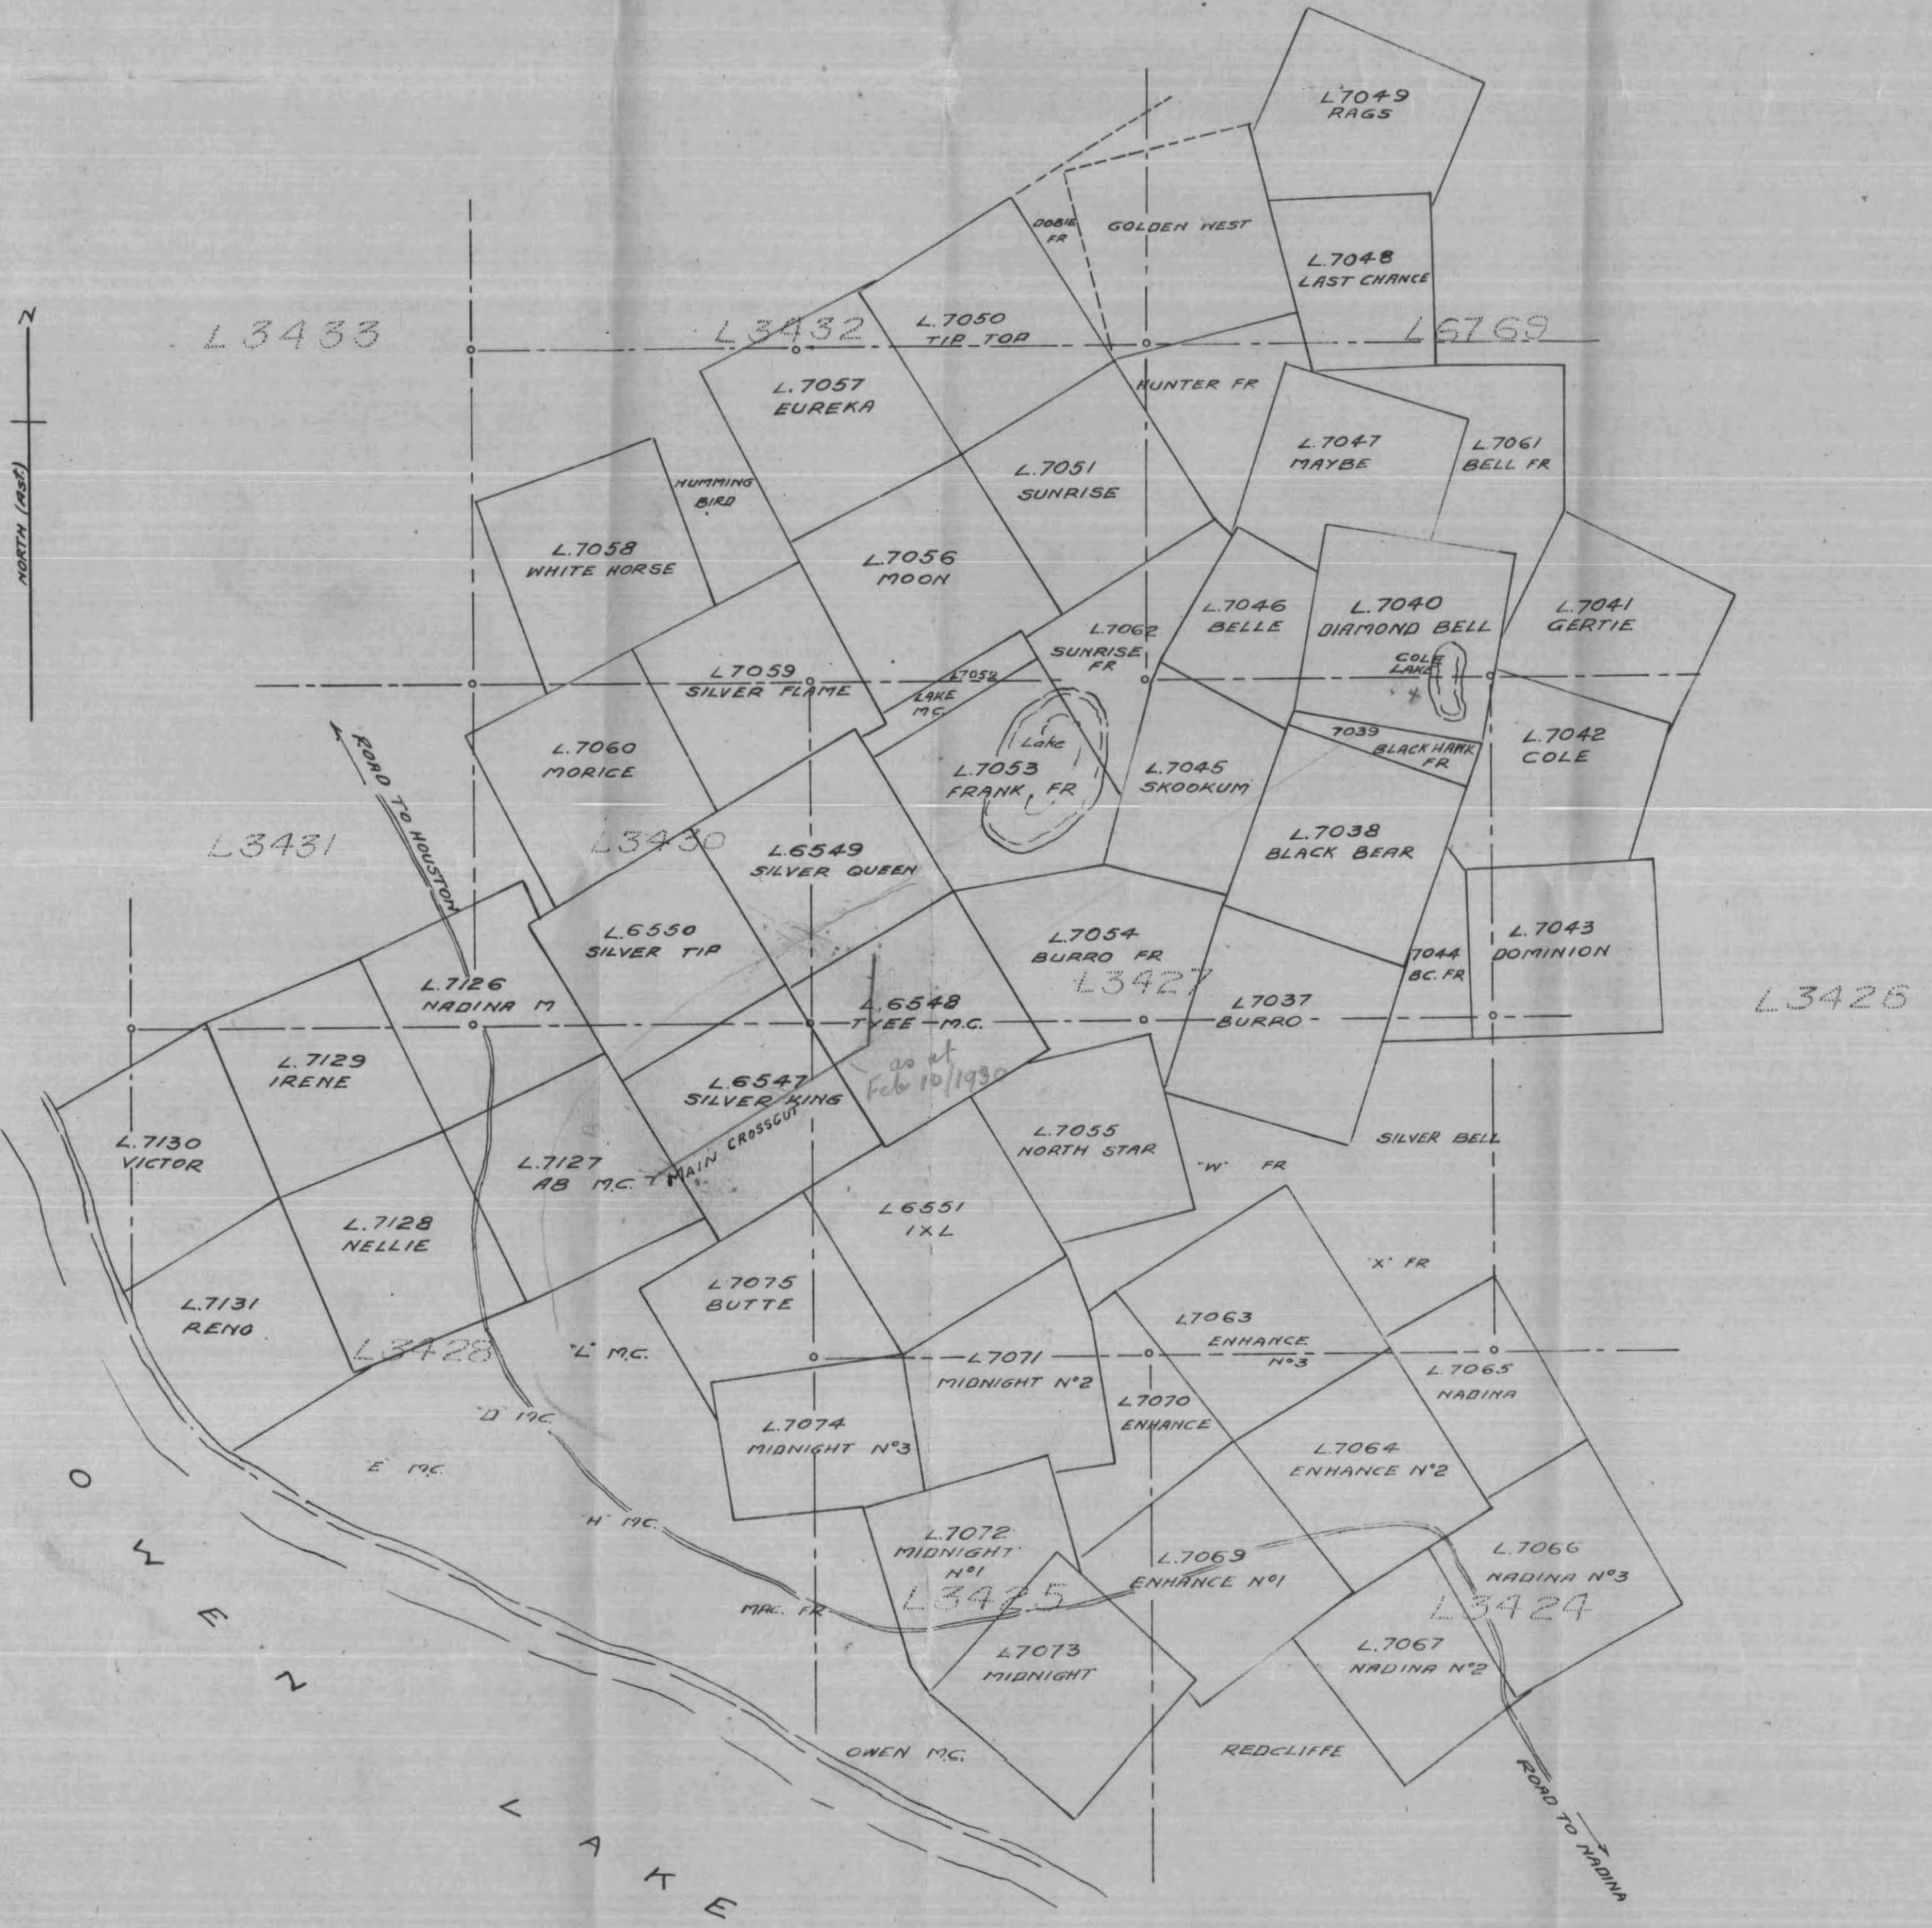

PLAN
OF
MINERAL CLAIMS OWNED BY
THE OWEN LAKE MINING COMPANY LTD.
OWEN LAKE, B.C.
SCALE: - 1000 FT = 1 INCH.

934/2E
934-2-06

PROPERTY FILE

J.A. RUTHERFORD, B.C.L.S.
SMITHERS - B.C.
12th DEC. 1928