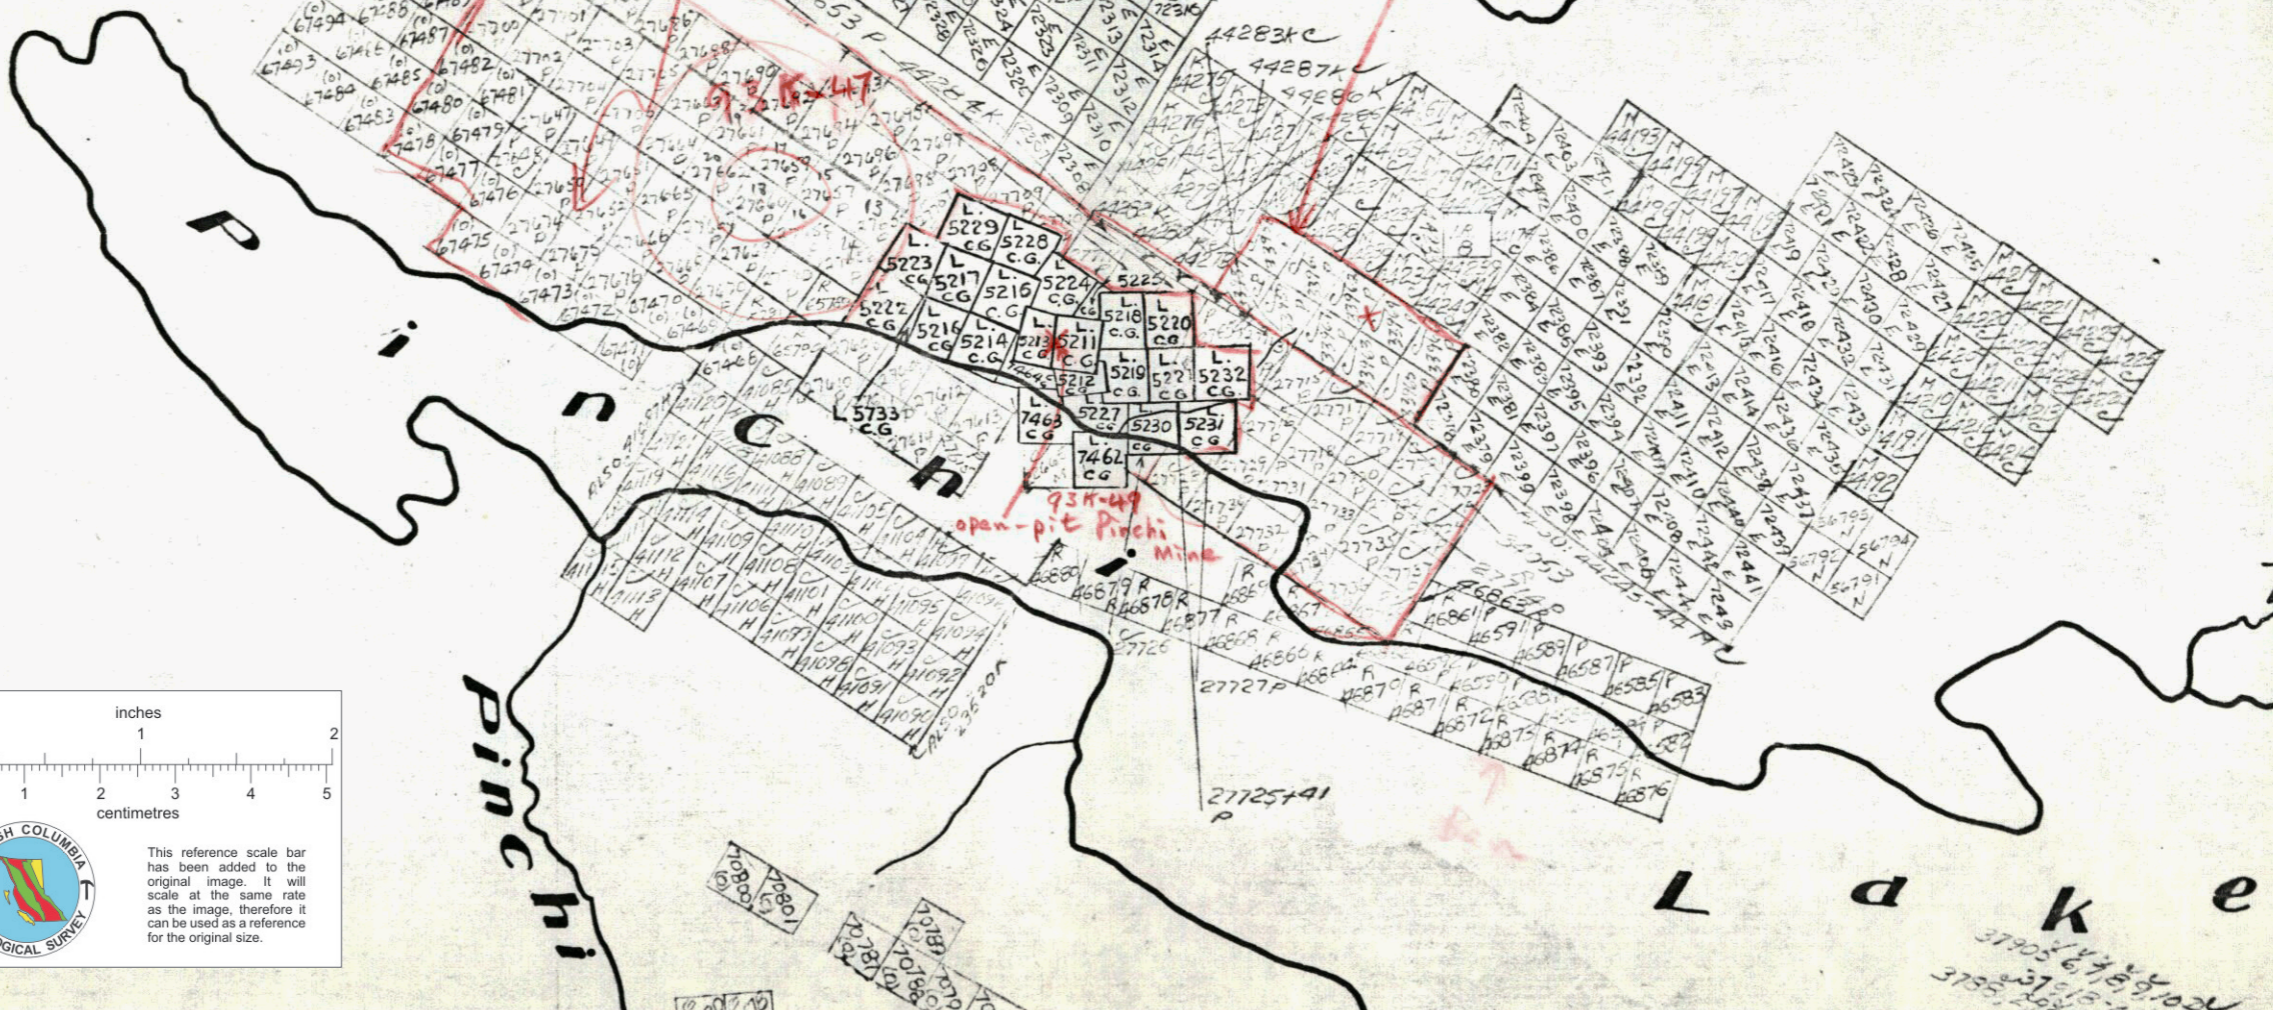

93K/9W, 10E
9/70

93K-47, 49, 50, 51

50
Cominco
Toad claims
1-45 (less 18-21, 39, 41, 43, 45)

Highland Mercury
CIN claims
047

Geo 1-10
Doc 105
for 51

93K 19W
10E

This reference scale bar has been added to the original image. It will scale at the same rate as the image, therefore it can be used as a reference for the original size.

015273

93K 19W
Map 28A 12/69

93K 19W

93K-49
47, 49, 51

CIN,
PINC HI LAKE MINE

Highland Mercury
Claims
CIN

Geo 1-10 Nov/65
all fort

This reference scale bar has been added to the original image. It will scale at the same rate as the image, therefore it can be used as a reference for the original size.