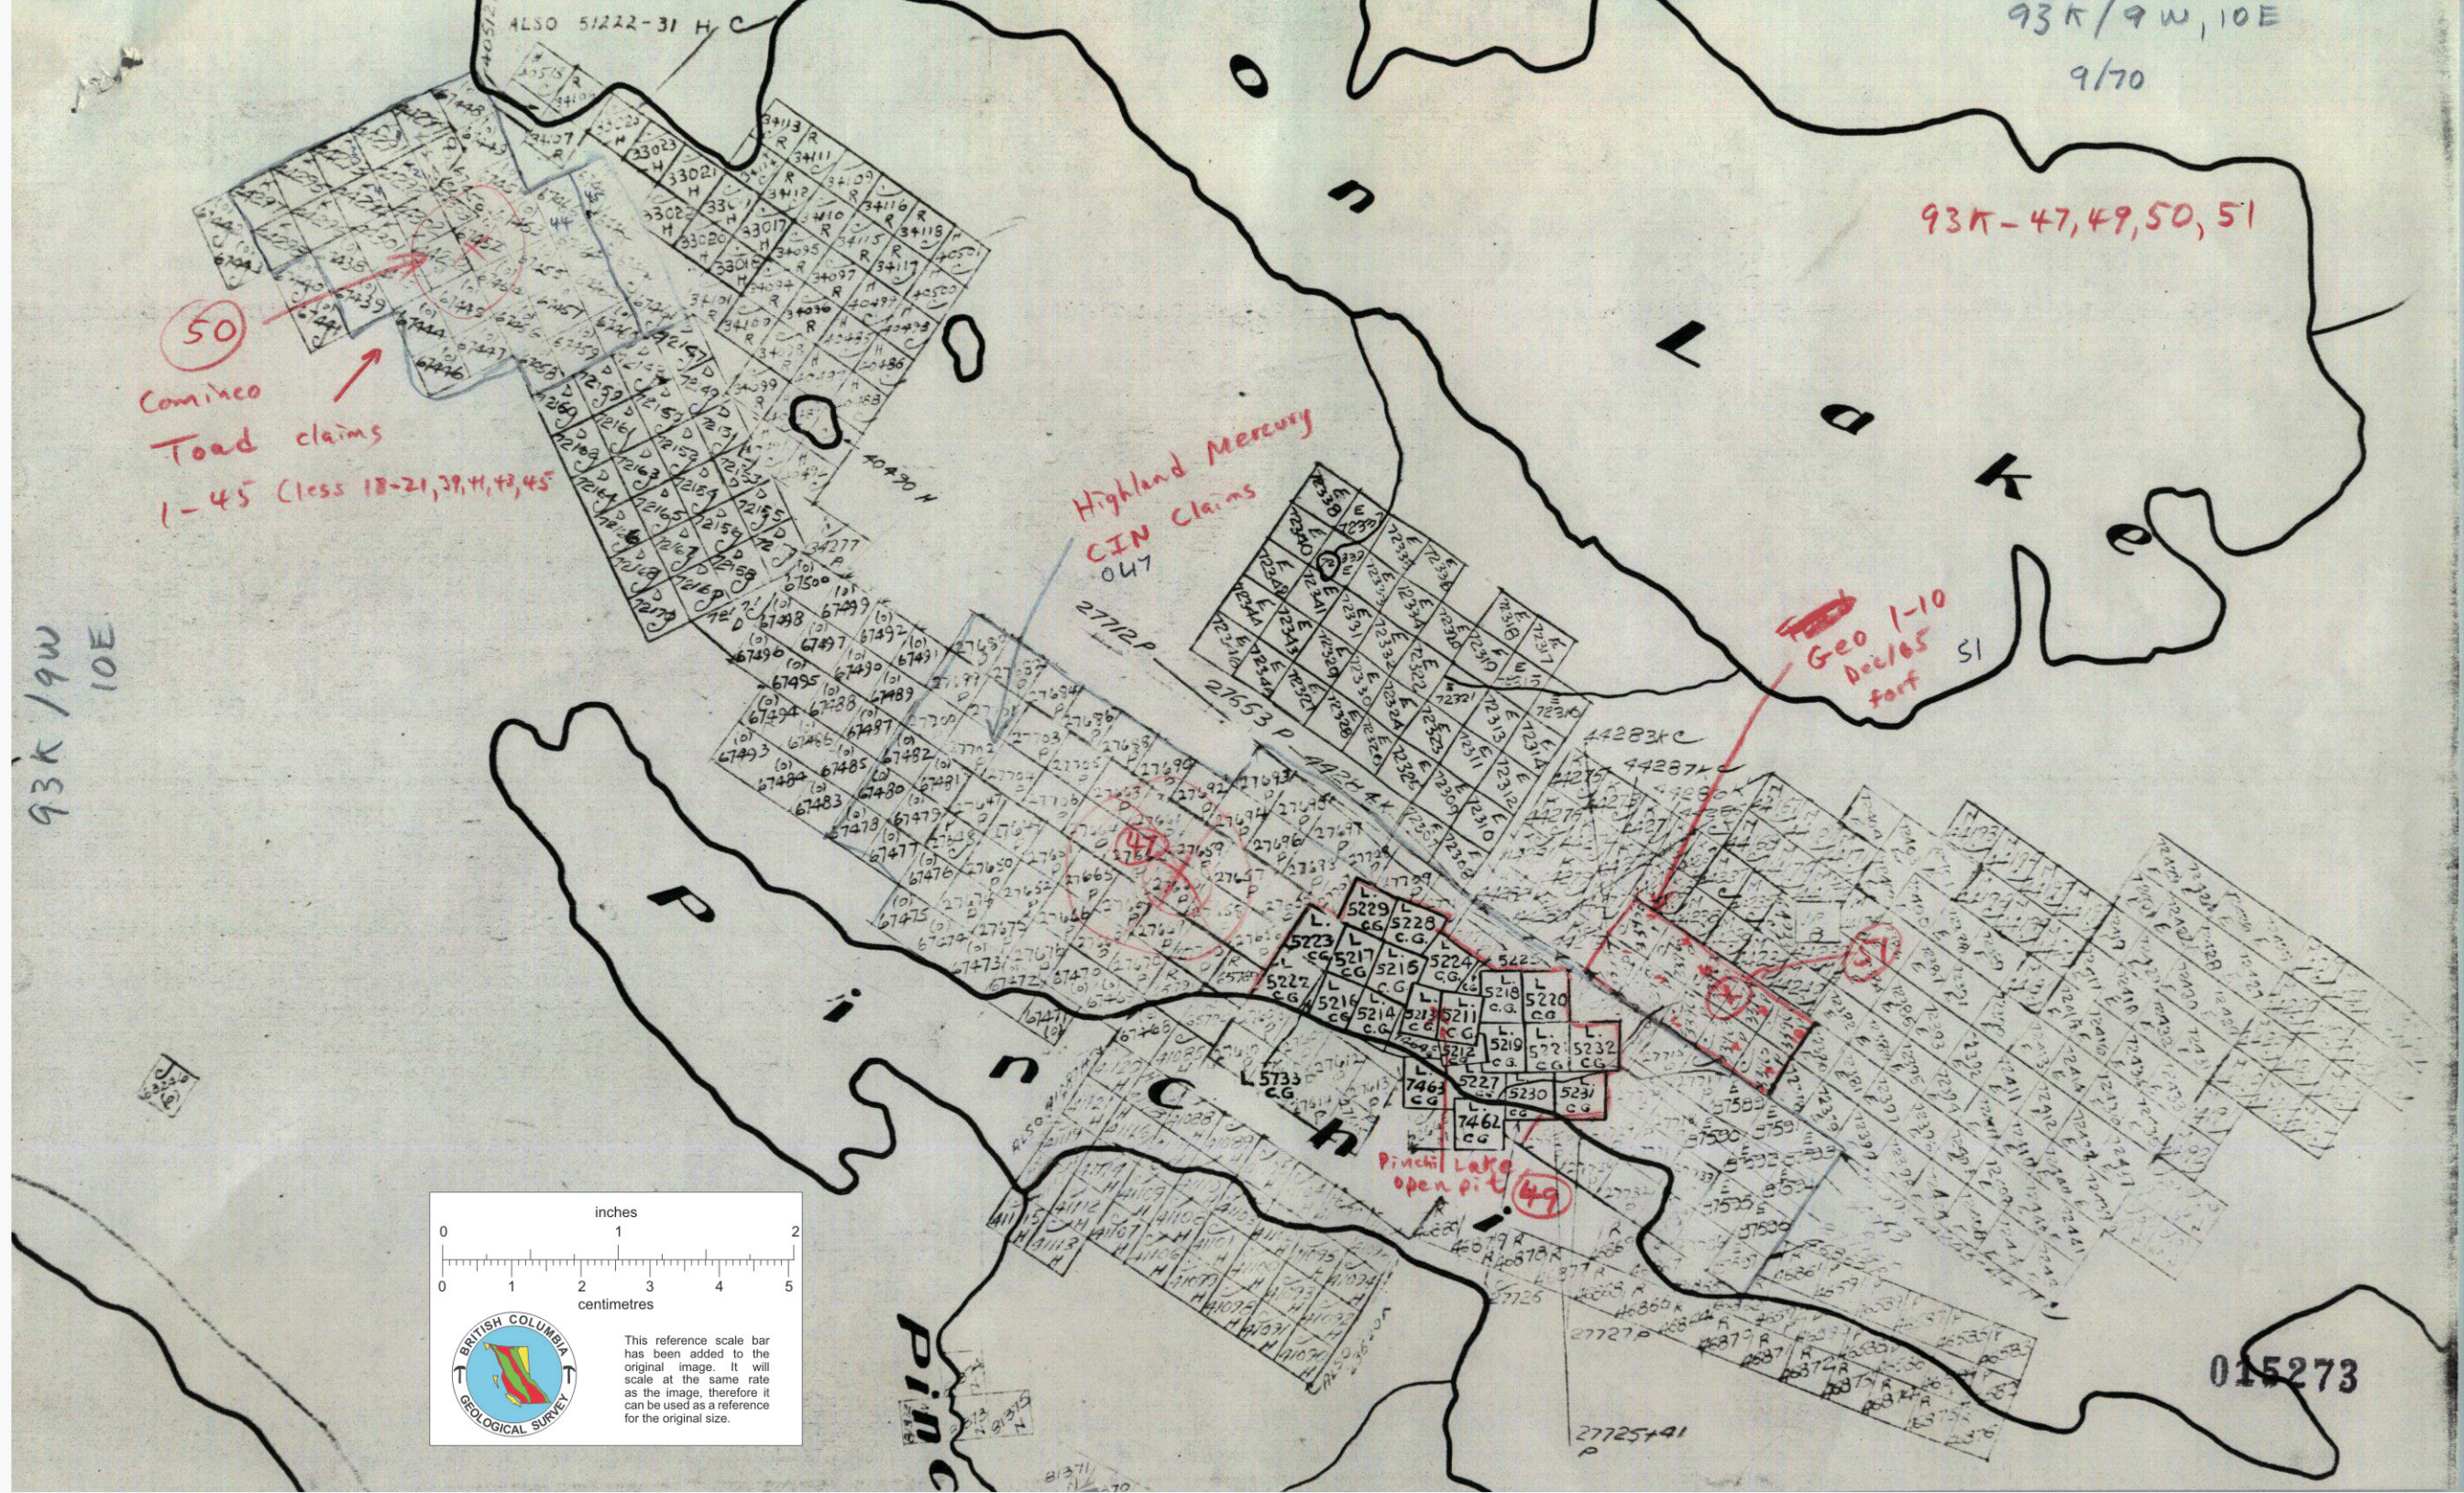

93K/9W, 10E
9/70

93K-47, 49, 50, 51

50
Cominco
Toad claims
1-45 (less 18-21, 39, 41, 43, 45)

Highland Mercury
CIN claims
047

Geo 1-10
Doc 105
for 51

93K 19W
10E

This reference scale bar has been added to the original image. It will scale at the same rate as the image, therefore it can be used as a reference for the original size.

015273

93K 19W
Map 28A 12/69

93K 19W

93K-49
47, 49, 51

CIN,
PINC HI LAKE MINE

Highland Mercury
Claims
CIN

Geo 1-10 Nov/65
all fort

This reference scale bar has been added to the original image. It will scale at the same rate as the image, therefore it can be used as a reference for the original size.