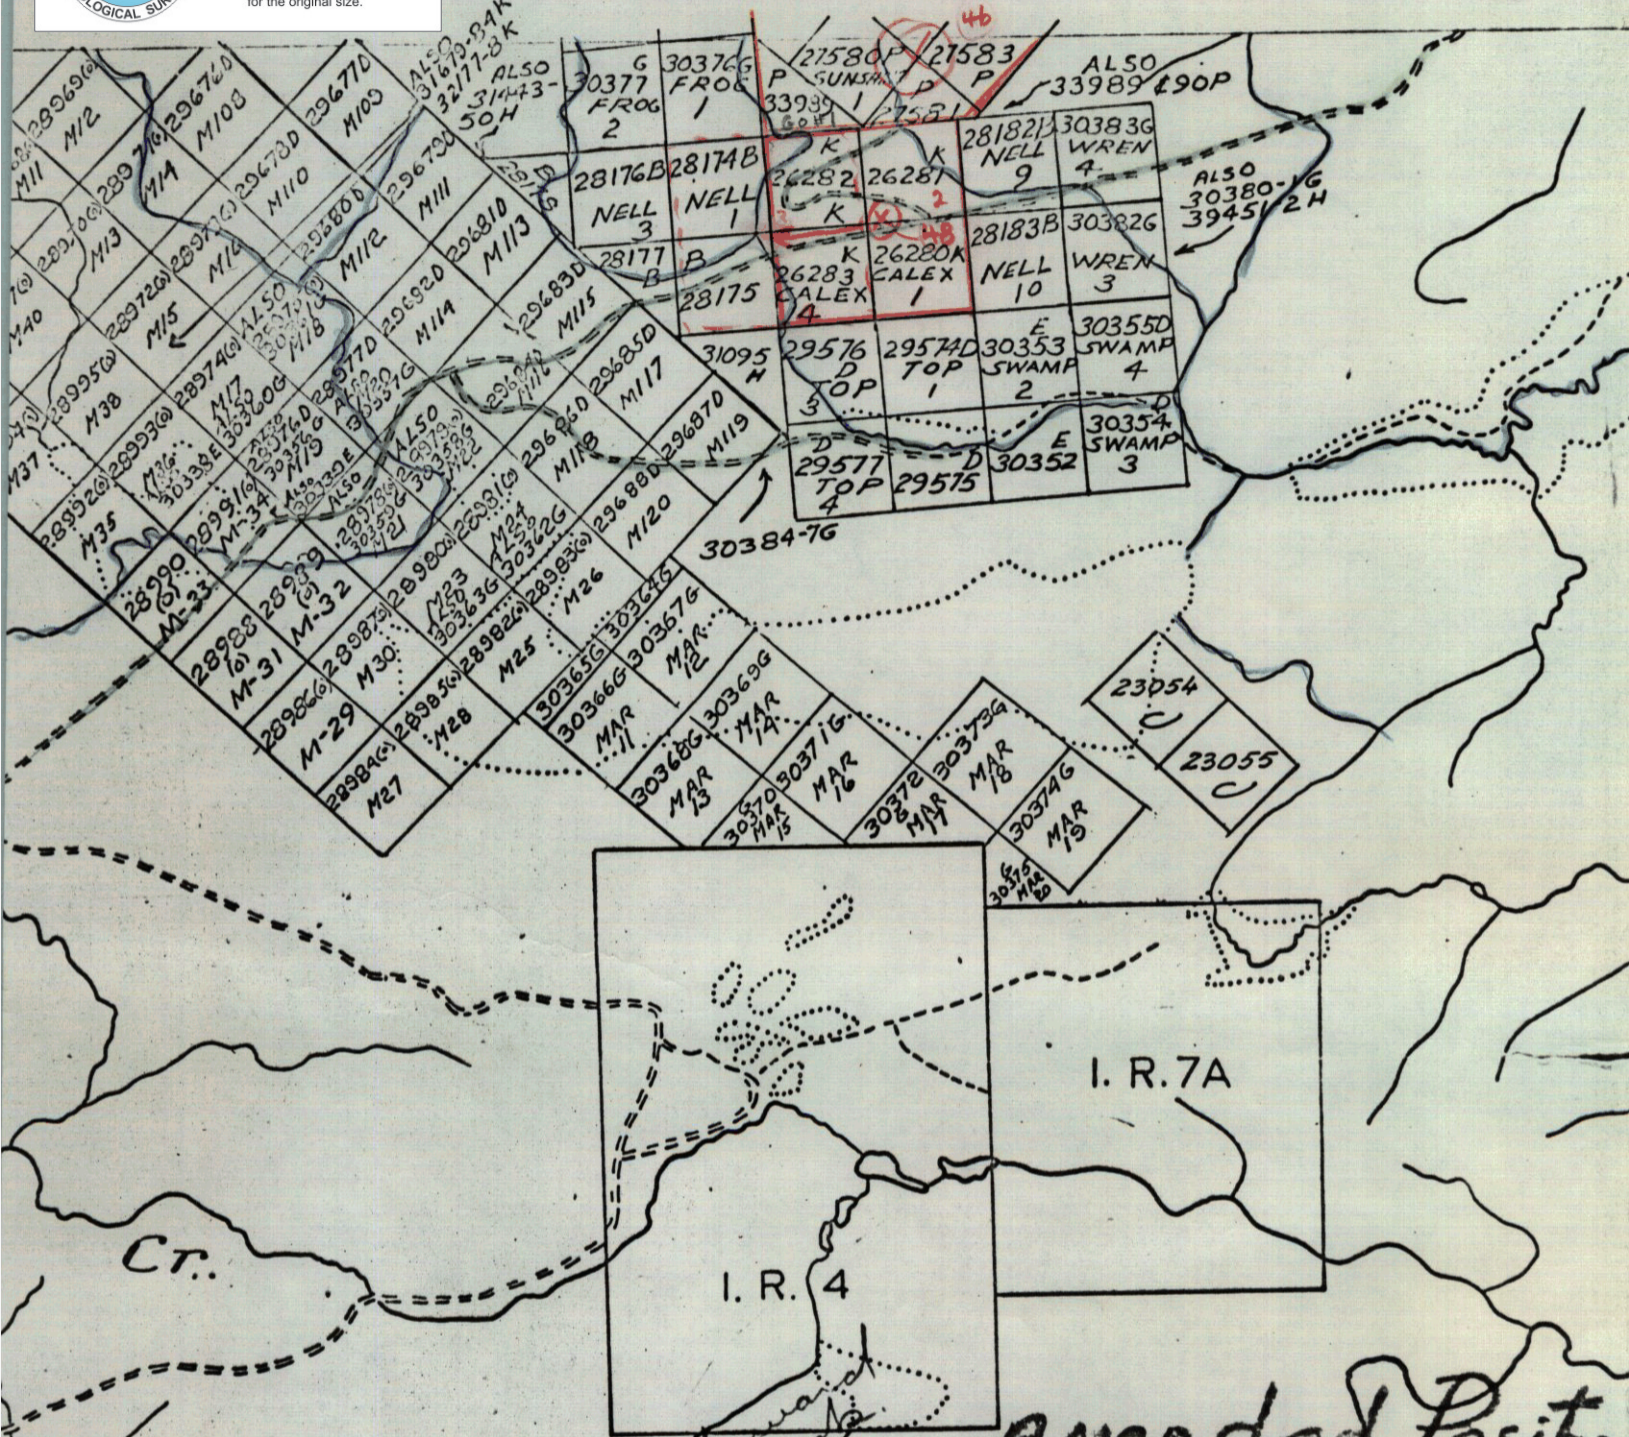

93K-46, 48

93K/8E
E07
8/70

Calex claims should prob.
be moved 1 claim length west.
(+ surrounding claims.) E2

Sunshine - Ajax Merc.

TO NORTH SEE MAP 93 K/9 E

SEE ALSO, 30334 + sketch for work in book

Amended Posit.
for CALEY

- 1 NELL
- 2 HAWK
- 3 SWAMP
- 4 TOP
- 5 FROG
- 6 SUNSHINE
- 7 GO.
- 8 WREN
- 9 MERC
- 10 PRO.

015268

1964